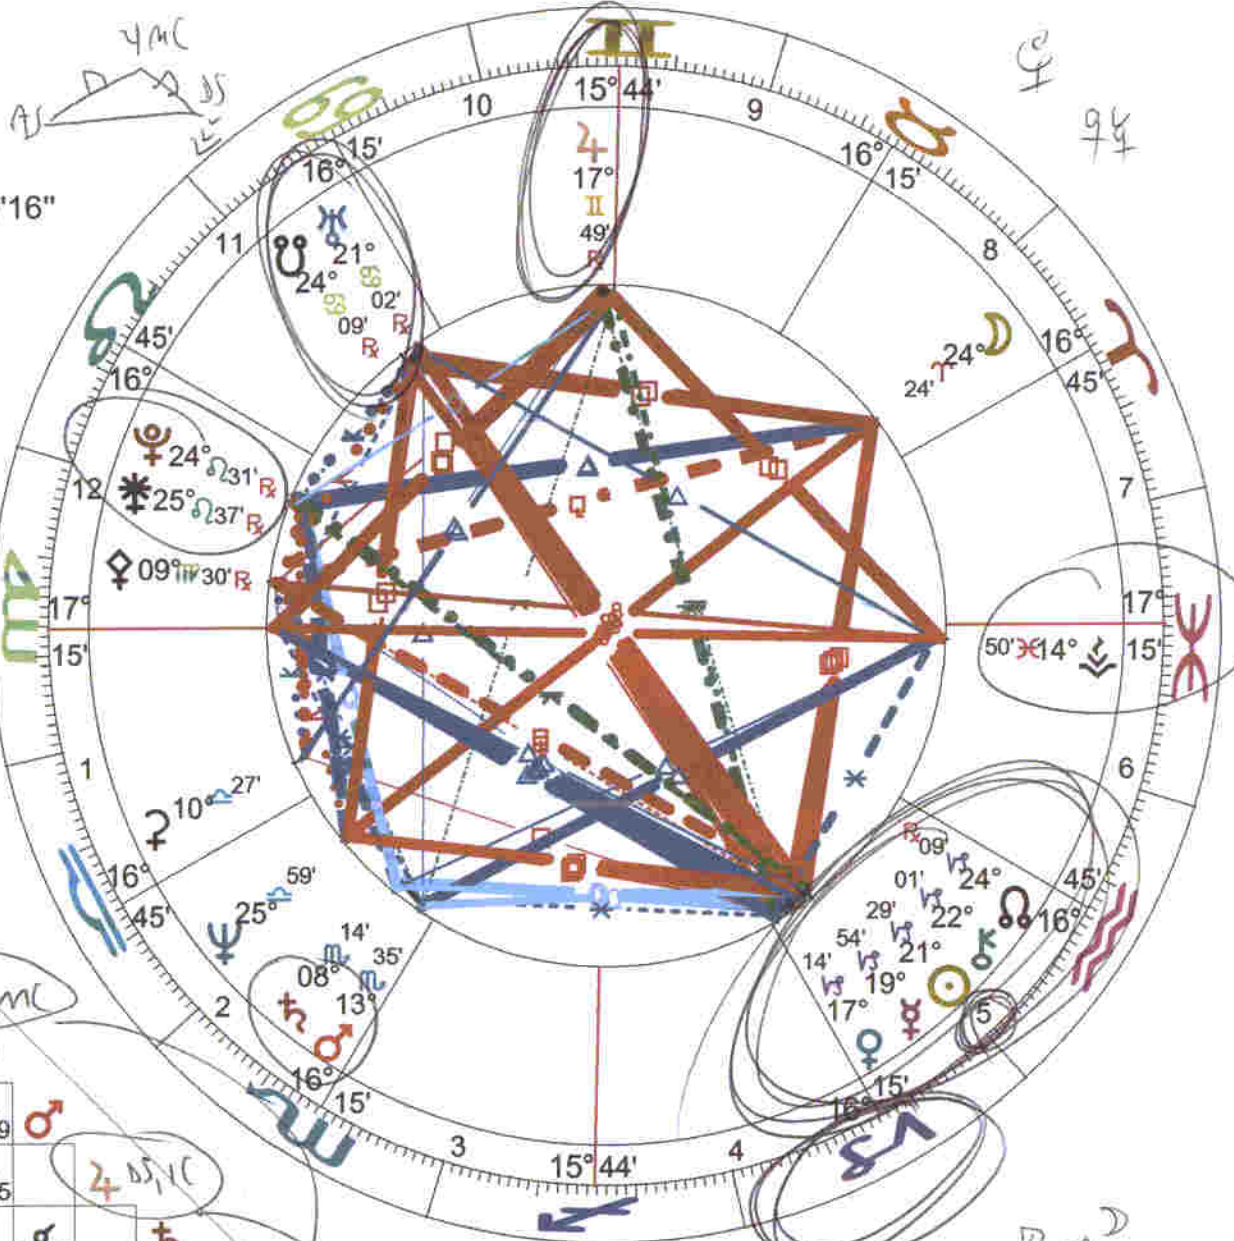

Valentine

Natal Chart

Jan 11 1954, Mon
 9:40 pm PST +8:00
 Salinas, CA
 36°N40'40" 121°W39'16"

Geocentric
 Tropical
 Porphyry
 Mean Node

☉		2S54	☾										
☽		1A35 4S29	♀		AS, MC								
♀		4A15		2S40		♀							
♂								3S39	♂				
♃				2S05 0A35							♃ DS, MC		
♄		1S15		0A20		♂		5S20	♄				
♅		0A31 2S22 2A06 4A47						1S46	♅ AS				
♆		0S26 3S21 1A08 3A48 7A27						0S58	♆				
♇		4A30 1A35 6A05						3A58 4S57	♇ DS				
♈			0A07					1S43					
♉				2S23 1A15 2A58 6S36				6A12					
♊		0A06		7S43 4S04		1A16 2A29		1S28		5S19	♊		
♋		1A13				0S37		0S22 1A05			♋		
♌				6S46		7A21			0S56		0S56 0A09	♀	
♍		2A39 0S14 4A14 6A55 1S25				2A08 3A06 1S50 0S22		0A21 1A27			♍		
♎		2A39 0S14 4A14 6A55				2A08 3A06 1S50 0S22		0A21 1A27		0S00	♎		
♏		4A13		2A38 0S01 3S40 0A33		4A45 3A46		2S25 7S44		6A53	♏		
♐				1A29 2S09 2A04				0S54 6S14 2S07 5S17			♐		
♑											As		
♒											1A30		Mc