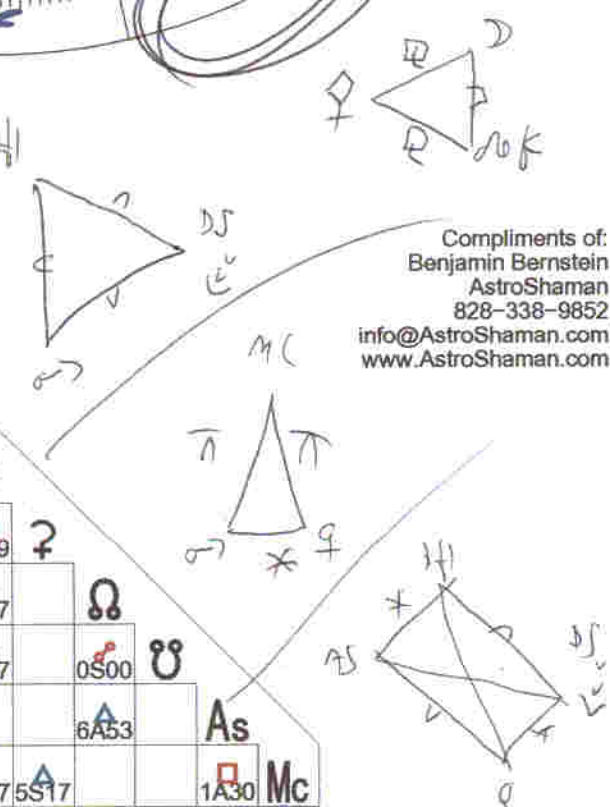

Valentine

Natal Chart

Jan 11 1954, Mon
 9:40 pm PST +8:00
 Salinas, CA
 36°N40'40" 121°W39'16"

Geocentric
 Tropical
 Porphyry
 Mean Node

☉		2S54	☾										
☽		1A35 4S29	♀		AS, MC								
♀		4A15		2S40		♀							
♂								3S39	♂				
♃				2S05 0A35							♃ DS, MC		
♄		1S15		0A20		♂		5S20	♄				
♅		0A31 2S22 2A06 4A47						1S46	♅ AS				
♆		0S26 3S21 1A08 3A48 7A27						0S58	♆				
♇		4A30 1A35 6A05						3A58 4S57	♇ DS				
♈			0A07					1S43					
♉				2S23 1A15 2A58 6S36				6A12					
♊		0A06		7S43 4S04		1A16 2A29		1S28		5S19	♊		
♋		1A13				0S37		0S22 1A05			♋		
♌				6S46		7A21			0S56		0S56 0A09	♀	
♍		2A39 0S14 4A14 6A55 1S25				2A08 3A06 1S50 0S22		0A21 1A27			♍		
♎		2A39 0S14 4A14 6A55				2A08 3A06 1S50 0S22		0A21 1A27		0S00	♎		
♏		4A13		2A38 0S01 3S40 0A33		4A45 3A46		2S25 7S44		6A53	♏		
♐				1A29 2S09 2A04				0S54 6S14 2S07 5S17			♐		
♑											As		
♒											1A30		Mc