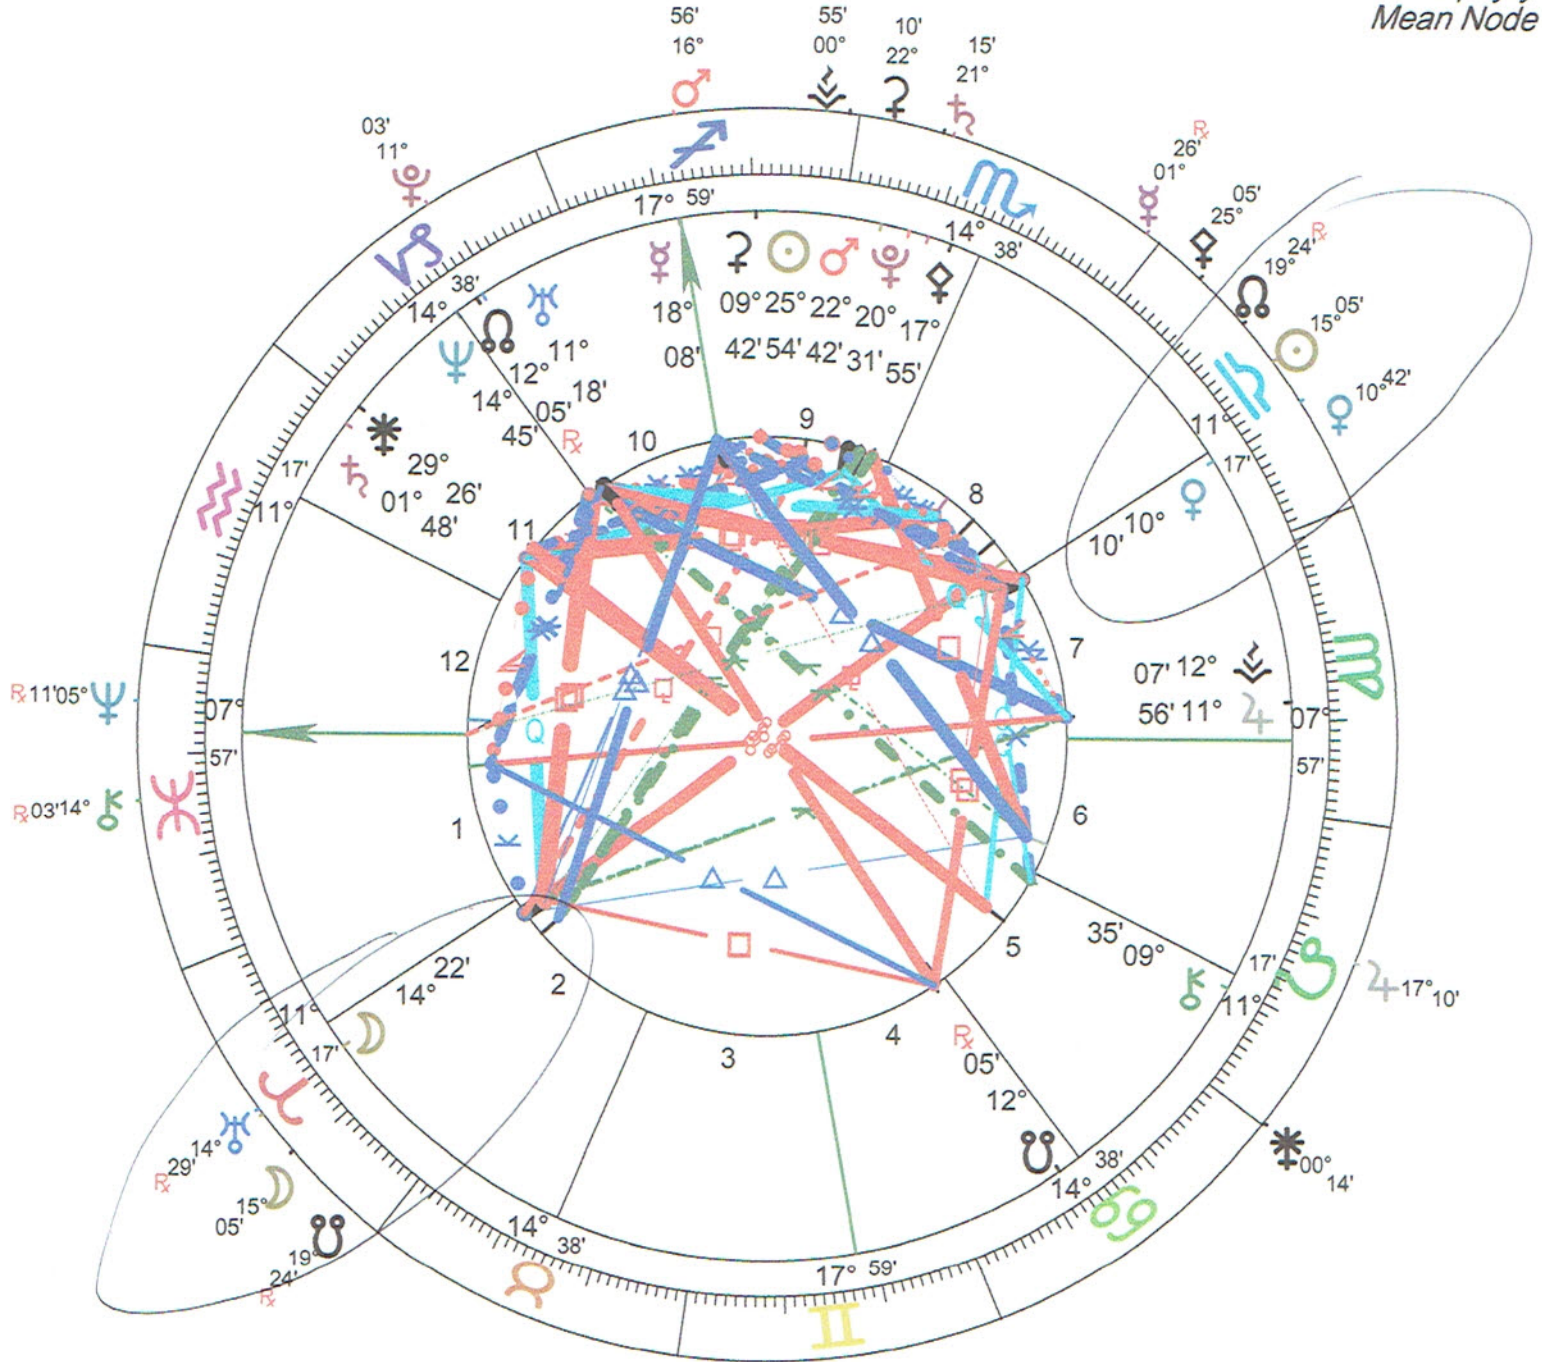

Inner Wheel
Shakirah
Natal Chart
 Nov 18 1991, Mon
 1:20 pm EST +5:00
 East Norriton, PA
 40°N10' 075°W21'
Geocentric
Tropical
Porphyry
Mean Node

LUNAR
 ECLIPSE
 10/8/14

Outer Wheel
Shakirah
Event of Oct 8 2014
Transits Chart
 Oct 8 2014, Wed
 6:51 am EDT +4:00
 East Norriton, PA
 40°N10' 075°W21'
Geocentric
Tropical
Porphyry
Mean Node