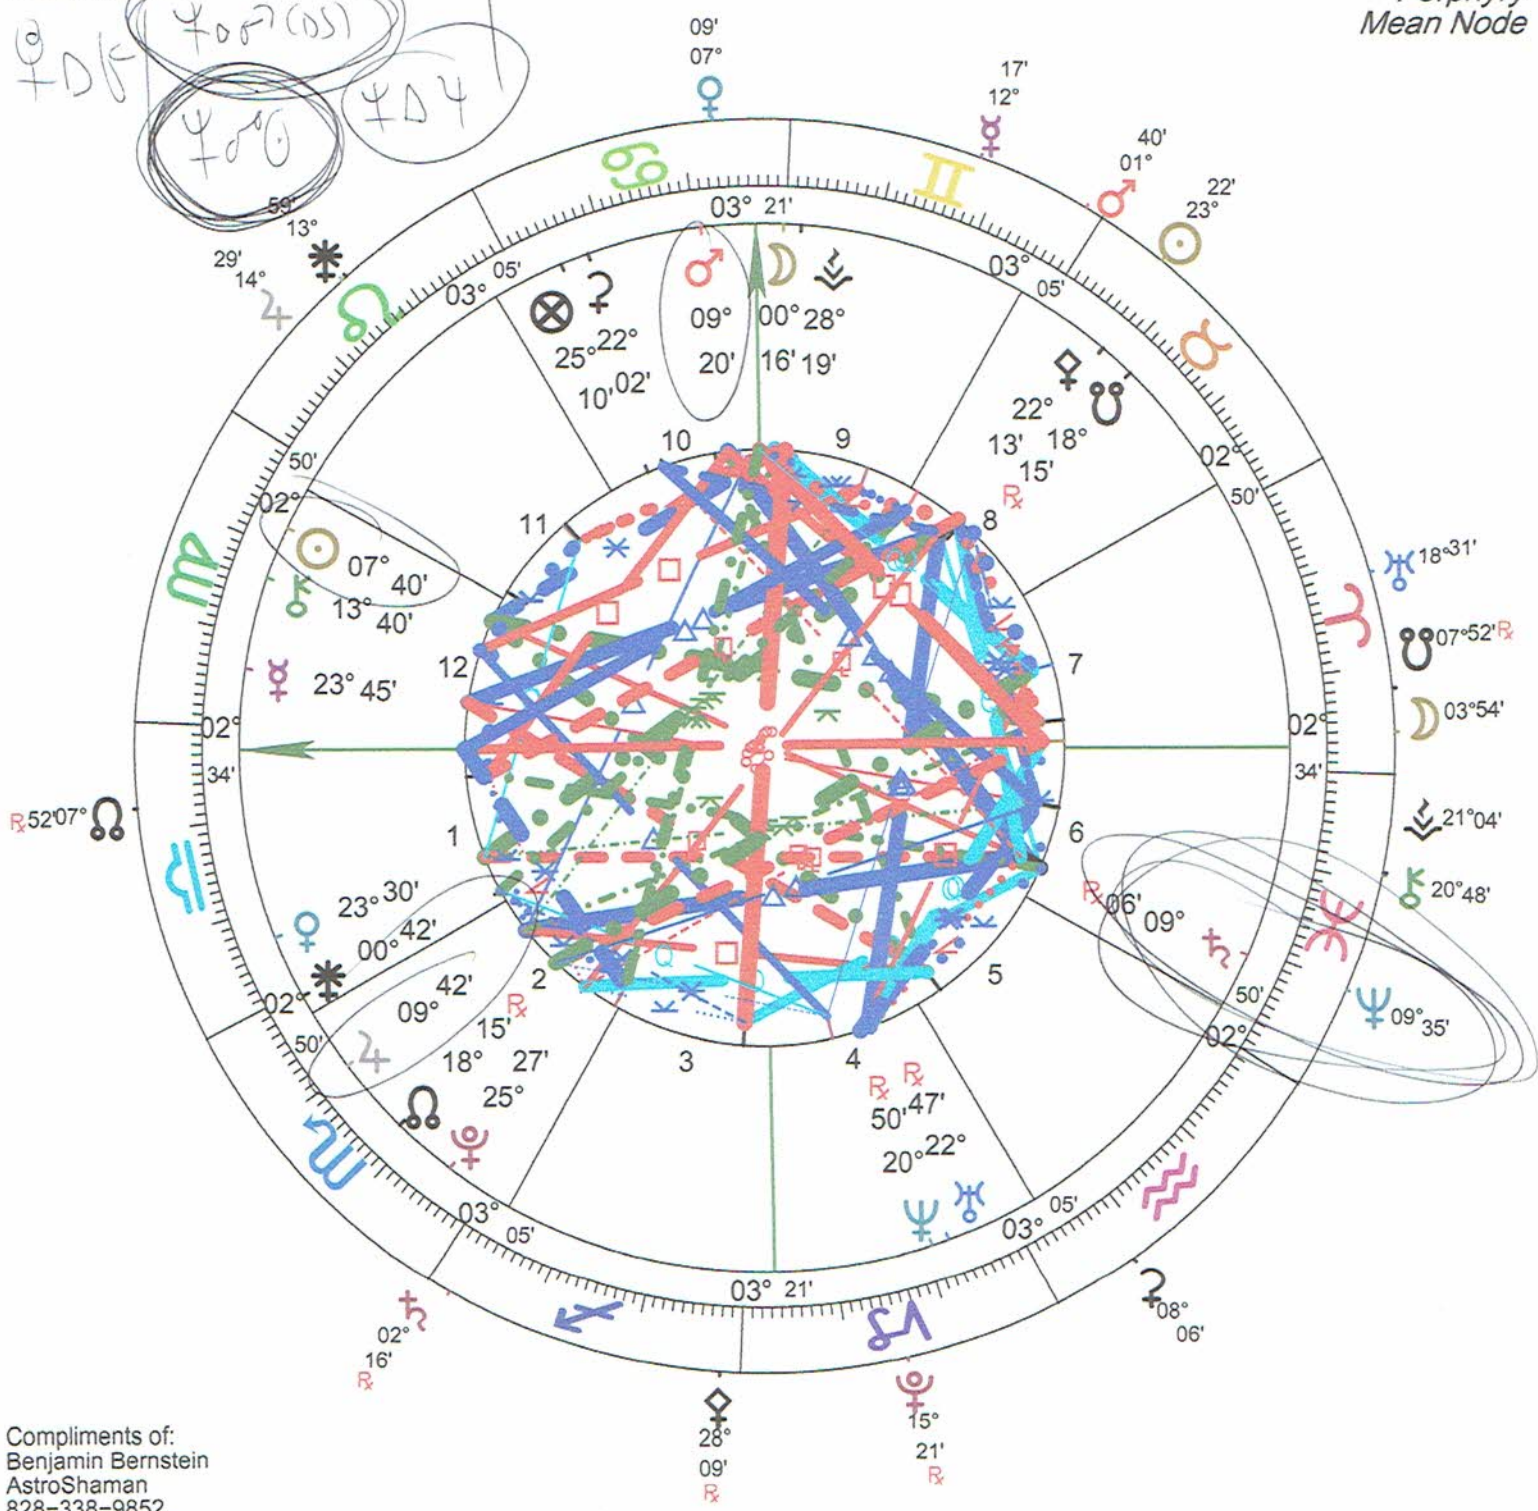

Inner Wheel
Leanne
Natal Chart
Aug 31 1994, Wed
8:33 am BST -1:00
Ipswich, UK
52°N04' 001°E10'
Geocentric
Tropical
Porphyry
Mean Node

Outer Wheel
Leanne
Event of May 14 2015
Transits Chart
May 14 2015, Thu
12:43:22 pm BST -1:00
Ipswich, UK
52°N04' 001°E10'
Geocentric
Tropical
Porphyry
Mean Node

Handwritten notes in the top center: $\Psi \Delta 4$ and $\Psi \Delta 4$

Handwritten notes in the top left: $\Psi \Delta 5 (11)$, $\Psi \Delta 7 (05)$, $\Psi \Delta 0$, and $\Psi \Delta 4$

Handwritten notes on the left: $\Psi \Delta 5$ and $\Psi \Delta 5$

Compliments of:
Benjamin Bernstein
AstroShaman
828-338-9852
info@AstroShaman.com
www.AstroShaman.com