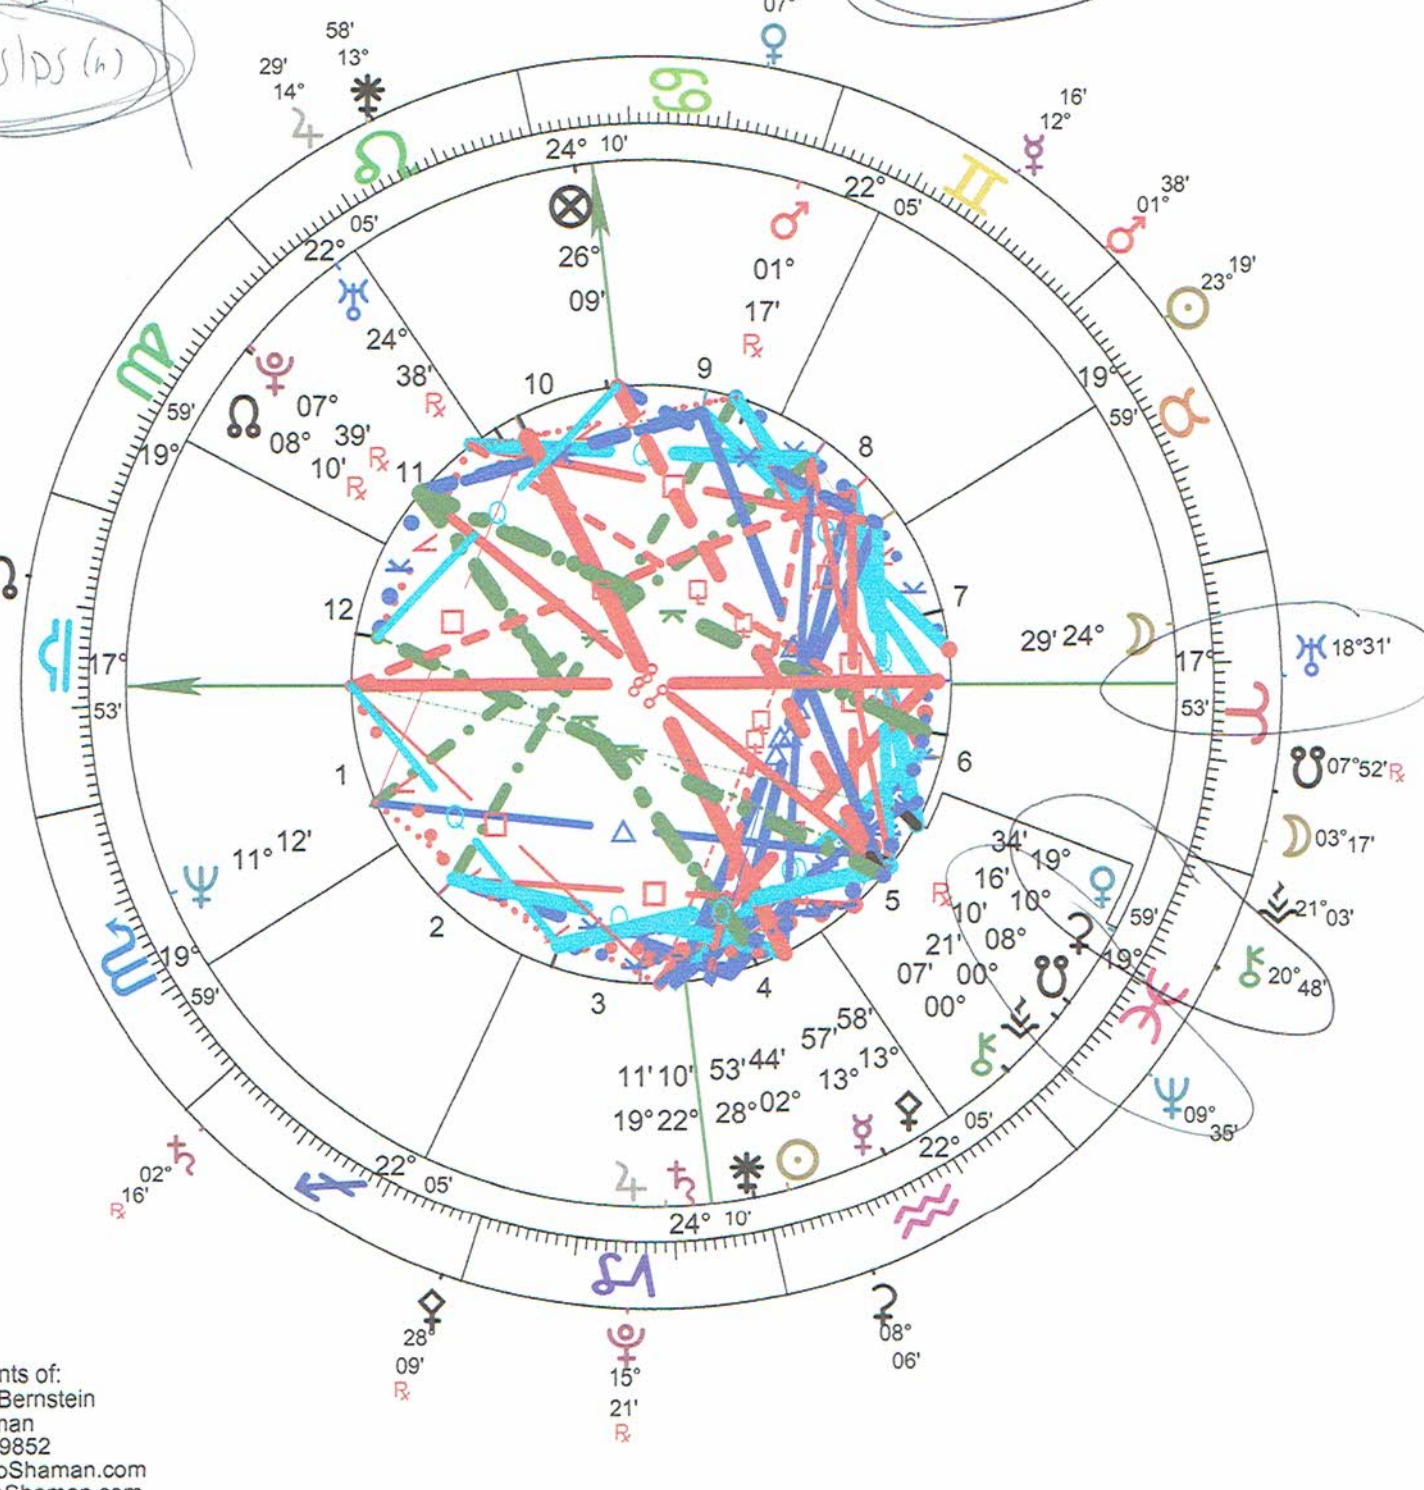

Inner Wheel

Louise

Natal Chart

Jan 22 1961, Sun

11:45 pm GMT +0:00

Manchester, UK

53°N30' 002°W15'

Geocentric

Tropical

Porphyry

Mean Node

Outer Wheel

Louise

Event of May 14 2015

Transits Chart

May 14 2015, Thu

11:41:42 am BST -1:00

Manchester, UK

53°N30' 002°W15'

Geocentric

Tropical

Porphyry

Mean Node

Handwritten notes in circles: ♃♁♂♂♂♂♂♂ (h)

Handwritten notes in circles: ♃♁♂♂♂♂♂♂, ♃♁♂♂♂♂♂♂, ♃♁♂♂♂♂♂♂

Handwritten notes in circles: ♃♁♂♂♂♂♂♂, ♃♁♂♂♂♂♂♂

Compliments of:
Benjamin Bernstein
AstroShaman
828-338-9852
info@AstroShaman.com
www.AstroShaman.com