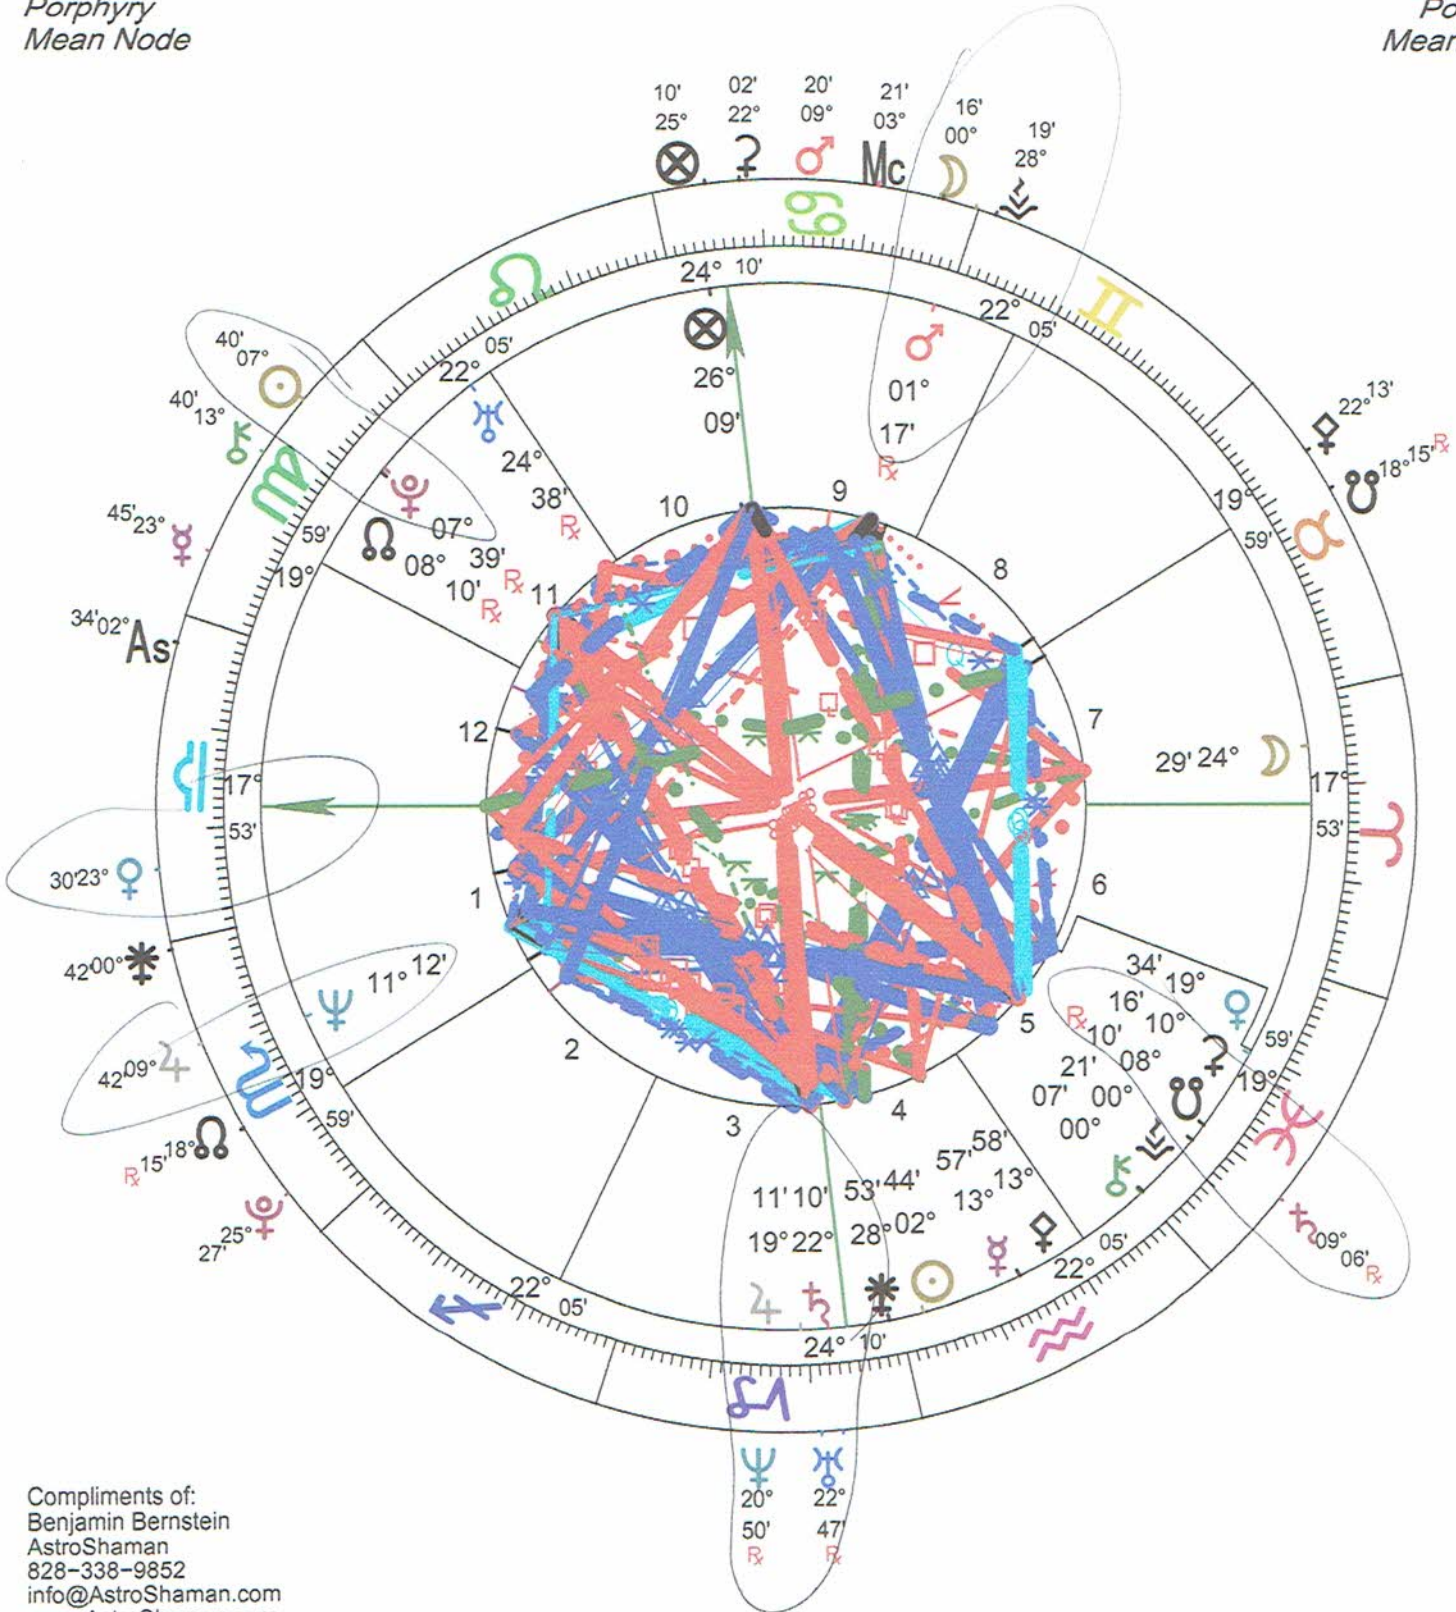

Inner Wheel

Louise
Natal Chart

Jan 22 1961, Sun
11:45 pm GMT +0:00
Manchester, UK
53°N30' 002°W15'
Geocentric
Tropical
Porphyry
Mean Node

Outer Wheel

Leanne
Natal Chart

Aug 31 1994, Wed
8:33 am BST -1:00
Ipswich, UK
52°N04' 001°E10'
Geocentric
Tropical
Porphyry
Mean Node

Compliments of:
Benjamin Bernstein
AstroShaman
828-338-9852
info@AstroShaman.com
www.AstroShaman.com