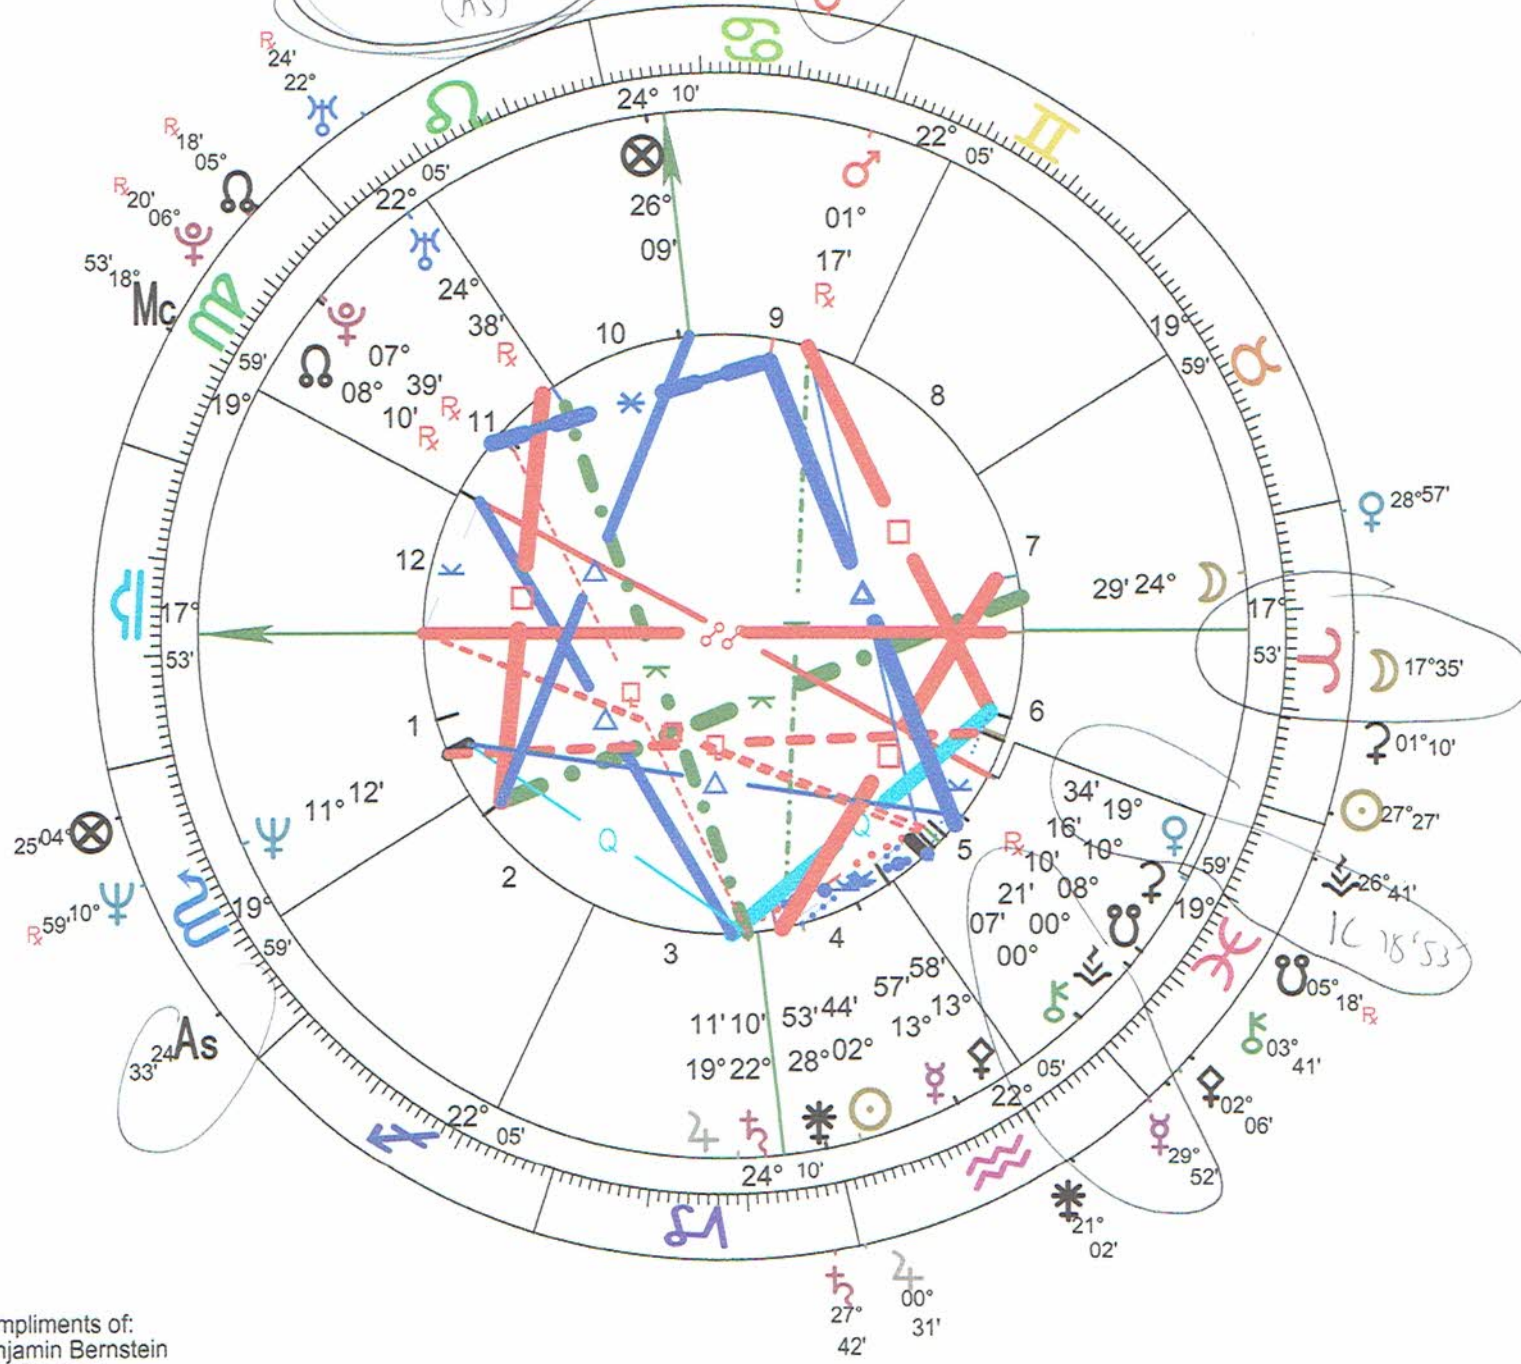

11:41:42 am BST -1:00

Manchester, UK

53°N30' 002°W15'

Geocentric

Tropical

Porphyry

Mean Node

Handwritten notes in circles: ♃♁♂♂♂♂♂♂ (h)

Inner Wheel

Louise
Natal Chart

Jan 22 1961, Sun
11:45 pm GMT +0:00
Manchester, UK
53°N30' 002°W15'

Geocentric
Tropical
Porphyry
Mean Node

Outer Wheel

Louise
Event of May 14 2015

Sec.Prog. SA in Long
May 14 2015, Thu
11:41:42 am BST -1:00
Manchester, UK
53°N30' 002°W15'

Geocentric
Tropical
Porphyry
Mean Node

Handwritten notes in ovals:
- P D O S
- P A S T O R I C A L
- P T O R I A L
- P I T O R I A L (AS)

Compliments of:
Benjamin Bernstein
AstroShaman
828-338-9852
info@AstroShaman.com
www.AstroShaman.com