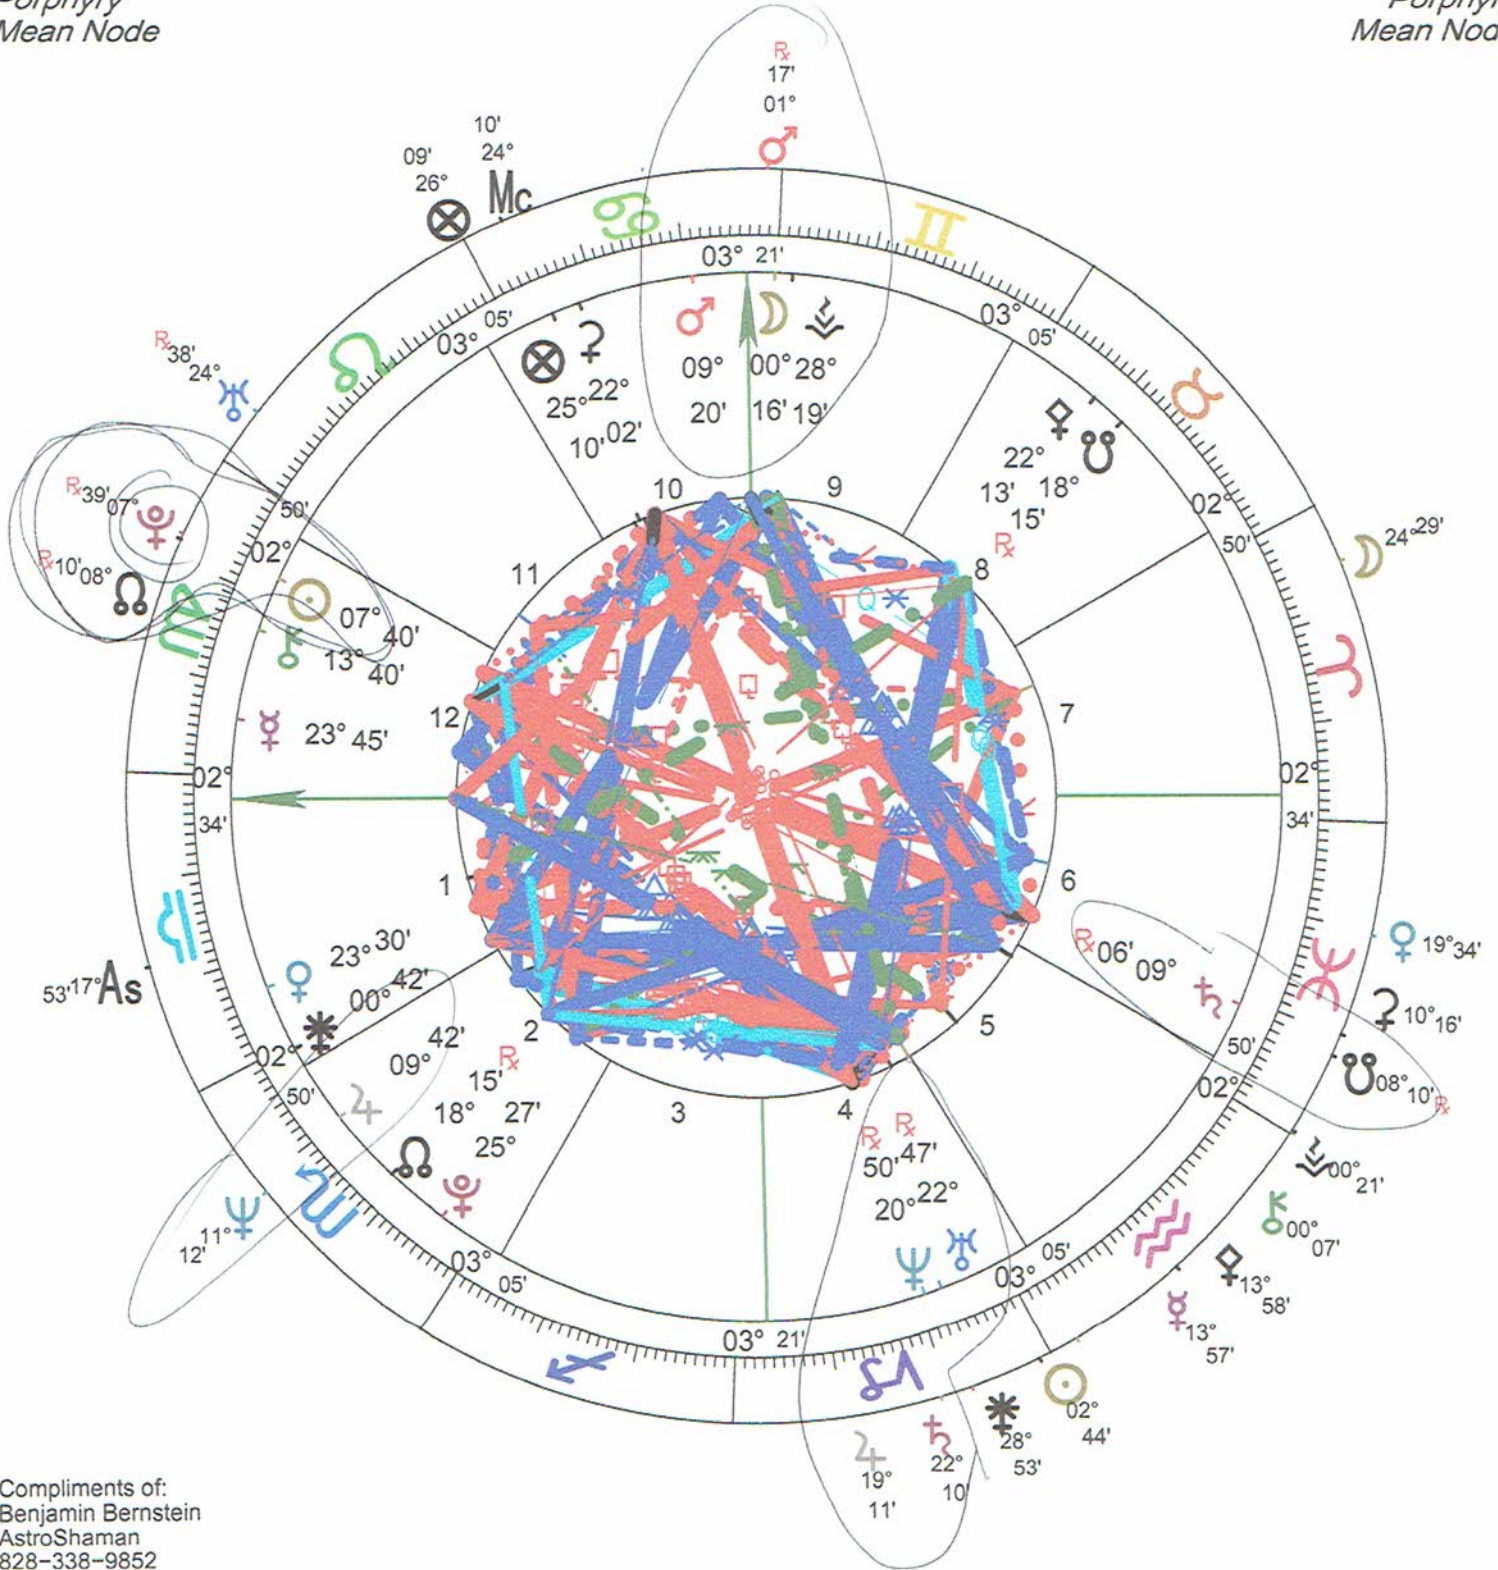

11:41:42 am BST -1:00

Manchester, UK

53°N30' 002°W15'

Geocentric

Tropical

Porphyry

Mean Node

Handwritten notes in circles: ♃♁♂♂♂♂♂♂ (h)

Inner Wheel

Louise
Natal Chart

Jan 22 1961, Sun
11:45 pm GMT +0:00
Manchester, UK
53°N30' 002°W15'

Geocentric
Tropical
Porphyry
Mean Node

Outer Wheel

Louise
Event of May 14 2015

Sec.Prog. SA in Long
May 14 2015, Thu
11:41:42 am BST -1:00
Manchester, UK
53°N30' 002°W15'

Outer Wheel

Leanne
Natal Chart

Aug 31 1994, Wed
8:33 am BST -1:00
Ipswich, UK
52°N04' 001°E10'
Geocentric
Tropical
Porphyry
Mean Node

Compliments of:
Benjamin Bernstein
AstroShaman
828-338-9852
info@AstroShaman.com
www.AstroShaman.com

Inner Wheel
Leanne
Natal Chart
Aug 31 1994, Wed
8:33 am BST -1:00
Ipswich, UK
52°N04' 001°E10'
Geocentric
Tropical
Porphyry
Mean Node

Outer Wheel
Louise
Natal Chart
Jan 22 1961, Sun
11:45 pm GMT +0:00
Manchester, UK
53°N30' 002°W15'
Geocentric
Tropical
Porphyry
Mean Node