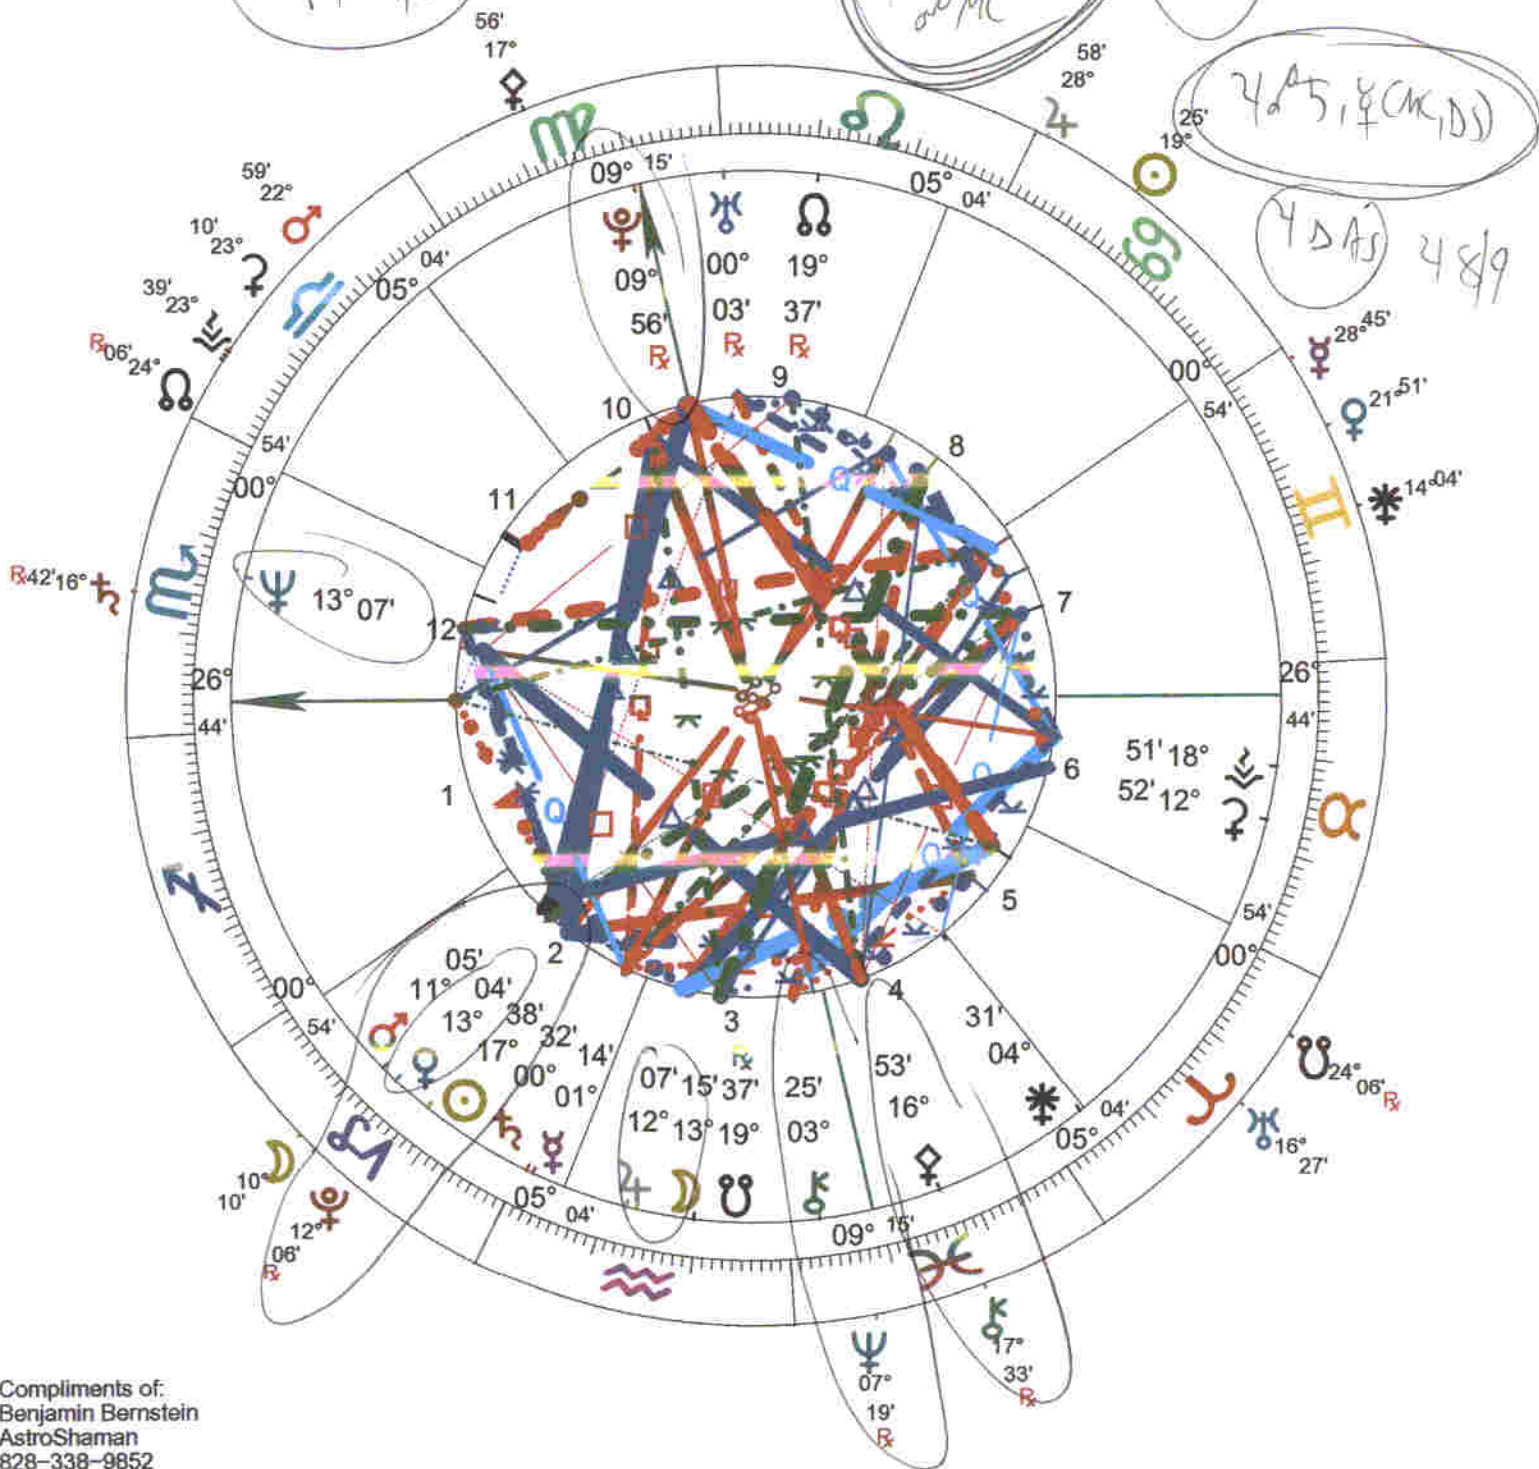

Inner Wheel  
**Sally**  
Natal Chart  
Jan 8 1962, Mon  
3:35 am CST +6:00  
Olivette, MO  
38°N39'55" 090°W22'33"  
Geocentric  
Tropical  
Porphyry  
Mean Node

Outer Wheel  
**Sally**  
Event of Jul 11 2014  
Transits Chart  
Jul 11 2014, Fri  
2:43:58 pm CDT +5:00  
Olivette, MO  
38°N39'55" 090°W22'33"  
Geocentric  
Tropical  
Porphyry  
Mean Node

Inner Wheel  
**Sally**  
 Natal Chart  
 Jan 8 1962, Mon  
 3:35 am CST +6:00  
 Olivette, MO  
 38°N39'55" 090°W22'33"  
 Geocentric  
 Tropical  
 Porphyry  
 Mean Node

Outer Wheel  
**Sally**  
 Event of Jul 11 2014  
 Sec.Prog. SA in Long  
 Jul 11 2014, Fri  
 12:43:58 pm CDT +5:00  
 Olivette, MO  
 38°N39'55" 090°W22'33"  
 Geocentric  
 Tropical  
 Porphyry  
 Mean Node