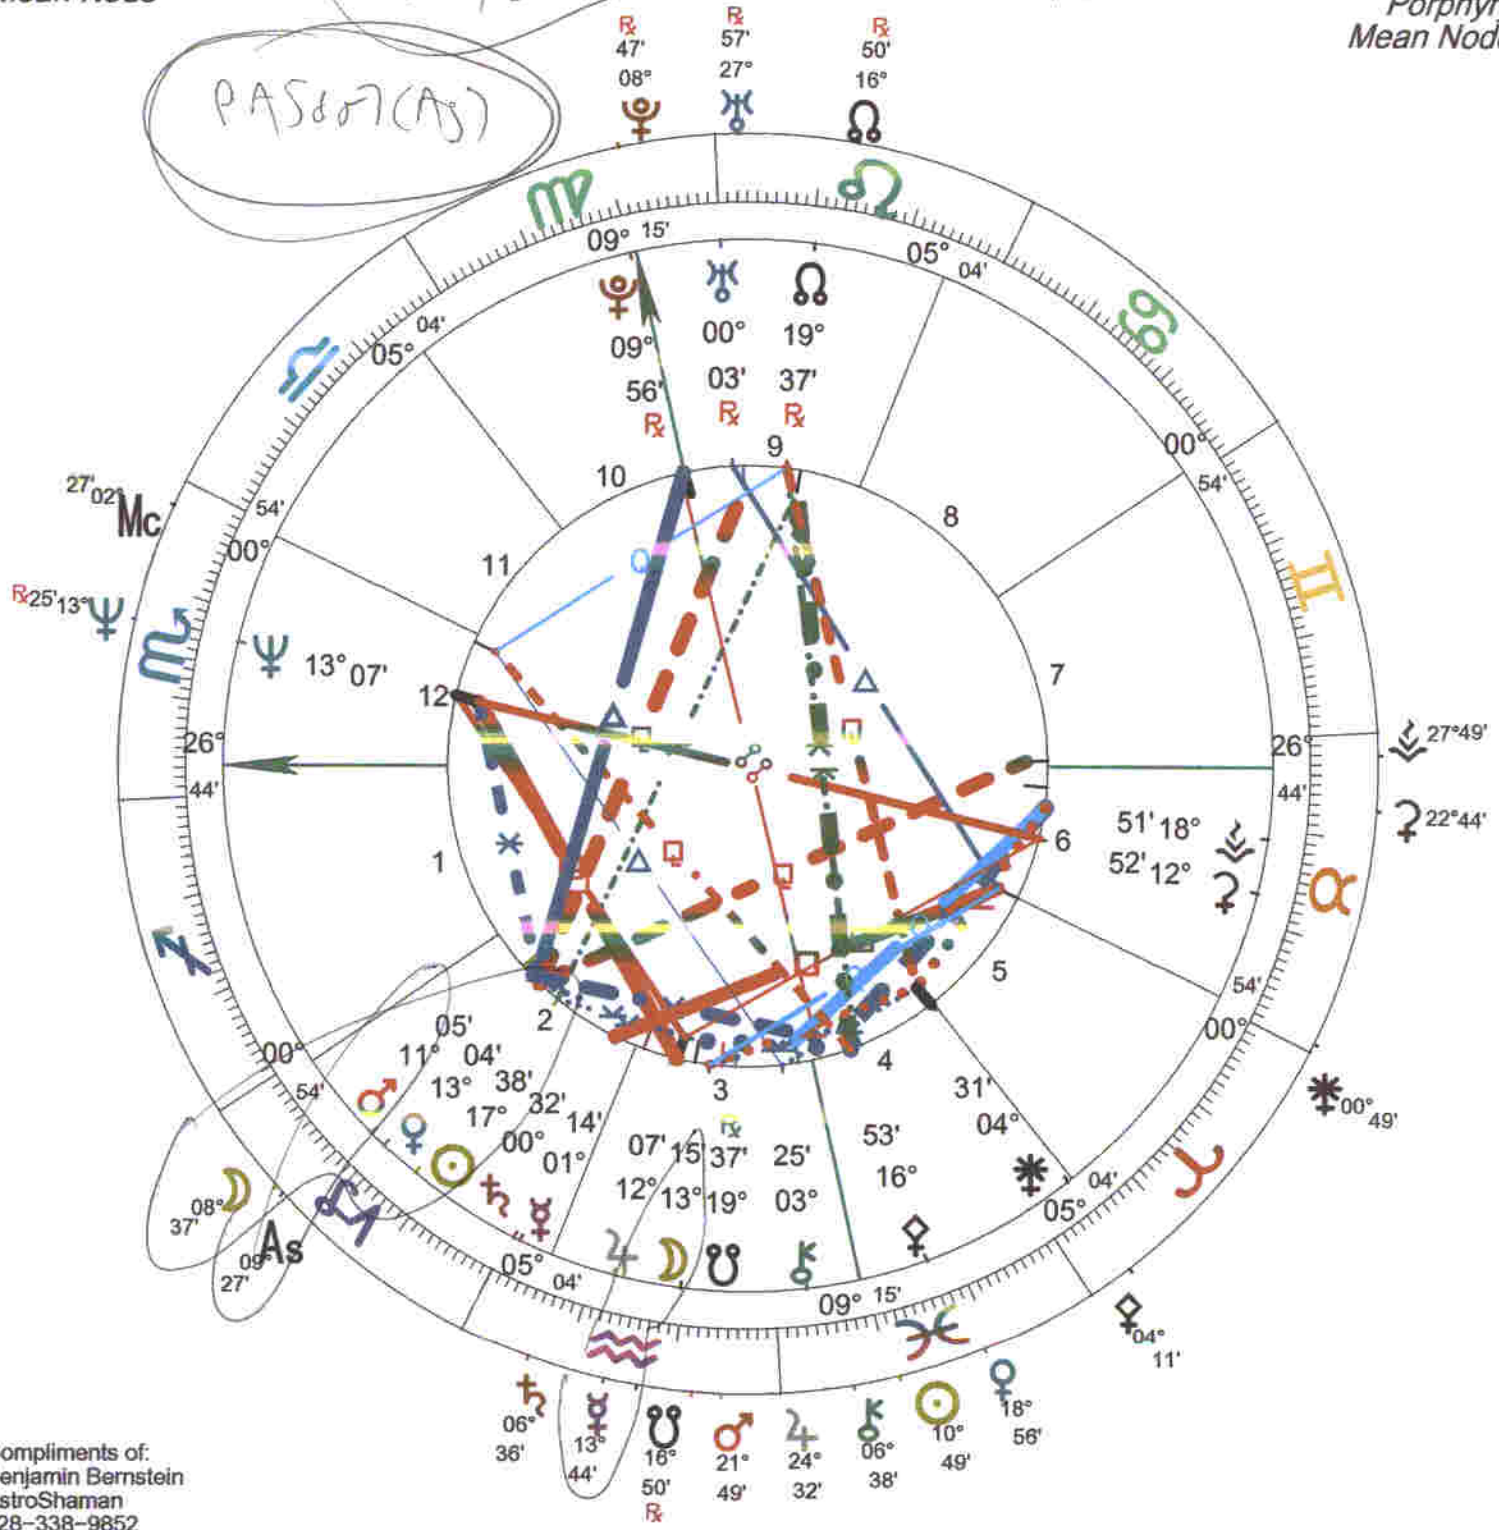

Inner Wheel
Sally
Natal Chart
Jan 8 1962, Mon
3:35 am CST +6:00
Olivette, MO
38°N39'55" 090°W22'33"
Geocentric
Tropical
Porphyry
Mean Node

Outer Wheel
Sally
Event of Jul 11 2014
Sec.Prog. SA in Long
Jul 11 2014, Fri
12:43:58 pm CDT +5:00
Olivette, MO
38°N39'55" 090°W22'33"
Geocentric
Tropical
Porphyry
Mean Node

PD → ♀, ♀, ♀

♂ ♀ ♀ (S)
♀ ♀ ♀ (S)
(10)

PD DMC, ♀ (AS)
PD W, 2nd

♂ ♀ ♀ (MC, DS)

PAS ♂ ♀ (AS)

Compliments of:
Benjamin Bernstein
AstroShaman
828-338-9852
info@AstroShaman.com
www.AstroShaman.com