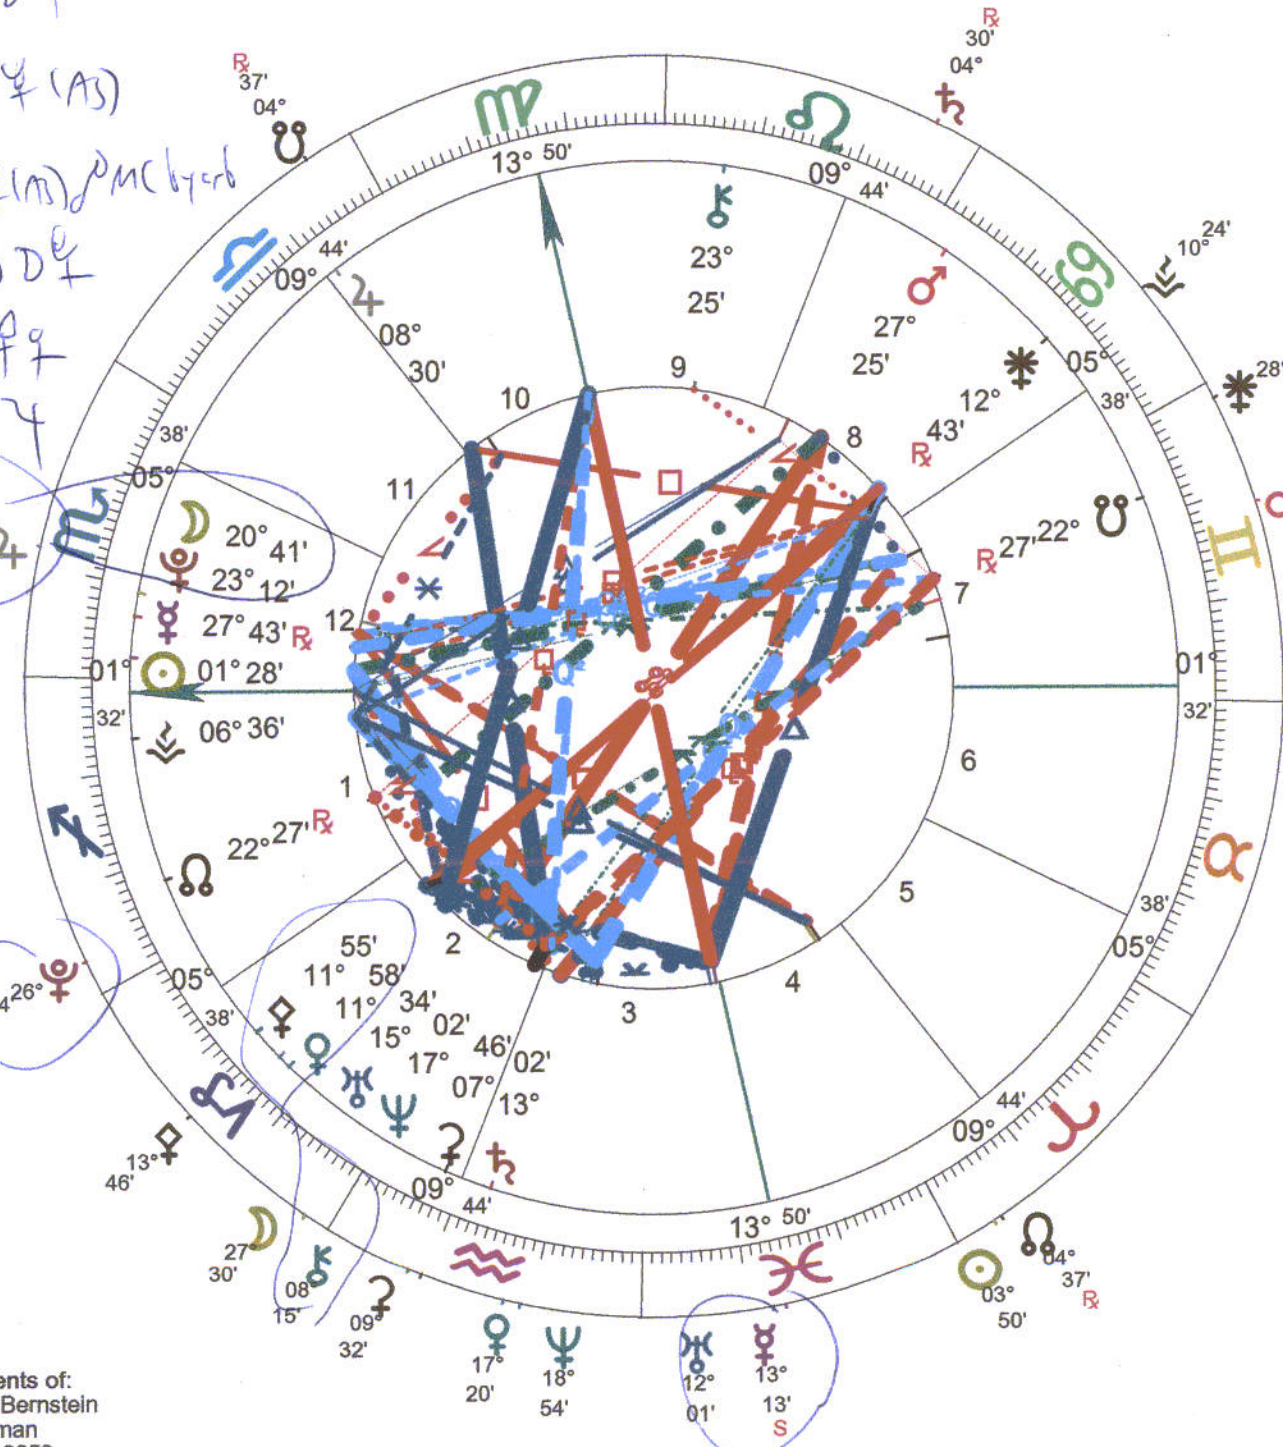

Inner Wheel
Miley Cyrus
 Natal Chart
 Nov 23 1992, Mon
 6:37 am CST +6:00
 Franklin, TN
 35°N55'30" 086°W52'08"
 Geocentric
 Tropical
 Porphyry
 Mean Node

Hannah Montana premier

Outer Wheel
Miley Cyrus
 Event of Mar 24 2006
 Transits Chart
 Mar 24 2006, Fri
 9:10:25 am CST +6:00
 Franklin, TN
 35°N55'30" 086°W52'08"
 Geocentric
 Tropical
 Porphyry
 Mean Node

Handwritten astrological symbols and notes in blue ink, including planetary symbols like ♃, ♄, ♅, ♆, ♇, ♈, ♉, ♊, ♋, ♌, ♍, ♎, ♏, ♐, ♑, ♒, ♓ and various geometric shapes.

Compliments of:
 Benjamin Bernstein
 AstroShaman
 828-338-9852
 info@AstroShaman.com
 www.AstroShaman.com

Inner Wheel
Miley Cyrus
 Natal Chart
 Nov 23 1992, Mon
 6:37 am CST +6:00
 Franklin, TN
 35°N55'30" 086°W52'08"
 Geocentric
 Tropical
 Porphyry
 Mean Node

Release of Hannah Montana 2:
 Meet Miley Cyrus

Outer Wheel
Miley Cyrus
 Event of Jun 26 2007
 Transits Chart
 Jun 26 2007, Tue
 9:10:25 am CDT +5:00
 Franklin, TN
 35°N55'30" 086°W52'08"
 Geocentric
 Tropical
 Porphyry
 Mean Node

2

(M)
 4 DMC
 ♀ & ♀ (M)
 ♀ & ♀
 ♀ & ♀
 ♀ & ♀