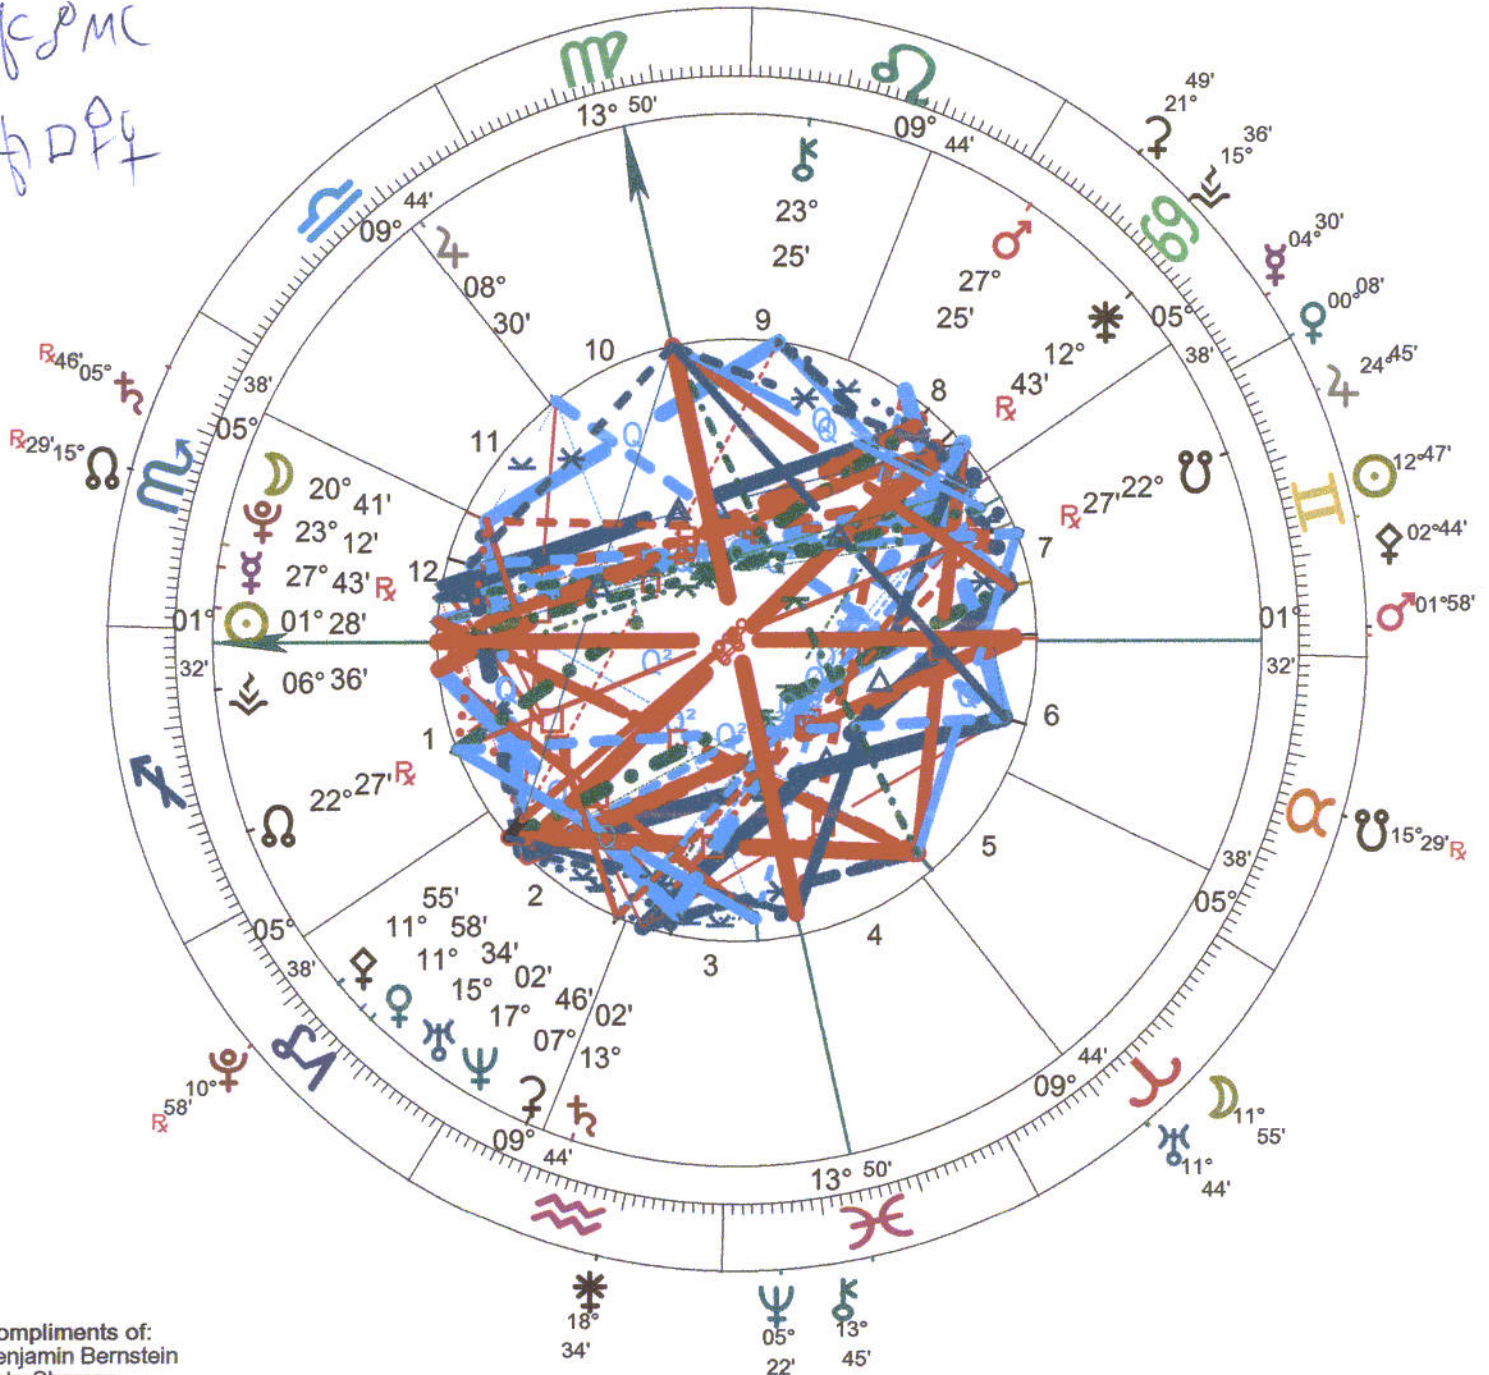

Outer Wheel
Miley Cyrus
Event of Jun 3 2013
Transits Chart
Jun 3 2013, Mon
0:00 am CDT +5:00
Franklin, TN
35°N55'30" 086°W52'08"
Geocentric
Tropical
Porphyry
Mean Node

♀♂♂♂
♀♂♂♂
♀♂♂♂

♀♂♂♂
♀♂♂♂