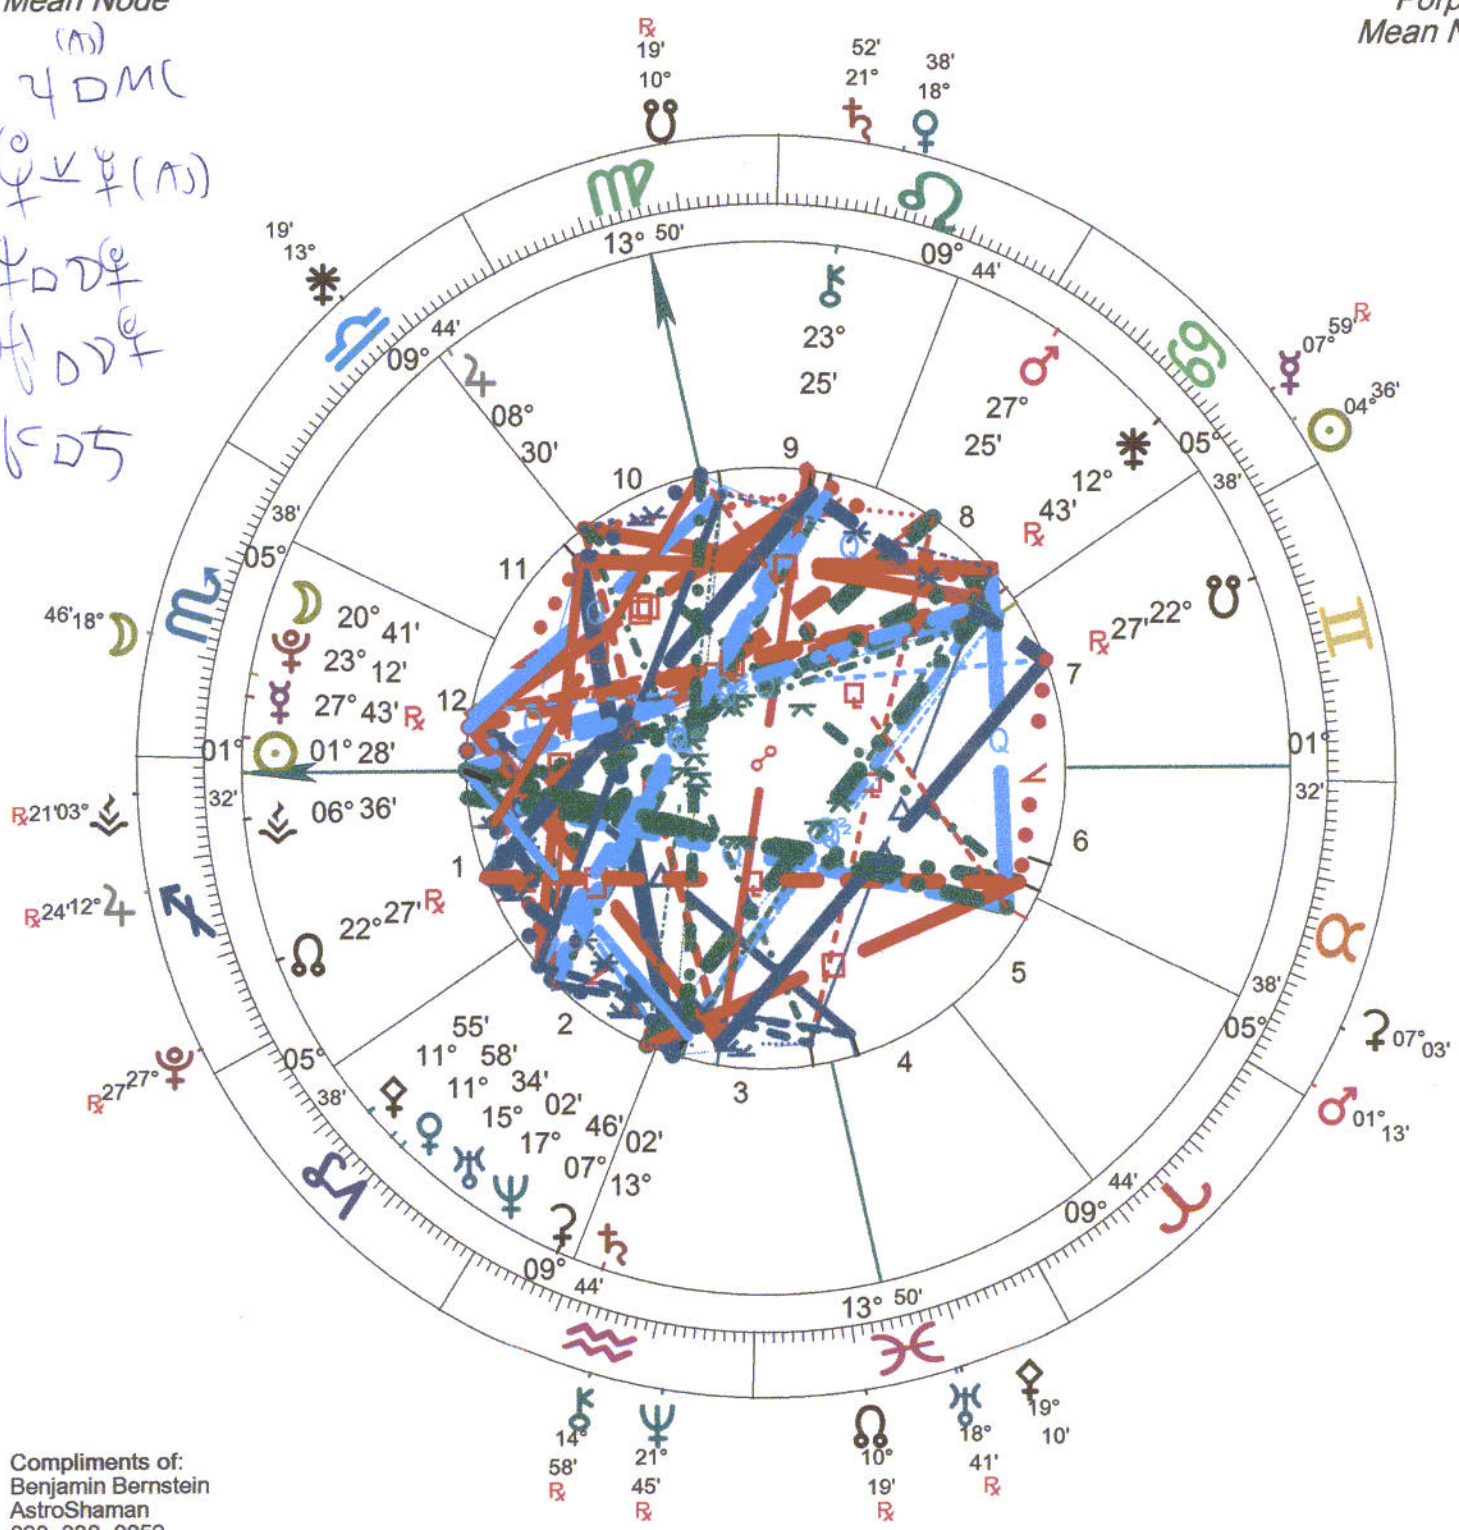

Inner Wheel
Miley Cyrus
 Natal Chart
 Nov 23 1992, Mon
 6:37 am CST +6:00
 Franklin, TN
 35°N55'30" 086°W52'08"
 Geocentric
 Tropical
 Porphyry
 Mean Node

Hannah Montana premier

Outer Wheel
Miley Cyrus
 Event of Mar 24 2006
 Transits Chart
 Mar 24 2006, Fri
 9:10:25 am CST +6:00
 Franklin, TN
 35°N55'30" 086°W52'08"
 Geocentric
 Tropical
 Porphyry
 Mean Node

Handwritten astrological symbols and notes in blue ink, including planetary symbols like ♃, ♄, ♅, ♆, ♇, ♈, ♉, ♊, ♋, ♌, ♍, ♎, ♏, ♐, ♑, ♒, ♓ and various geometric shapes.

Compliments of:
 Benjamin Bernstein
 AstroShaman
 828-338-9852
 info@AstroShaman.com
 www.AstroShaman.com

Inner Wheel
Miley Cyrus
 Natal Chart
 Nov 23 1992, Mon
 6:37 am CST +6:00
 Franklin, TN
 35°N55'30" 086°W52'08"
 Geocentric
 Tropical
 Porphyry
 Mean Node

Release of Hannah Montana 2:
 Meet Miley Cyrus

Outer Wheel
Miley Cyrus
 Event of Jun 26 2007
 Transits Chart
 Jun 26 2007, Tue
 9:10:25 am CDT +5:00
 Franklin, TN
 35°N55'30" 086°W52'08"
 Geocentric
 Tropical
 Porphyry
 Mean Node

2

(M)
 4 DMC
 ♀ & ♀ (M)
 ♀ & ♀
 ♀ & ♀
 ♀ & ♀