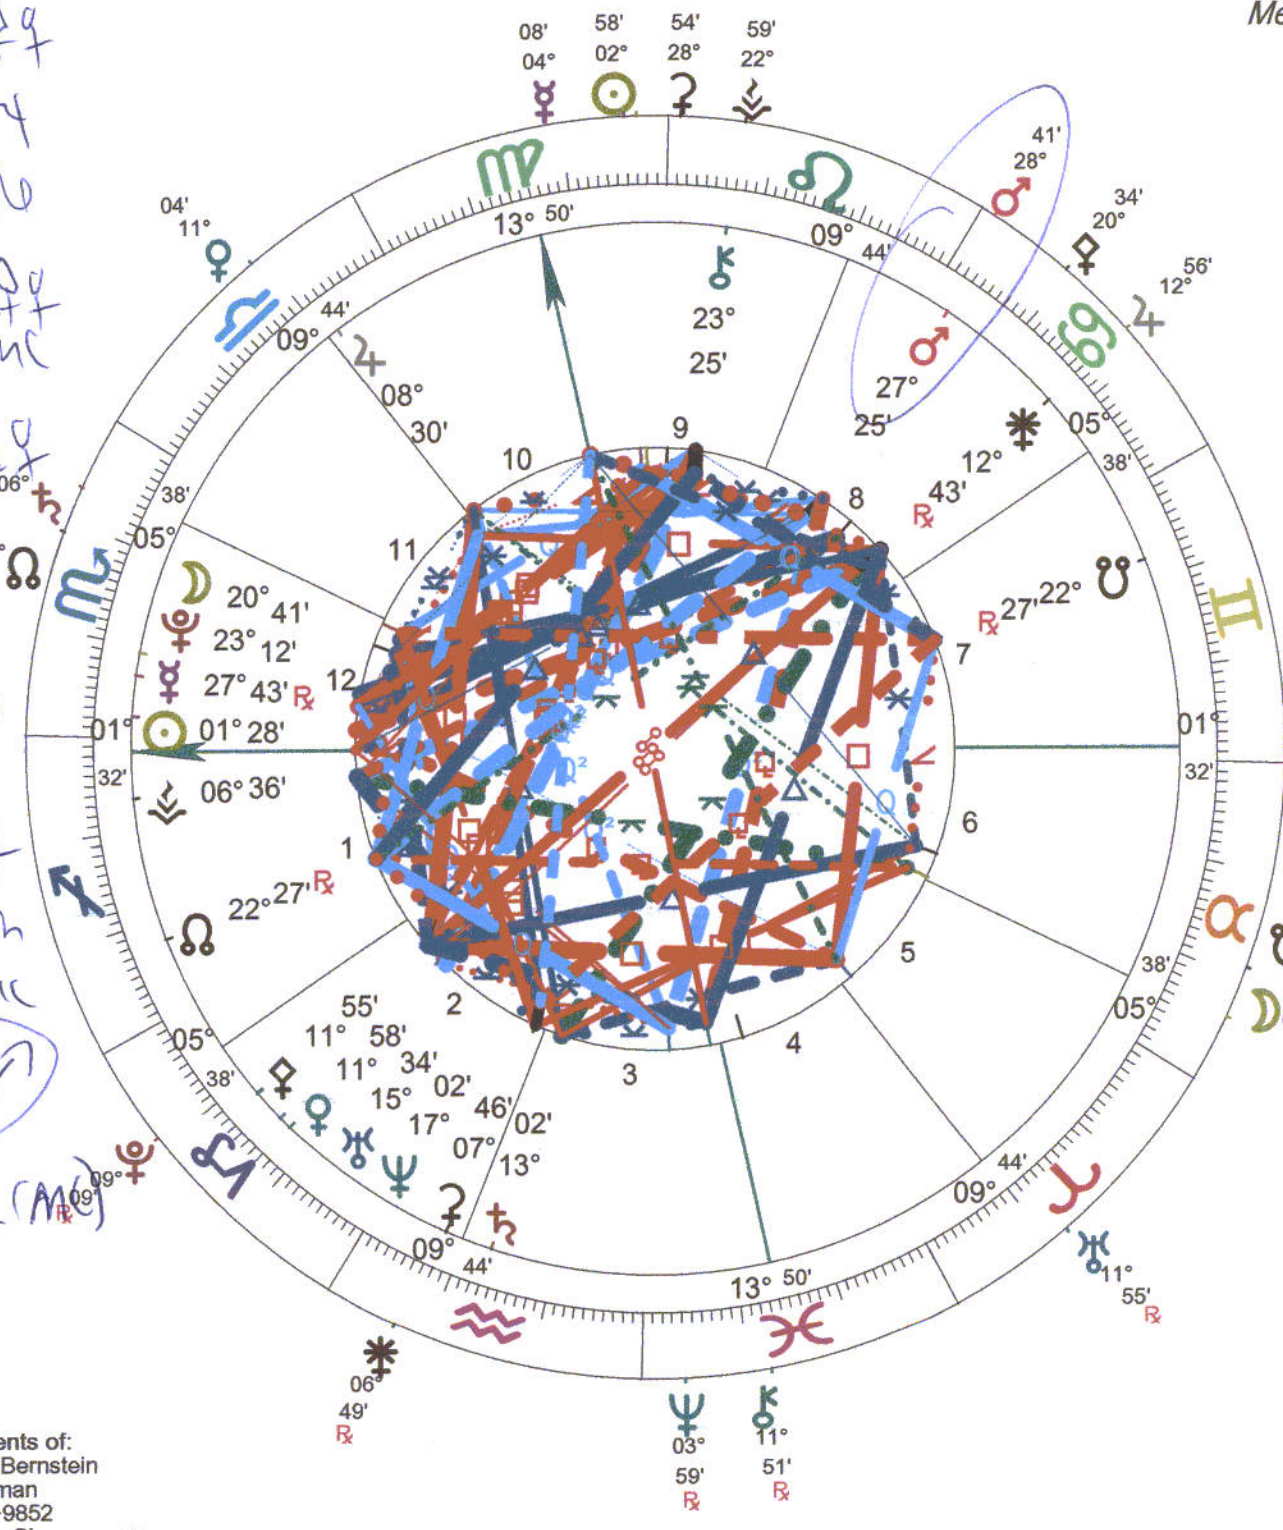

Inner Wheel
Miley Cyrus
Natal Chart
Nov 23 1992, Mon
6:37 am CST +6:00
Franklin, TN
35°N55'30" 086°W52'08"
Geocentric
Tropical
Porphyry
Mean Node

MTV Video Music Awards
8/25/13

Outer Wheel
Miley Cyrus
Event of Aug 25 2013
Transits Chart
Aug 25 2013, Sun
8:00 pm CDT +5:00
Franklin, TN
35°N55'30" 086°W52'08"
Geocentric
Tropical
Porphyry
Mean Node

Handwritten astrological notes and symbols on the left side of the chart, including various planetary symbols and degree markings.

Compliments of:
Benjamin Bernstein
AstroShaman
828-338-9852
info@AstroShaman.com
www.AstroShaman.com