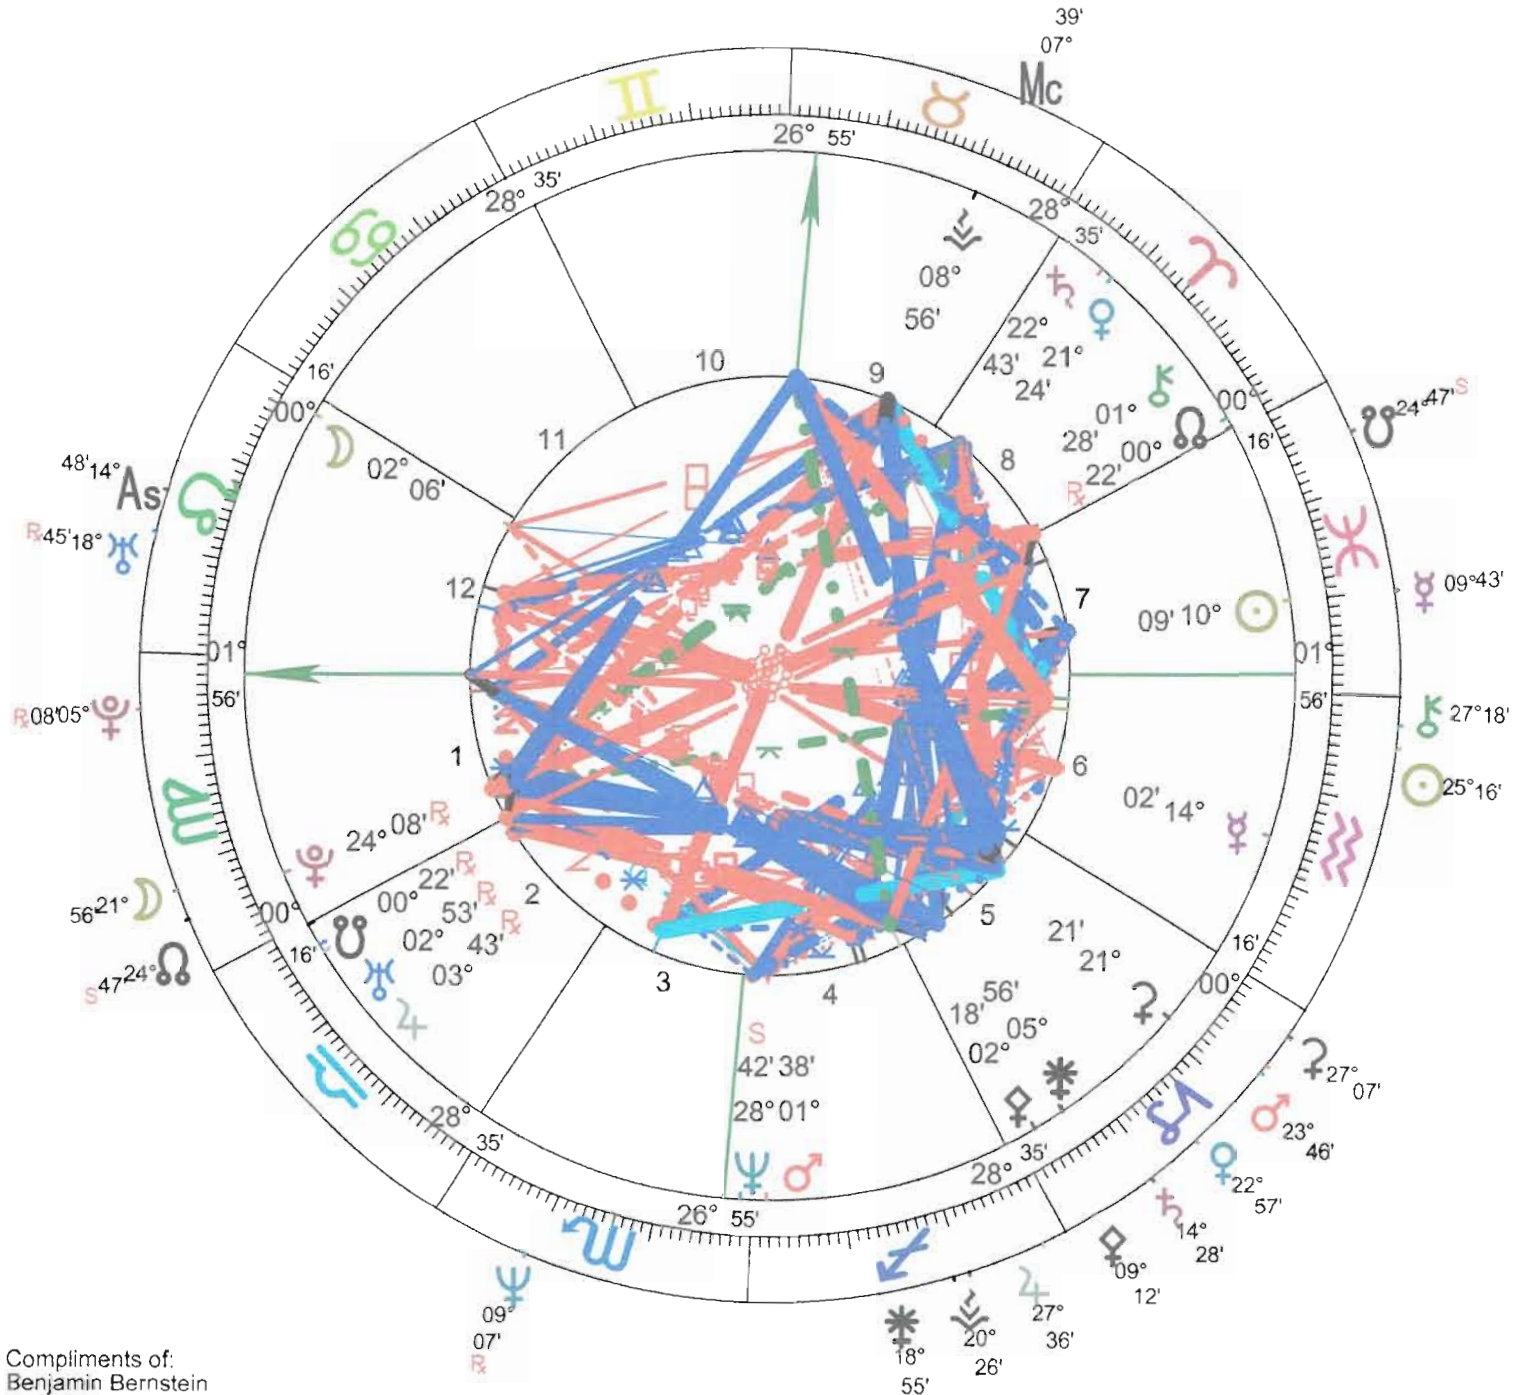

Benjamin Bernstein

Natal Chart

Feb 14 1960, Sun

5:15 pm CST +6:00

Norman, OK

35°N13'21" 097°W26'21"

Geocentric

Tropical

Porphyry

True Node

Compliments of:
Benjamin Bernstein
AstroShaman
828-338-9852
info@AstroShaman.com
www.AstroShaman.com

Inner Wheel
Benjamin Bernstein
Natal Chart
Feb 14 1960, Sun
5:15 pm CST +6:00
Norman, OK
35°N13'21" 097°W26'21"
Geocentric
Tropical
Porphyry
True Node

Outer Wheel
Maeikisala
Natal Chart
Feb 28 1969, Fri
5:20 pm EST +5:00
Johnstown, Pennsylvania
40°N19'36" 078°W55'20"
Geocentric
Tropical
Porphyry
True Node

Compliments of:
Benjamin Bernstein
AstroShaman
828-338-9852
info@AstroShaman.com
www.AstroShaman.com

Inner Wheel
Maeikisala
 Natal Chart
 Feb 28 1969, Fri
 5:20 pm EST +5:00
 Johnstown, Pennsylvania
 40°N19'36" 078°W55'20"
Geocentric
Tropical
Porphyry
True Node

Outer Wheel
Benjamin Bernstein
 Natal Chart
 Feb 14 1960, Sun
 5:15 pm CST +6:00
 Norman, OK
 35°N13'21" 097°W26'21"
Geocentric
Tropical
Porphyry
True Node