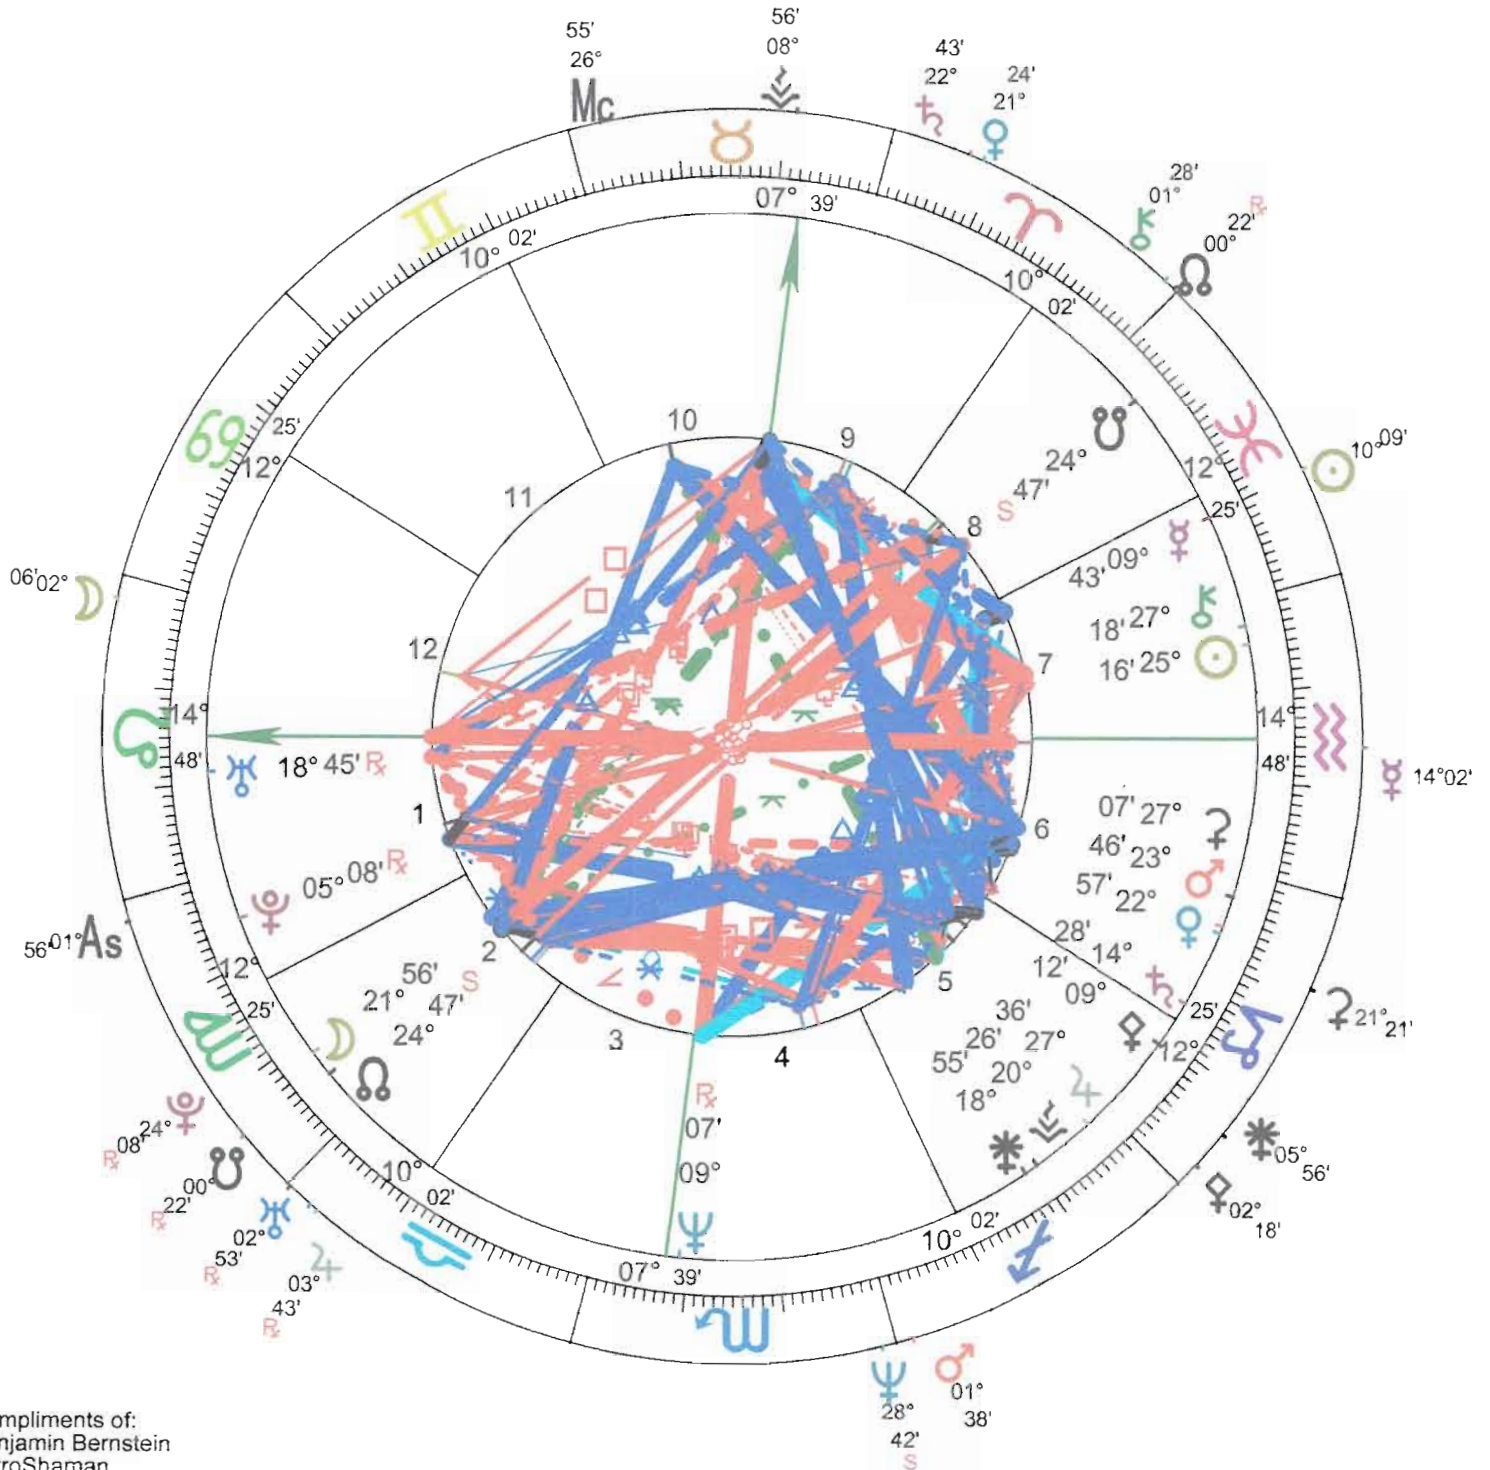

Benjamin Bernstein

Natal Chart

Feb 14 1960, Sun

5:15 pm CST +6:00

Norman, OK

35°N13'21" 097°W26'21"

Geocentric

Tropical

Porphyry

True Node

Compliments of:
Benjamin Bernstein
AstroShaman
828-338-9852
info@AstroShaman.com
www.AstroShaman.com

Inner Wheel
Benjamin Bernstein
Natal Chart
Feb 14 1960, Sun
5:15 pm CST +6:00
Norman, OK
35°N13'21" 097°W26'21"
Geocentric
Tropical
Porphyry
True Node

Outer Wheel
Maeikisala
Natal Chart
Feb 28 1969, Fri
5:20 pm EST +5:00
Johnstown, Pennsylvania
40°N19'36" 078°W55'20"
Geocentric
Tropical
Porphyry
True Node

Compliments of:
Benjamin Bernstein
AstroShaman
828-338-9852
info@AstroShaman.com
www.AstroShaman.com

Inner Wheel
Maeikisala
 Natal Chart
 Feb 28 1969, Fri
 5:20 pm EST +5:00
 Johnstown, Pennsylvania
 40°N19'36" 078°W55'20"
Geocentric
Tropical
Porphyry
True Node

Outer Wheel
Benjamin Bernstein
 Natal Chart
 Feb 14 1960, Sun
 5:15 pm CST +6:00
 Norman, OK
 35°N13'21" 097°W26'21"
Geocentric
Tropical
Porphyry
True Node