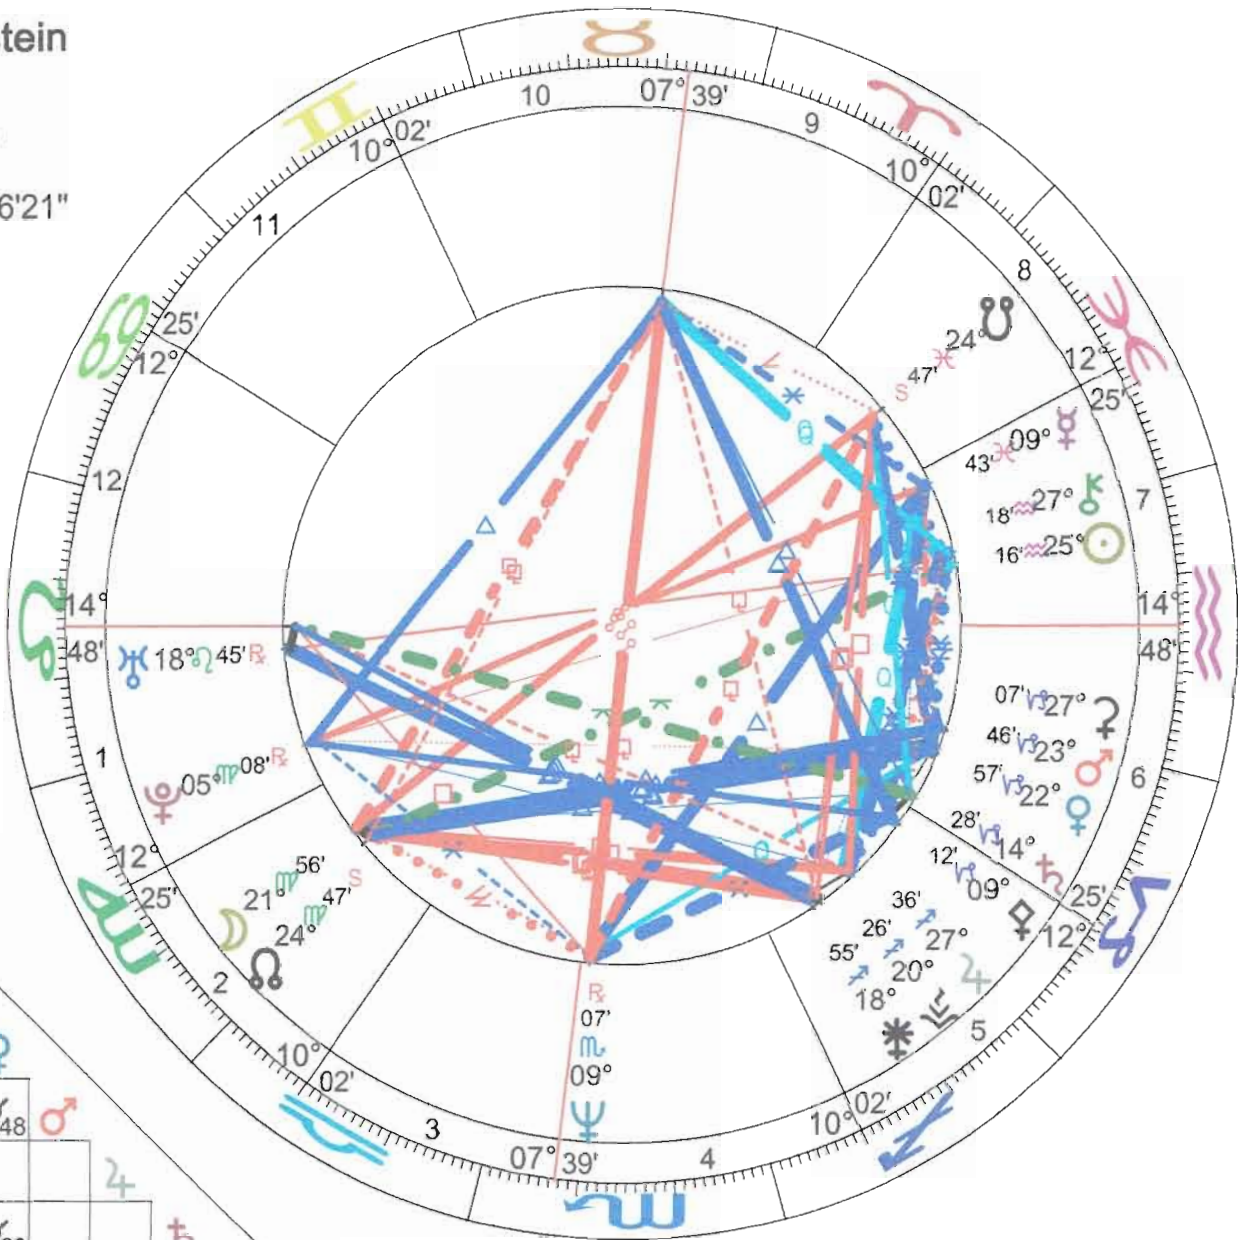

Benjamin Bernstein

Natal Chart

Feb 14 1960, Sun

5:15 pm CST +6:00

Norman, OK

35°N13'21" 097°W26'21"

Geocentric

Tropical

Porphyry

True Node

Compliments of:
Benjamin Bernstein
AstroShaman
828-338-9852
info@AstroShaman.com
www.AstroShaman.com

Inner Wheel
Benjamin Bernstein
Natal Chart
Feb 14 1960, Sun
5:15 pm CST +6:00
Norman, OK
35°N13'21" 097°W26'21"
Geocentric
Tropical
Porphyry
True Node

Outer Wheel
Maeikisala
Natal Chart
Feb 28 1969, Fri
5:20 pm EST +5:00
Johnstown, Pennsylvania
40°N19'36" 078°W55'20"
Geocentric
Tropical
Porphyry
True Node

Compliments of:
Benjamin Bernstein
AstroShaman
828-338-9852
info@AstroShaman.com
www.AstroShaman.com

Inner Wheel
Maeikisala
 Natal Chart
 Feb 28 1969, Fri
 5:20 pm EST +5:00
 Johnstown, Pennsylvania
 40°N19'36" 078°W55'20"
Geocentric
Tropical
Porphyry
True Node

Outer Wheel
Benjamin Bernstein
 Natal Chart
 Feb 14 1960, Sun
 5:15 pm CST +6:00
 Norman, OK
 35°N13'21" 097°W26'21"
Geocentric
Tropical
Porphyry
True Node