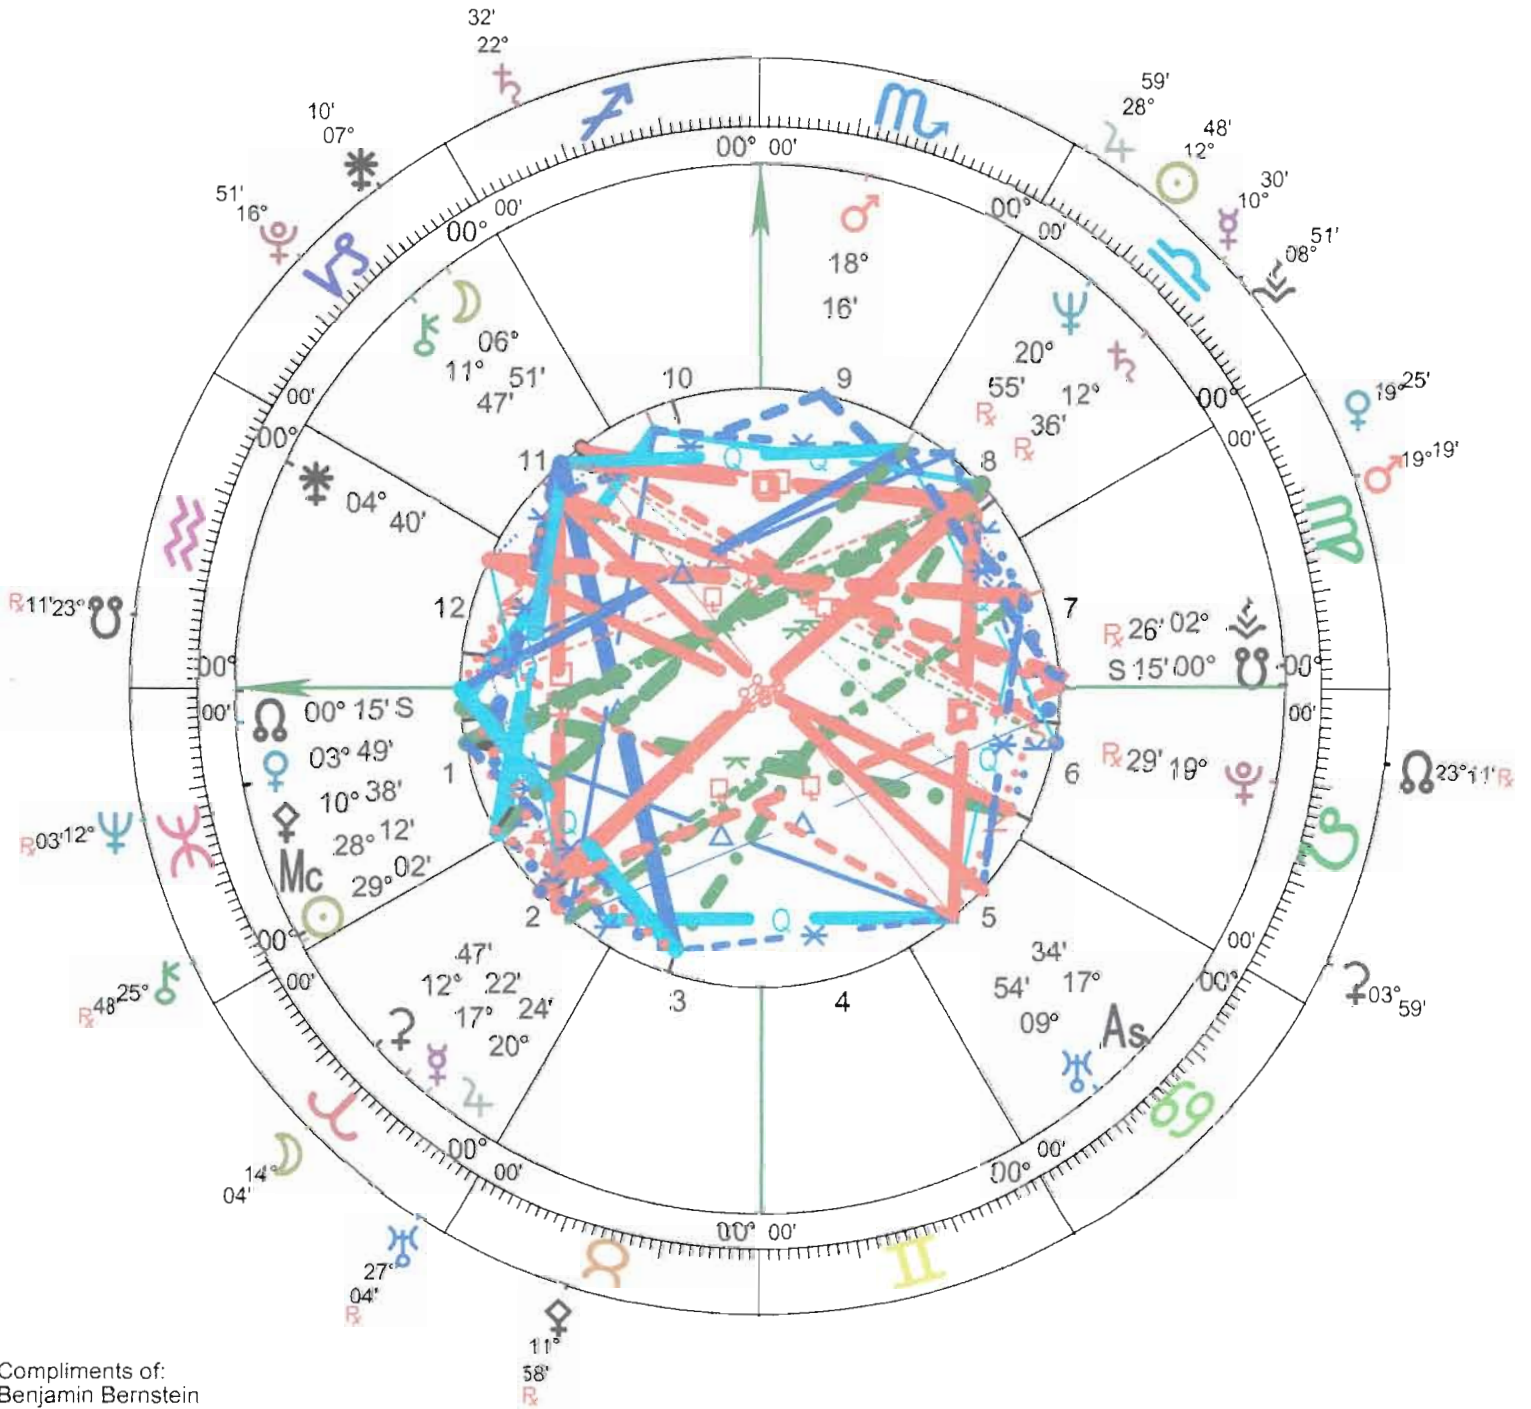

Inner Wheel  
**Harvey Weinstein**  
 Natal Chart  
 Mar 19 1952, Wed  
 12:00 pm EST +5:00  
 Flushing, NY  
 40°N45'55" 073°W49'04"  
*Geocentric*  
*Tropical*  
*Solar Sign*  
*True Node*

Outer Wheel  
**Harvey Weinstein**  
 Event of Oct 5 2017  
 Transits Chart  
 Oct 5 2017, Thu  
 5:00:45 pm EDT +4:00  
 Flushing, NY  
 40°N45'55" 073°W49'04"  
*Geocentric*  
*Tropical*  
*Solar Sign*  
*True Node*