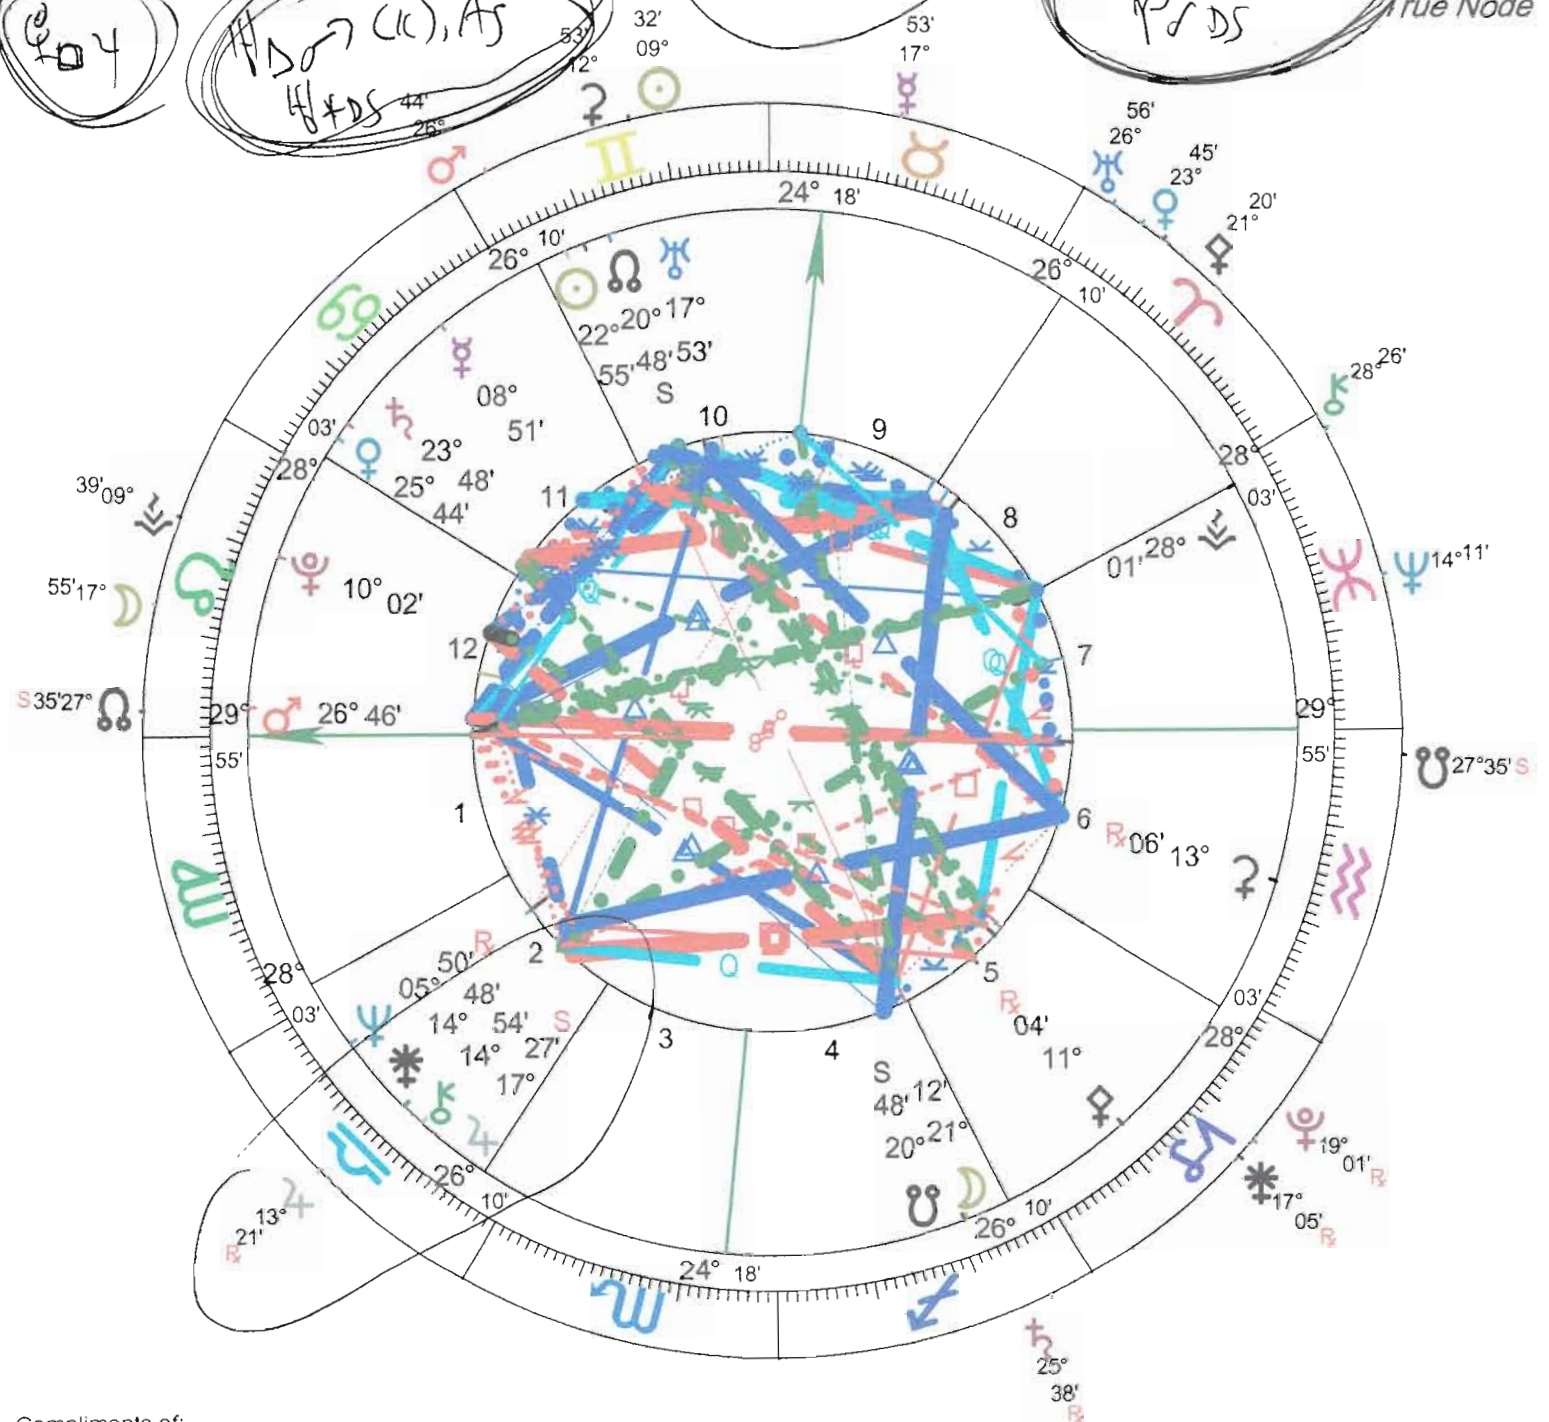

Jun 14 1946, Fri  
 10:54 am EDT +4:00  
 Queens, New York  
 40°N43' 073°W52'  
 Geocentric  
 Tropical  
 Porphyry  
 True Node

**Outer Wheel**  
**Donald Trump**  
**Event of May 30 2017**

**Transits Chart**  
 May 30 2017, Tue  
 2:50:22 pm EDT +4:00  
 Queens, New York  
 40°N43' 073°W52'  
 Geocentric  
 Tropical  
 Porphyry  
 True Node

Inner Wheel  
**Donald Trump**  
 Male Chart  
 Jun 14 1946, Fri  
 10:54 am EDT +4:00  
 Queens, New York  
 40°N43' 073°W52'  
 Geocentric  
 Tropical  
 Porphyry  
 True Node

PD 12th  
 PD 10th, 13th  
 PD → 15th, 7th, 12th  
 PD → 10th, 14th