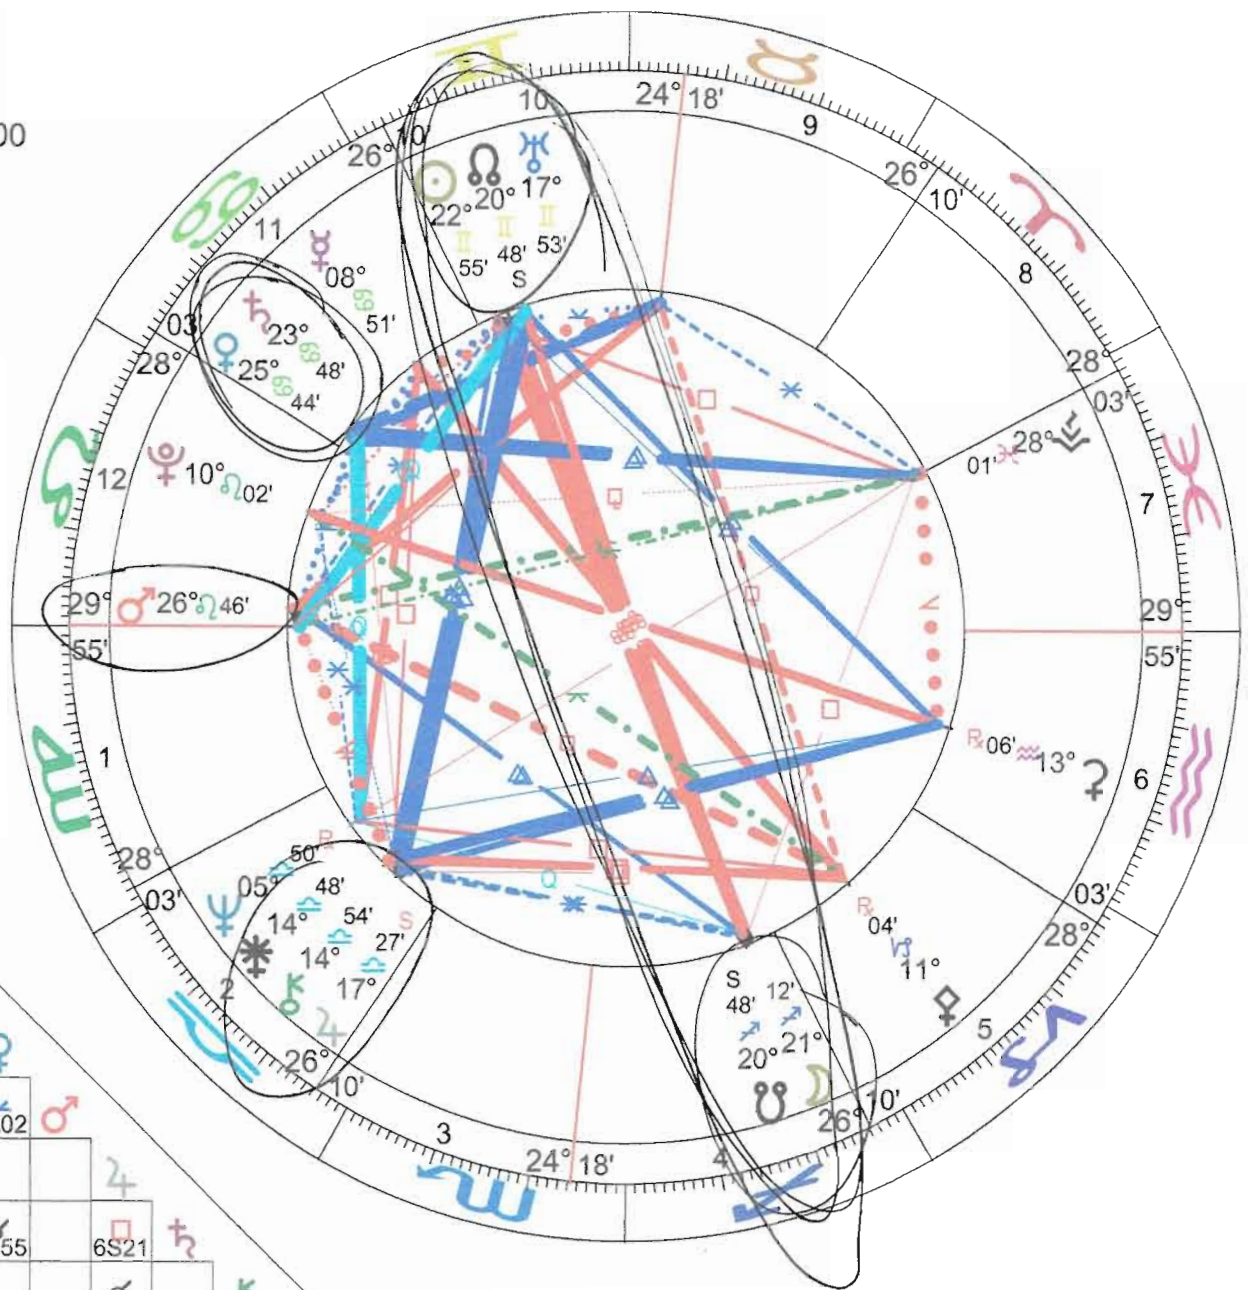

Donald Trump
Male Chart
Jun 14 1946, Fri
10:54 am EDT +4:00
Queens, New York
40°N43' 073°W52'
Geocentric
Tropical
Porphyry
True Node

☾	1A43																			
♀																				
♂																				
♂	3A50	5A34	2A55	1A02																
♂	4	5S28	3S45		4															
♃	0A53				1S55		6S21	♃												
♄		6A03				2A32	♄													
♅	5S02	3S18				0S26	2S58	♅												
♆		3S01	1S53			0A01		♆												
♇	2A06		1A10				4A52	4S12	♇											
♈	5A05	6A49		2A17	1A14		4S12		7A49	2S58	♈									
♉			2A13		0S41	6S22	3S49	5A14	1A02		♉									
♊			5A56		2A38		0A06	3S05	4S45	3S43	♊									
♋					4S20		1S48	4S47	7A15	3A03	0A05	1S41	♋							
♌	2S07	0S23			3S21		5A53	2A54		6A00	7S41	♌								
♍	2S07	0S23			5S58	3S21		2A54	2S57		0S00	♍								
As					3S09	2A31		0S00	0S02		1S54	0S07	2A52	As						
Mc	1S22		0S26	1A25	2A28		0S29				3A43	1A46		Mc						

H1 → 10th
♄ ♃ ♇ ♈
♄ ♃ ♇ ♈
♄ ♃ ♇ ♈

Compliments of:
Benjamin Bernstein
AstroShaman
828-338-9852
info@AstroShaman.com
www.AstroShaman.com