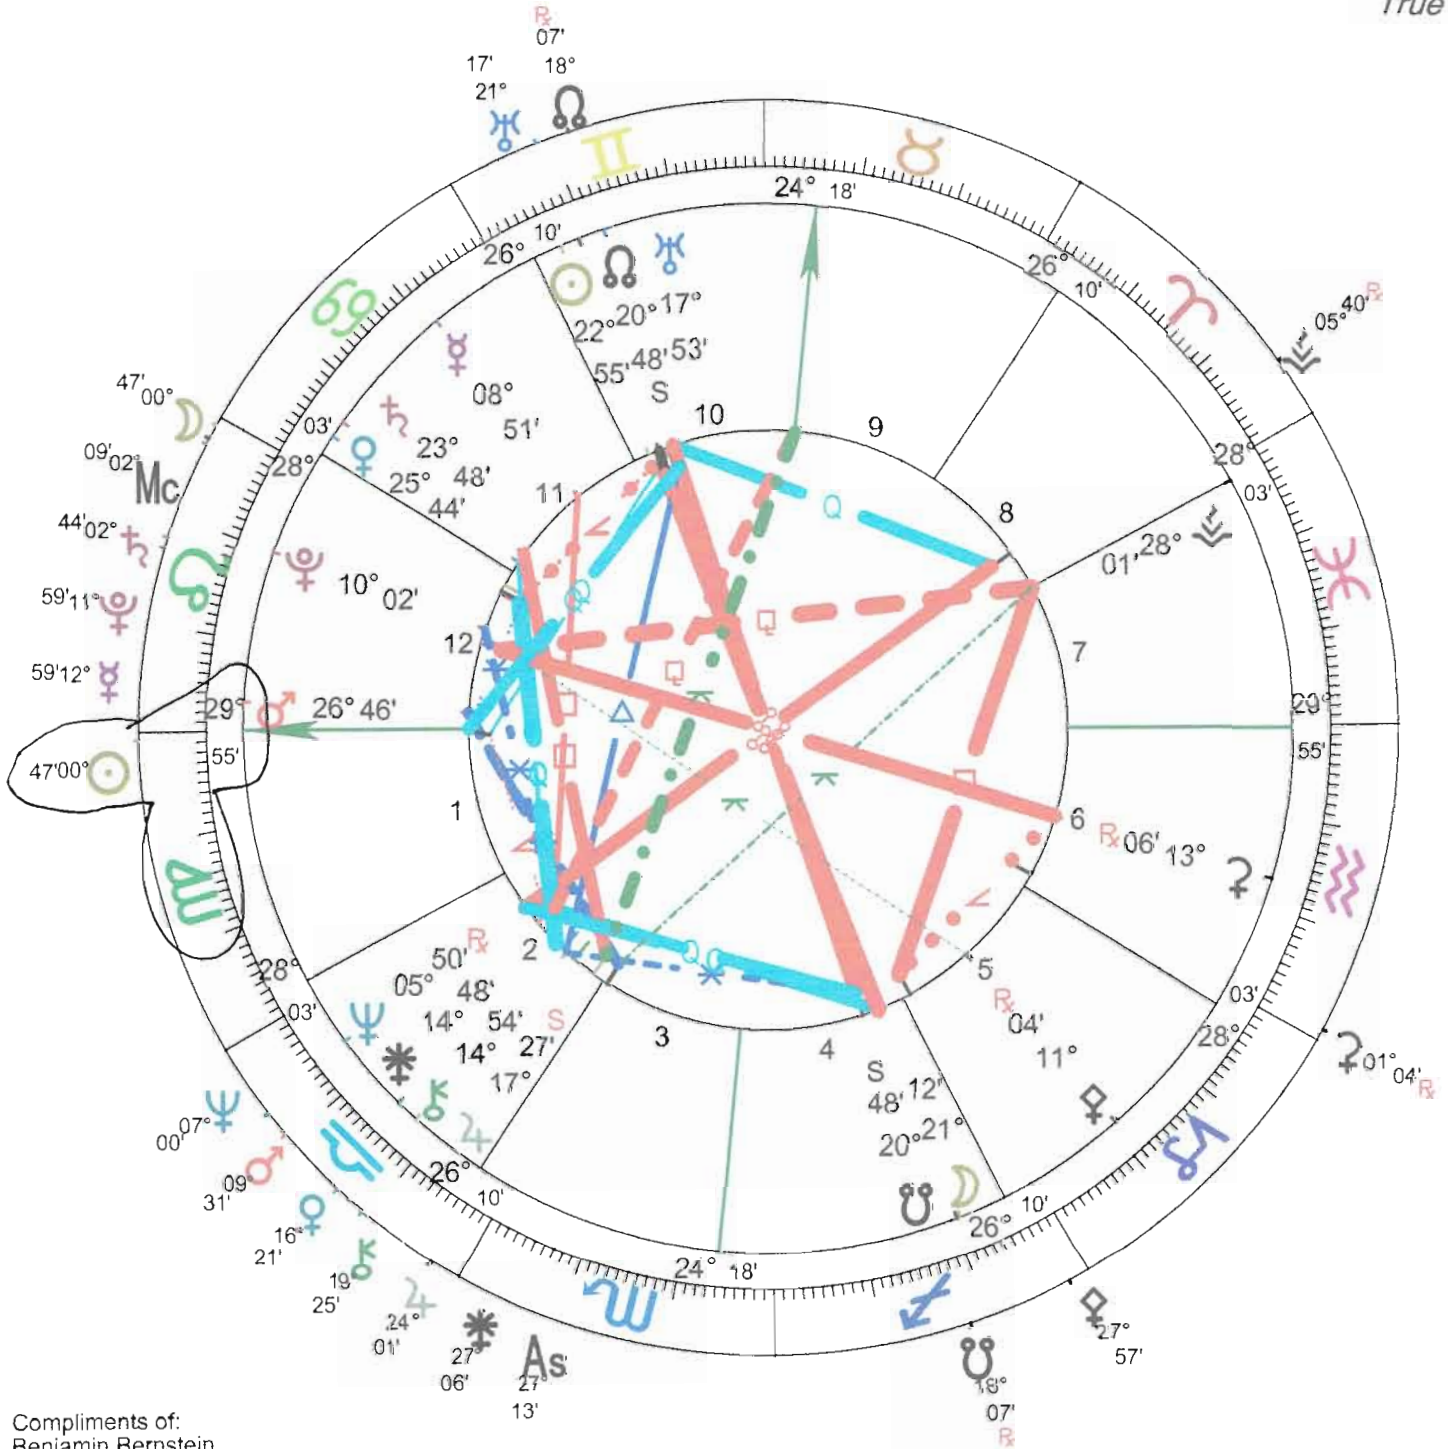

Inner Wheel
Donald Trump
Male Chart
Jun 14 1946, Fri
10:54 am EDT +4:00
Queens, New York
40°N43' 073°W52'
Geocentric
Tropical
Porphyry
True Node

PD 12th
PD 10th, 13th
PD → 15th, 7th, 12th
PD → 10th, 14th

Outer Wheel
Donald Trump
Event of May 30 2017
Sec.Prog. SA in Long
May 30 2017, Tue
2:50:45 pm EDT +4:00
Queens, New York
40°N43' 073°W52'
Geocentric
Tropical
Porphyry
True Node

Compliments of:
Benjamin Bernstein
AstroShaman
828-338-9852
info@AstroShaman.com
www.AstroShaman.com