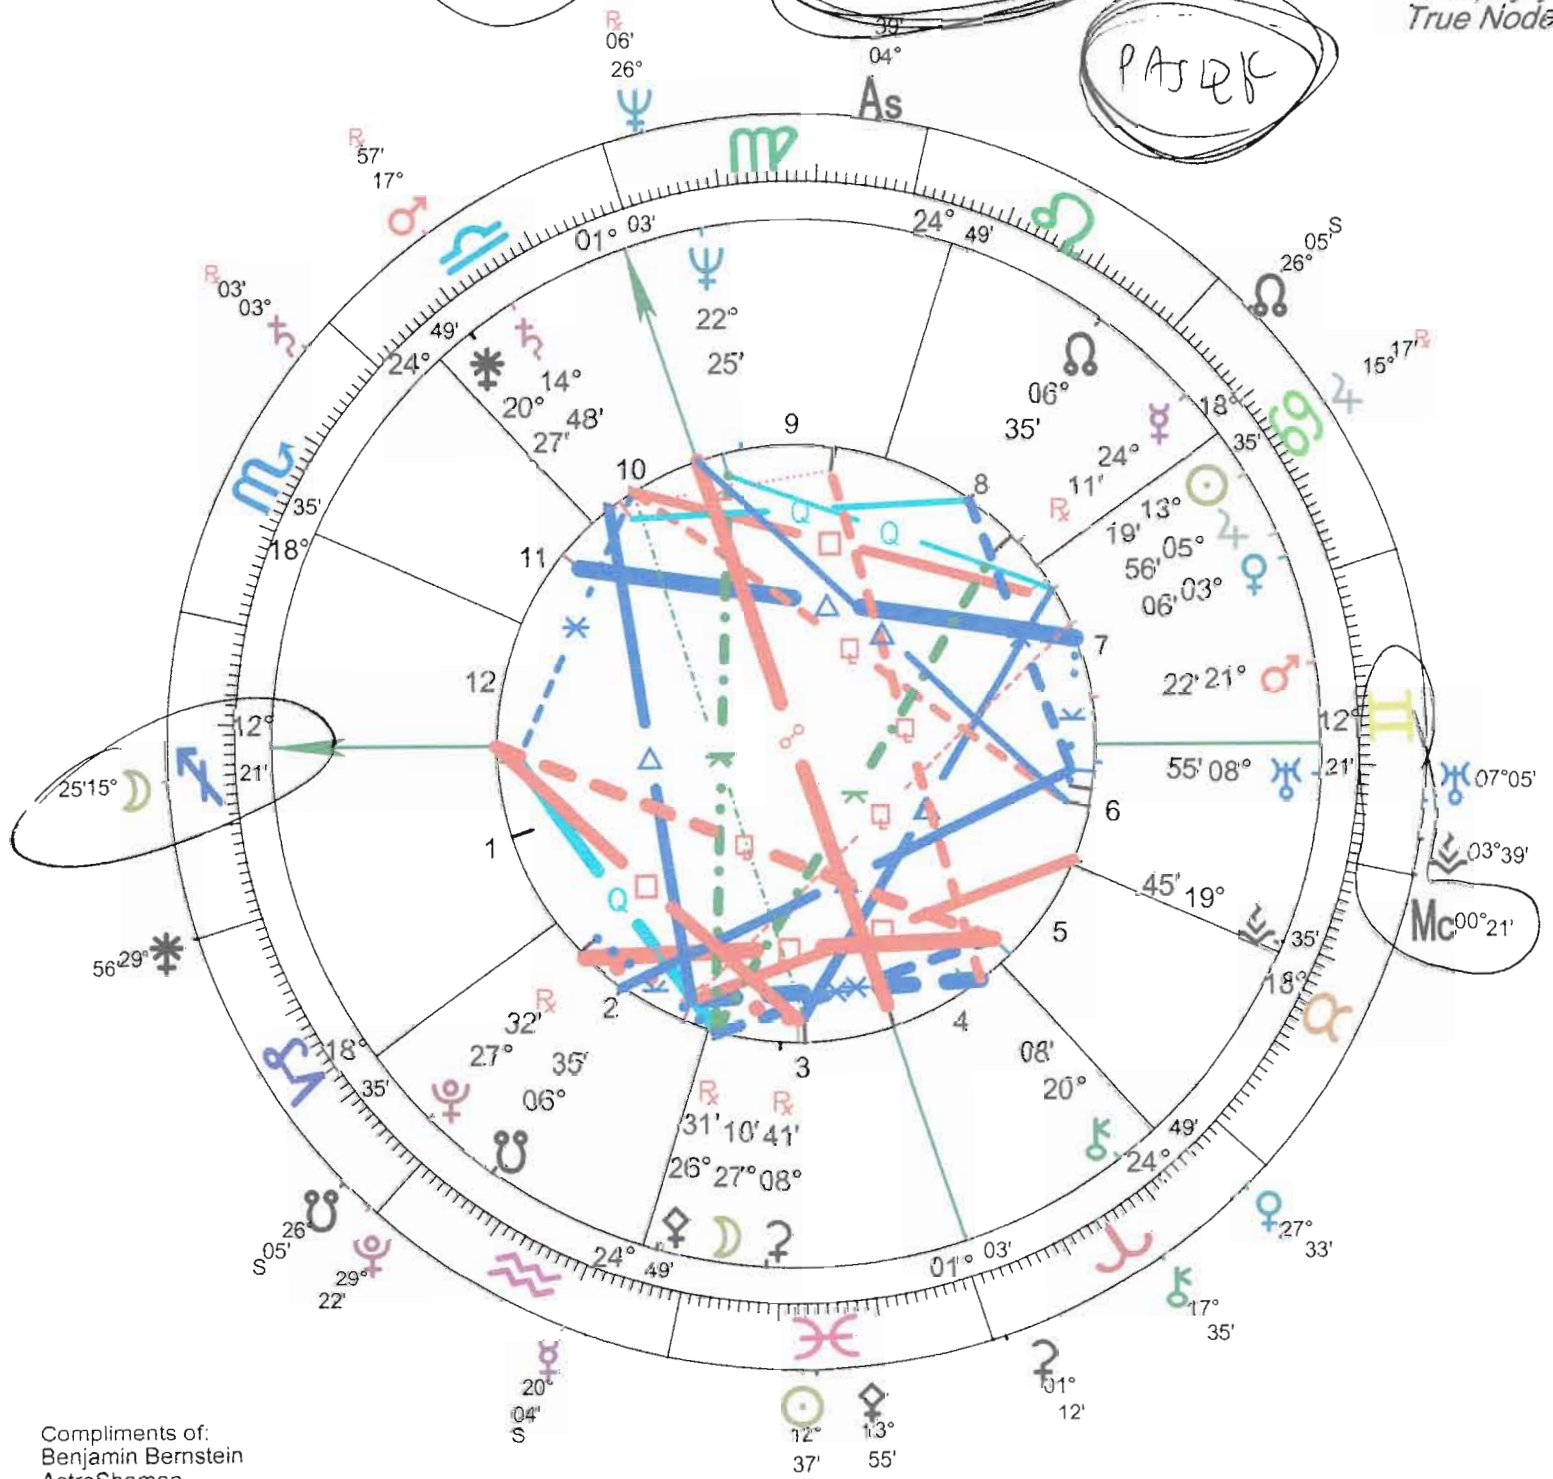

Inner Wheel
USA
Natal Chart
Jul 4 1776 NS, Thu
5:10 pm LMT +5:00:39
Philadelphia, PA
39°N57'08" 075°W09'51"
Geocentric
Tropical
Porphyry
True Node

Outer Wheel
USA
Event of May 30 2017
Sec.Prog. SA in Long
May 30 2017, Tue
2:12:37 pm EDT +4:00
Philadelphia, PA
39°N57'08" 075°W09'51"
Geocentric
Tropical
Porphyry
True Node

PDAJASCS
P♀(MC)♂♀
Pθ□AsIs
P♀□ASLOS
Pθ□□
P♂□□□□
PAsJLk

Compliments of:
Benjamin Bernstein
AstroShaman
828-338-9852
info@AstroShaman.com
www.AstroShaman.com