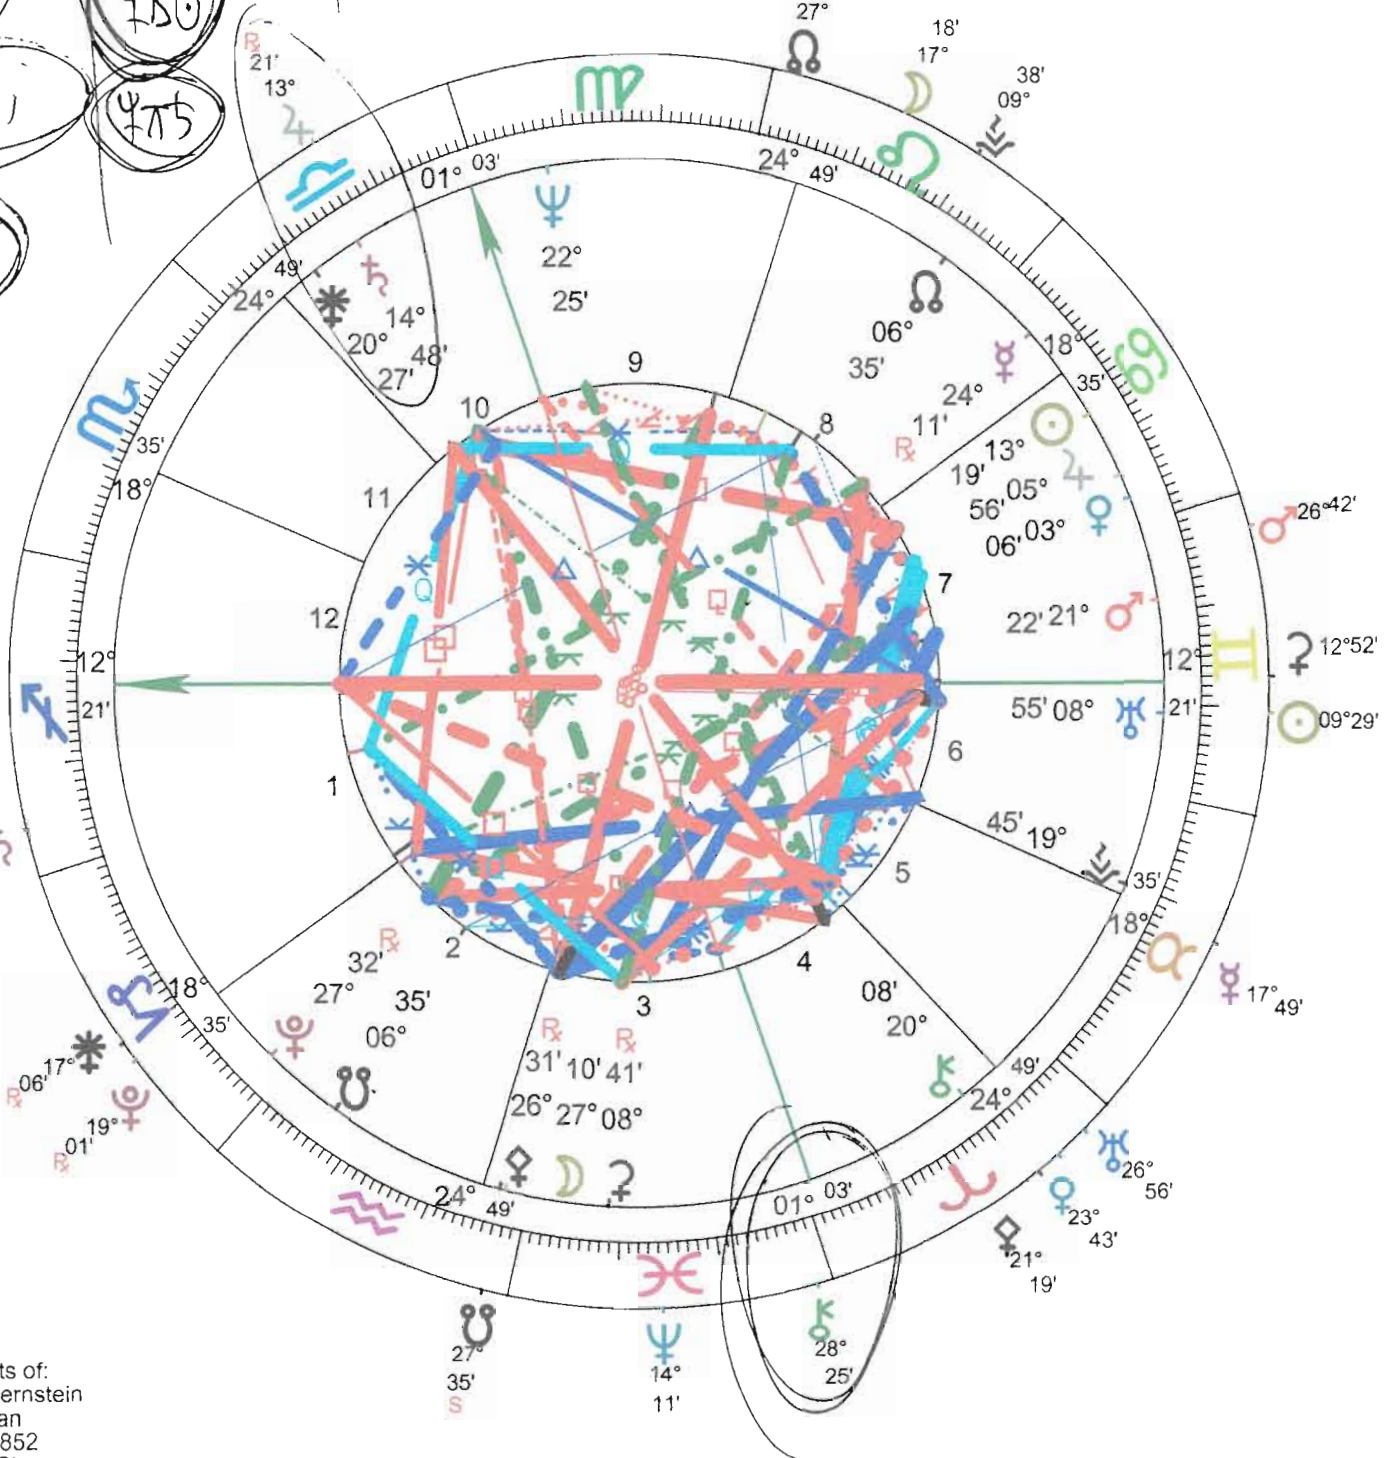

Inner Wheel  
**USA**  
 Natal Chart  
 Jul 4 1776 NS, Thu  
 5:10 pm LMT +5:00:39  
 Philadelphia, PA  
 39°N57'08" 075°W09'51"

Outer Wheel  
**USA**  
 Event of May 30 2017  
 Transits Chart  
 May 30 2017, Tue  
 1:46:31 pm EDT +4:00  
 Philadelphia, PA  
 39°N57'08" 075°W09'51"

Geocentric  
 Tropical  
 Porphyry  
 True Node

Geocentric  
 Tropical  
 Porphyry  
 True Node

Handwritten notes in circles:  
 ♀♁♂  
 ♀♁♂  
 ♀♁♂♄  
 ♀♁♂♄

Handwritten notes in circles:  
 ♀♁♂♄  
 ♀♁♂♄  
 ♀♁♂♄  
 ♀♁♂♄

Compliments of:  
 Benjamin Bernstein  
 AstroShaman  
 828-338-9852  
 info@AstroShaman.com  
 www.AstroShaman.com

Inner Wheel  
**USA**  
Natal Chart  
Jul 4 1776 NS, Thu  
5:10 pm LMT +5:00:39  
Philadelphia, PA  
39°N57'08" 075°W09'51"  
Geocentric  
Tropical  
Porphyry  
True Node

Outer Wheel  
**USA**  
Event of May 30 2017  
Sec.Prog. SA in Long  
May 30 2017, Tue  
2:12:37 pm EDT +4:00  
Philadelphia, PA  
39°N57'08" 075°W09'51"  
Geocentric  
Tropical  
Porphyry  
True Node