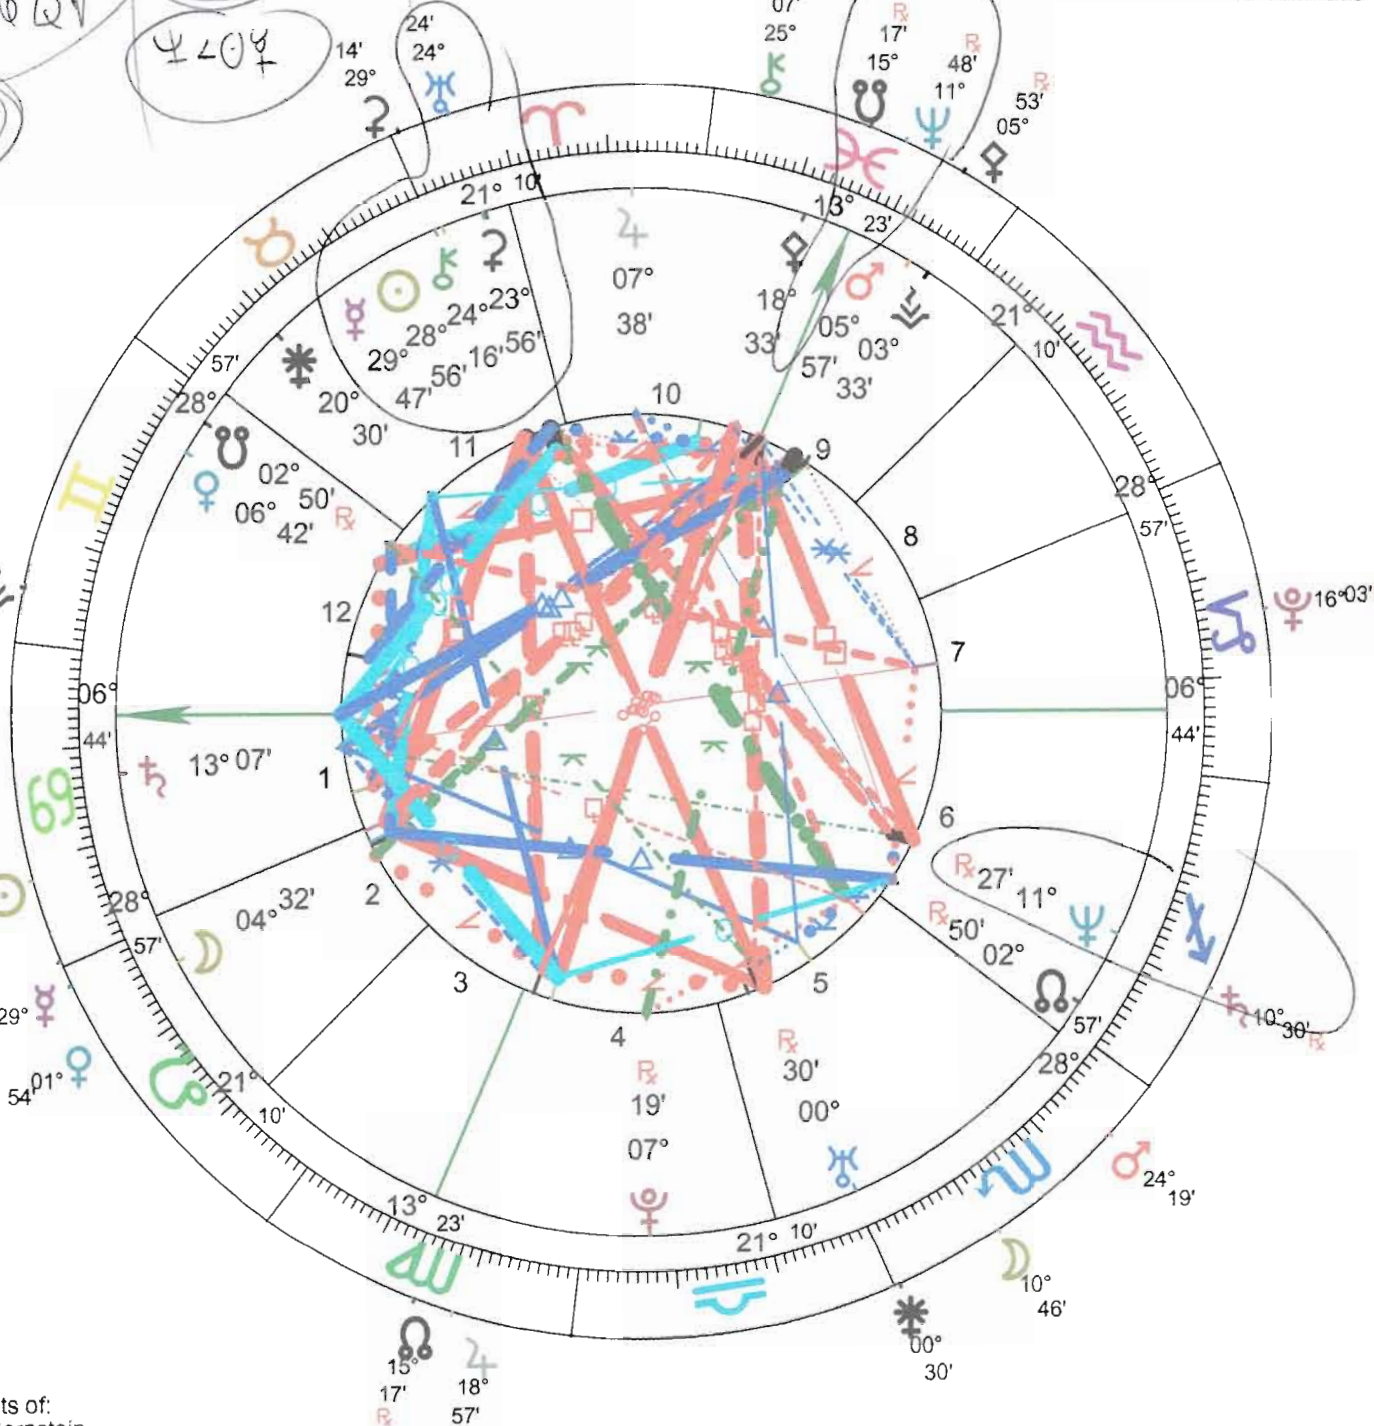

Inner Wheel

Daniel [REDACTED]

Natal Chart

Apr 19 1975, Sat

10:01 am CDT +5:00

Chicago, IL

41°N51' 087°W39'

Geocentric

Tropical

Porphyry

Mean Node

Handwritten notes: $\Psi \text{ } \rho \text{ } / \text{ } \text{MC}$

Handwritten notes: $\Psi \text{ } \angle \text{ } \text{MC}$

Handwritten notes: $\Psi \text{ } \text{ } \text{MC}$

Handwritten notes: $\Psi \text{ } \rho \text{ } / \text{ } \text{MC}$

Handwritten notes: $\Psi \text{ } \angle \text{ } \text{MC}$

Handwritten notes: $\Psi \text{ } \text{ } \text{MC}$

Outer Wheel

Daniel [REDACTED]

Event of Jul 13 2016

Transits Chart

Jul 13 2016, Wed

1:41:16 pm CDT +5:00

Chicago, IL

41°N51' 087°W39'

Geocentric

Tropical

Porphyry

Mean Node

Handwritten notes: $\Psi \text{ } \rho \text{ } / \text{ } \text{MC}$

Handwritten notes: $\Psi \text{ } \angle \text{ } \text{MC}$

Compliments of:
Benjamin Bernstein
AstroShaman
828-338-9852
info@AstroShaman.com
www.AstroShaman.com