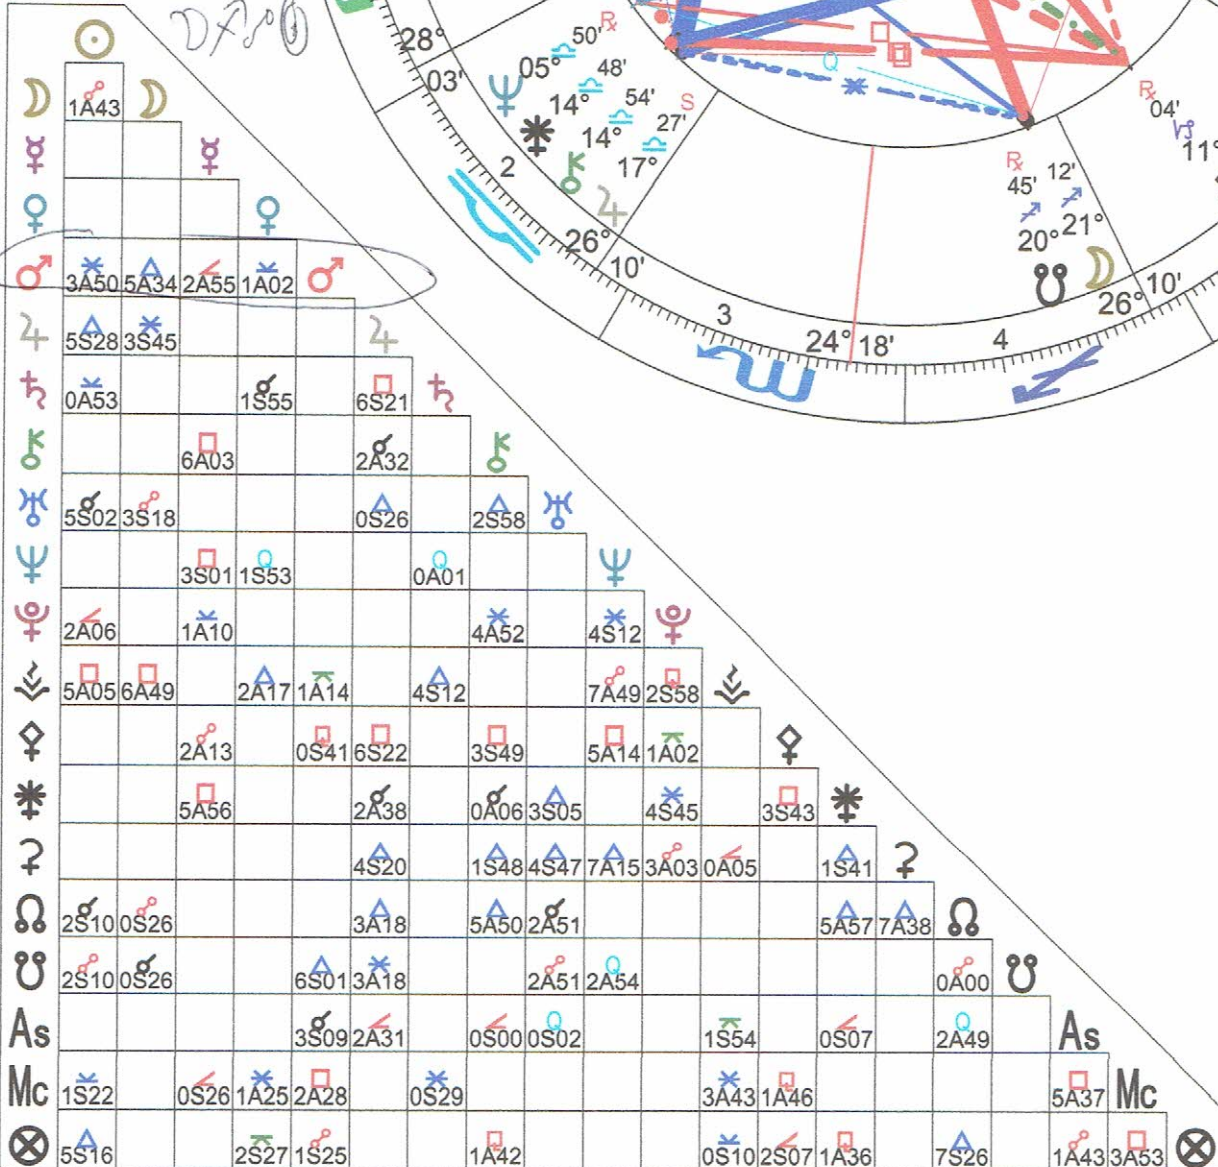

Donald Trump

Male Chart

Jun 14 1946, Fri

10:54 am EDT +4:00

Queens, New York

40°N43' 073°W52'

Geocentric

Tropical

Porphyry

Mean Node

Handwritten: DAS

Handwritten: FAS

Handwritten: 2H = wealth

Handwritten: 1st - comes 2 goes

Handwritten: Odu II / 10

Handwritten: D7

Compliments of:
 Benjamin Bernstein
 AstroShaman
 828-338-9852
 info@AstroShaman.com
 www.AstroShaman.com

Inner Wheel
Donald Trump
 Male Chart
 Jun 14 1946, Fri
 10:54 am EDT +4:00
 Queens, New York
 40°N43' 073°W52'
 Geocentric
 Tropical
 Porphyry
 Mean Node

Outer Wheel
Donald Trump
 Event of Aug 13 2015
 Transits Chart
 Aug 13 2015, Thu
 4:26:56 pm EDT +4:00
 Queens, New York
 40°N43' 073°W52'
 Geocentric
 Tropical
 Porphyry
 Mean Node

Compliments of:
 Benjamin Bernstein
 AstroShaman
 828-338-9852
 info@AstroShaman.com
 www.AstroShaman.com