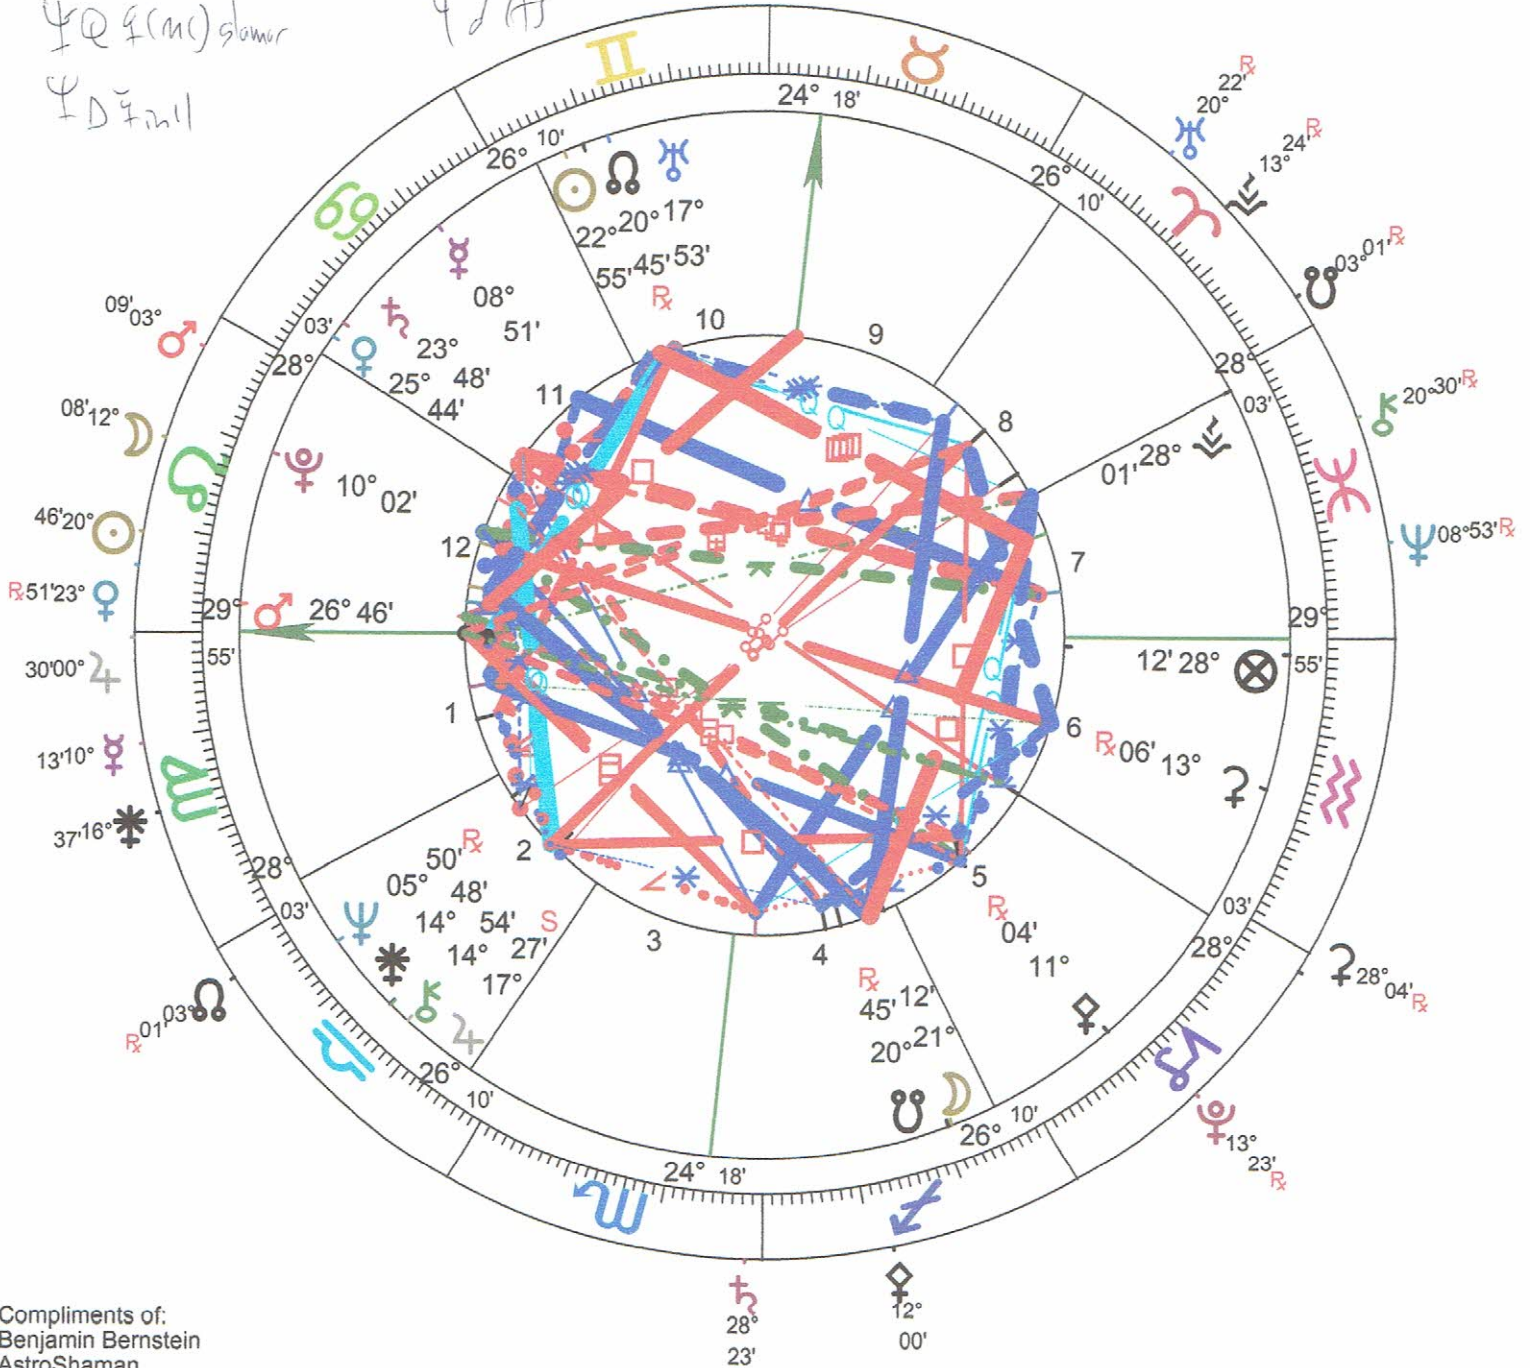

Donald Trump

Male Chart

Jun 14 1946, Fri

10:54 am EDT +4:00

Queens, New York

40°N43' 073°W52'

Geocentric

Tropical

Porphyry

Mean Node

Handwritten: DAS

Handwritten: FAS

Handwritten: 2H = wealth

Handwritten: 1st - comes 2 goes

Handwritten: Odu II / 10

Handwritten: D7

Compliments of:
 Benjamin Bernstein
 AstroShaman
 828-338-9852
 info@AstroShaman.com
 www.AstroShaman.com

Inner Wheel
Donald Trump
 Male Chart
 Jun 14 1946, Fri
 10:54 am EDT +4:00
 Queens, New York
 40°N43' 073°W52'
 Geocentric
 Tropical
 Porphyry
 Mean Node

Outer Wheel
Donald Trump
 Event of Aug 13 2015
 Transits Chart
 Aug 13 2015, Thu
 4:26:56 pm EDT +4:00
 Queens, New York
 40°N43' 073°W52'
 Geocentric
 Tropical
 Porphyry
 Mean Node

Compliments of:
 Benjamin Bernstein
 AstroShaman
 828-338-9852
 info@AstroShaman.com
 www.AstroShaman.com