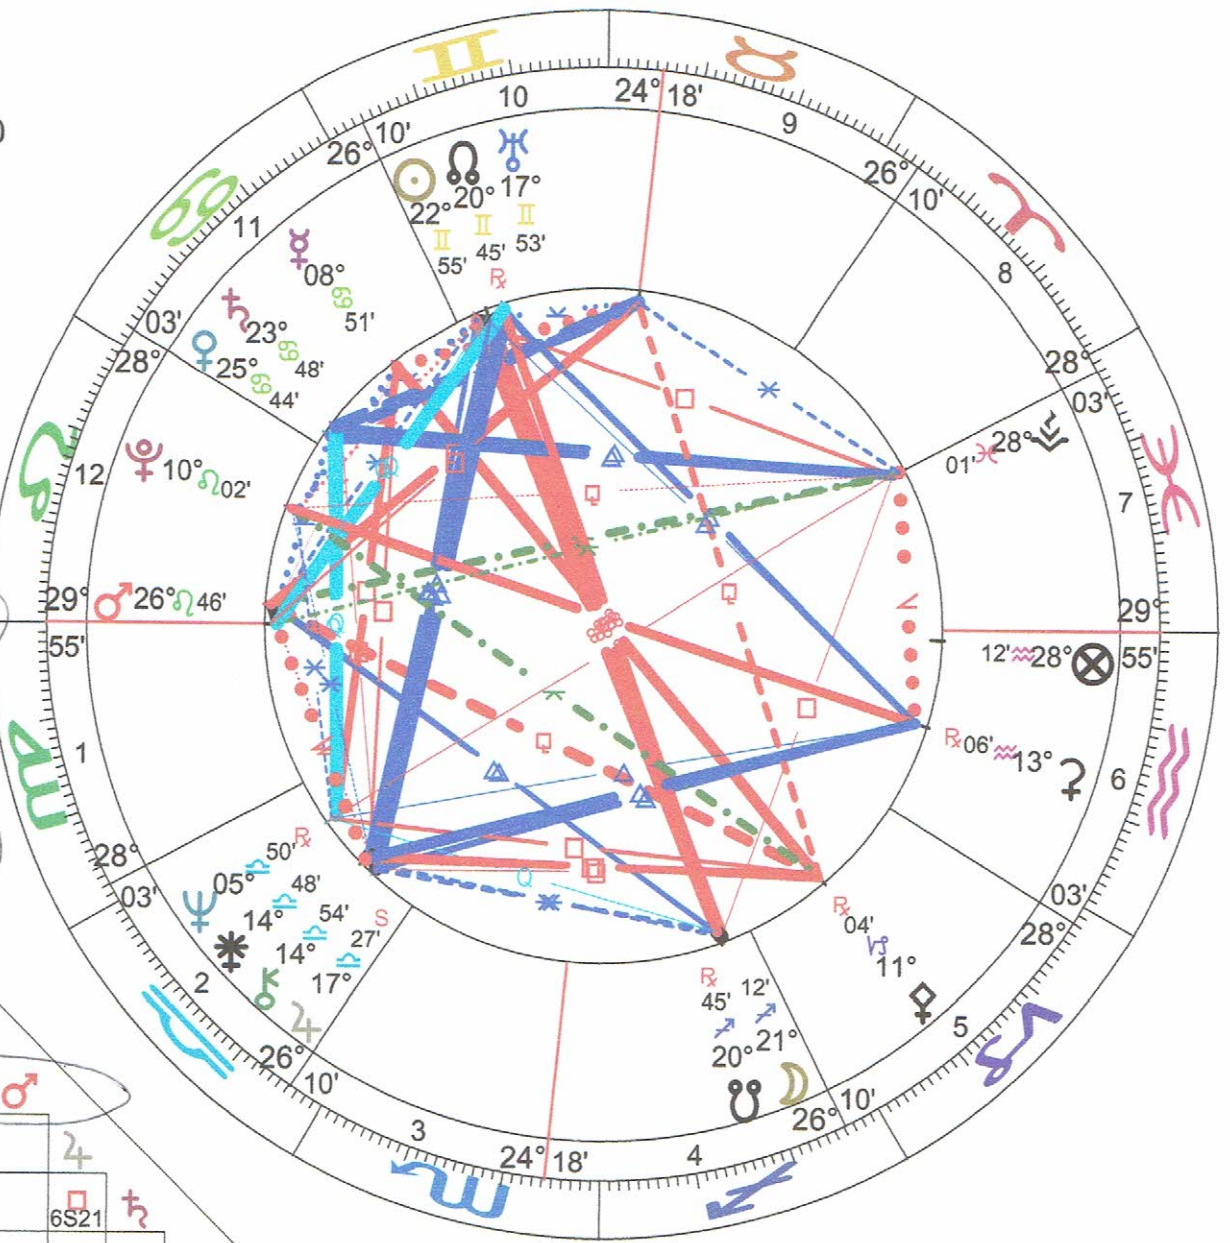

Donald Trump

Male Chart

Jun 14 1946, Fri

10:54 am EDT +4:00

Queens, New York

40°N43' 073°W52'

Geocentric

Tropical

Porphyry

Mean Node

Handwritten: DAS

Handwritten: FAS

Handwritten: 2H = wealth

Handwritten: 1st - comes 2 goes

Handwritten: Odu II / 10

Handwritten: D7

Compliments of:
 Benjamin Bernstein
 AstroShaman
 828-338-9852
 info@AstroShaman.com
 www.AstroShaman.com

Inner Wheel
Donald Trump
 Male Chart
 Jun 14 1946, Fri
 10:54 am EDT +4:00
 Queens, New York
 40°N43' 073°W52'
 Geocentric
 Tropical
 Porphyry
 Mean Node

Outer Wheel
Donald Trump
 Event of Aug 13 2015
 Transits Chart
 Aug 13 2015, Thu
 4:26:56 pm EDT +4:00
 Queens, New York
 40°N43' 073°W52'
 Geocentric
 Tropical
 Porphyry
 Mean Node

Compliments of:
 Benjamin Bernstein
 AstroShaman
 828-338-9852
 info@AstroShaman.com
 www.AstroShaman.com