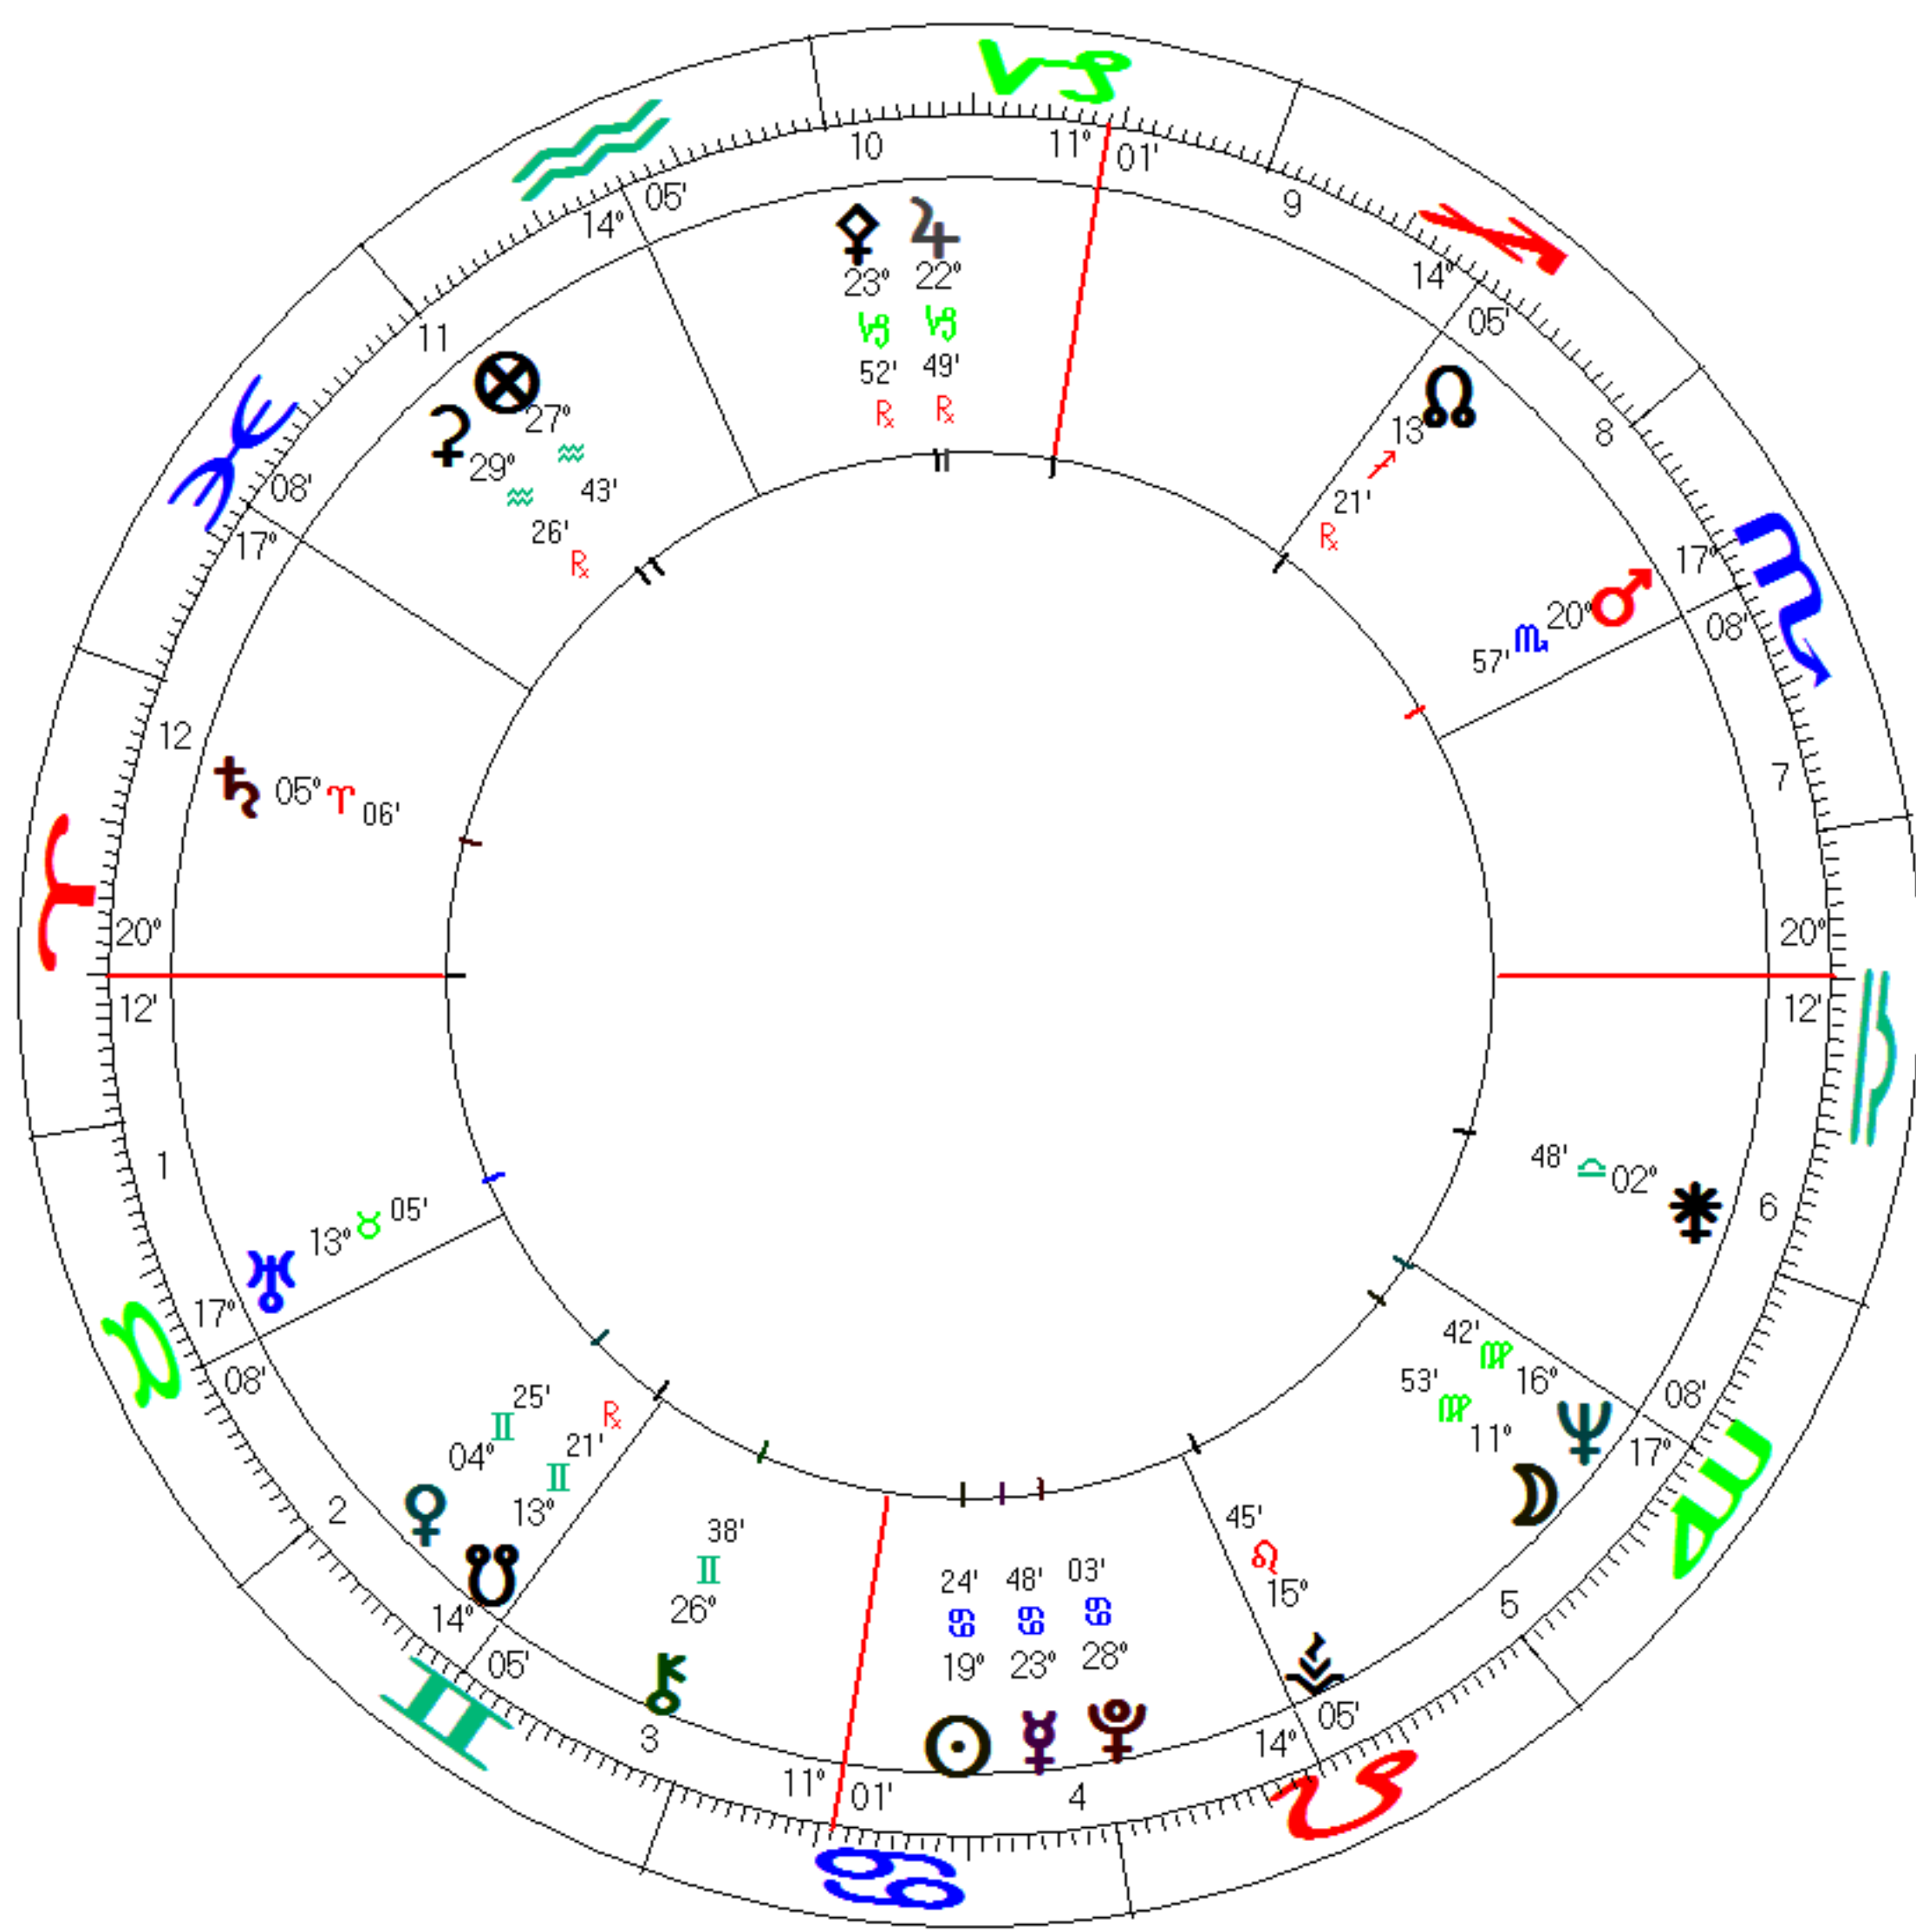

# Bill Cosby Natal Chart

Jul 12 1937, Mon  
0:30 am EDT +4:00  
Philadelphia, PA  
39°N 57°08" 075°W 09'51"  
Geocentric  
Tropical  
Porphyry  
Mean Node

**Bill Cosby**  
**4th Harmonic Chart**  
 Jul 12 1937, Mon  
 0:30 am EDT+4:00  
 Philadelphia, PA  
 39°N57'08" 075°W09'51"  
*Geocentric*  
*Tropical*  
*Equal*  
*Mean Node*

Inner Wheel  
**Bill Cosby**  
**Natal Chart**  
Jul 12 1937, Mon  
0:30 am EDT +4:00  
Philadelphia, PA  
39°N57'08" 075°W09'51"  
*Geocentric*  
*Tropical*  
*Porphyry*  
*Mean Node*

Outer Wheel  
**Bill Cosby**  
**Event of Jul 30 2015**  
**Transits Chart**  
Jul 30 2015, Thu  
1:13:47 pm EDT +4:00  
Philadelphia, PA  
39°N57'08" 075°W09'51"  
*Geocentric*  
*Tropical*  
*Porphyry*  
*Mean Node*

Inner Wheel  
**Bill Cosby**  
**Natal Chart**  
Jul 12 1937, Mon  
0:30 am EDT +4:00  
Philadelphia, PA  
39°N57'08" 075°W09'51"  
*Geocentric*  
*Tropical*  
*Porphyry*  
*Mean Node*

Outer Wheel  
**Bill Cosby**  
**Event of Jul 30 2015**  
Directed – Solar Arc  
Jul 30 2015, Thu  
1:15:51 pm EDT +4:00  
Philadelphia, PA  
39°N57'08" 075°W09'51"  
*Geocentric*  
*Tropical*  
*Porphyry*  
*Mean Node*