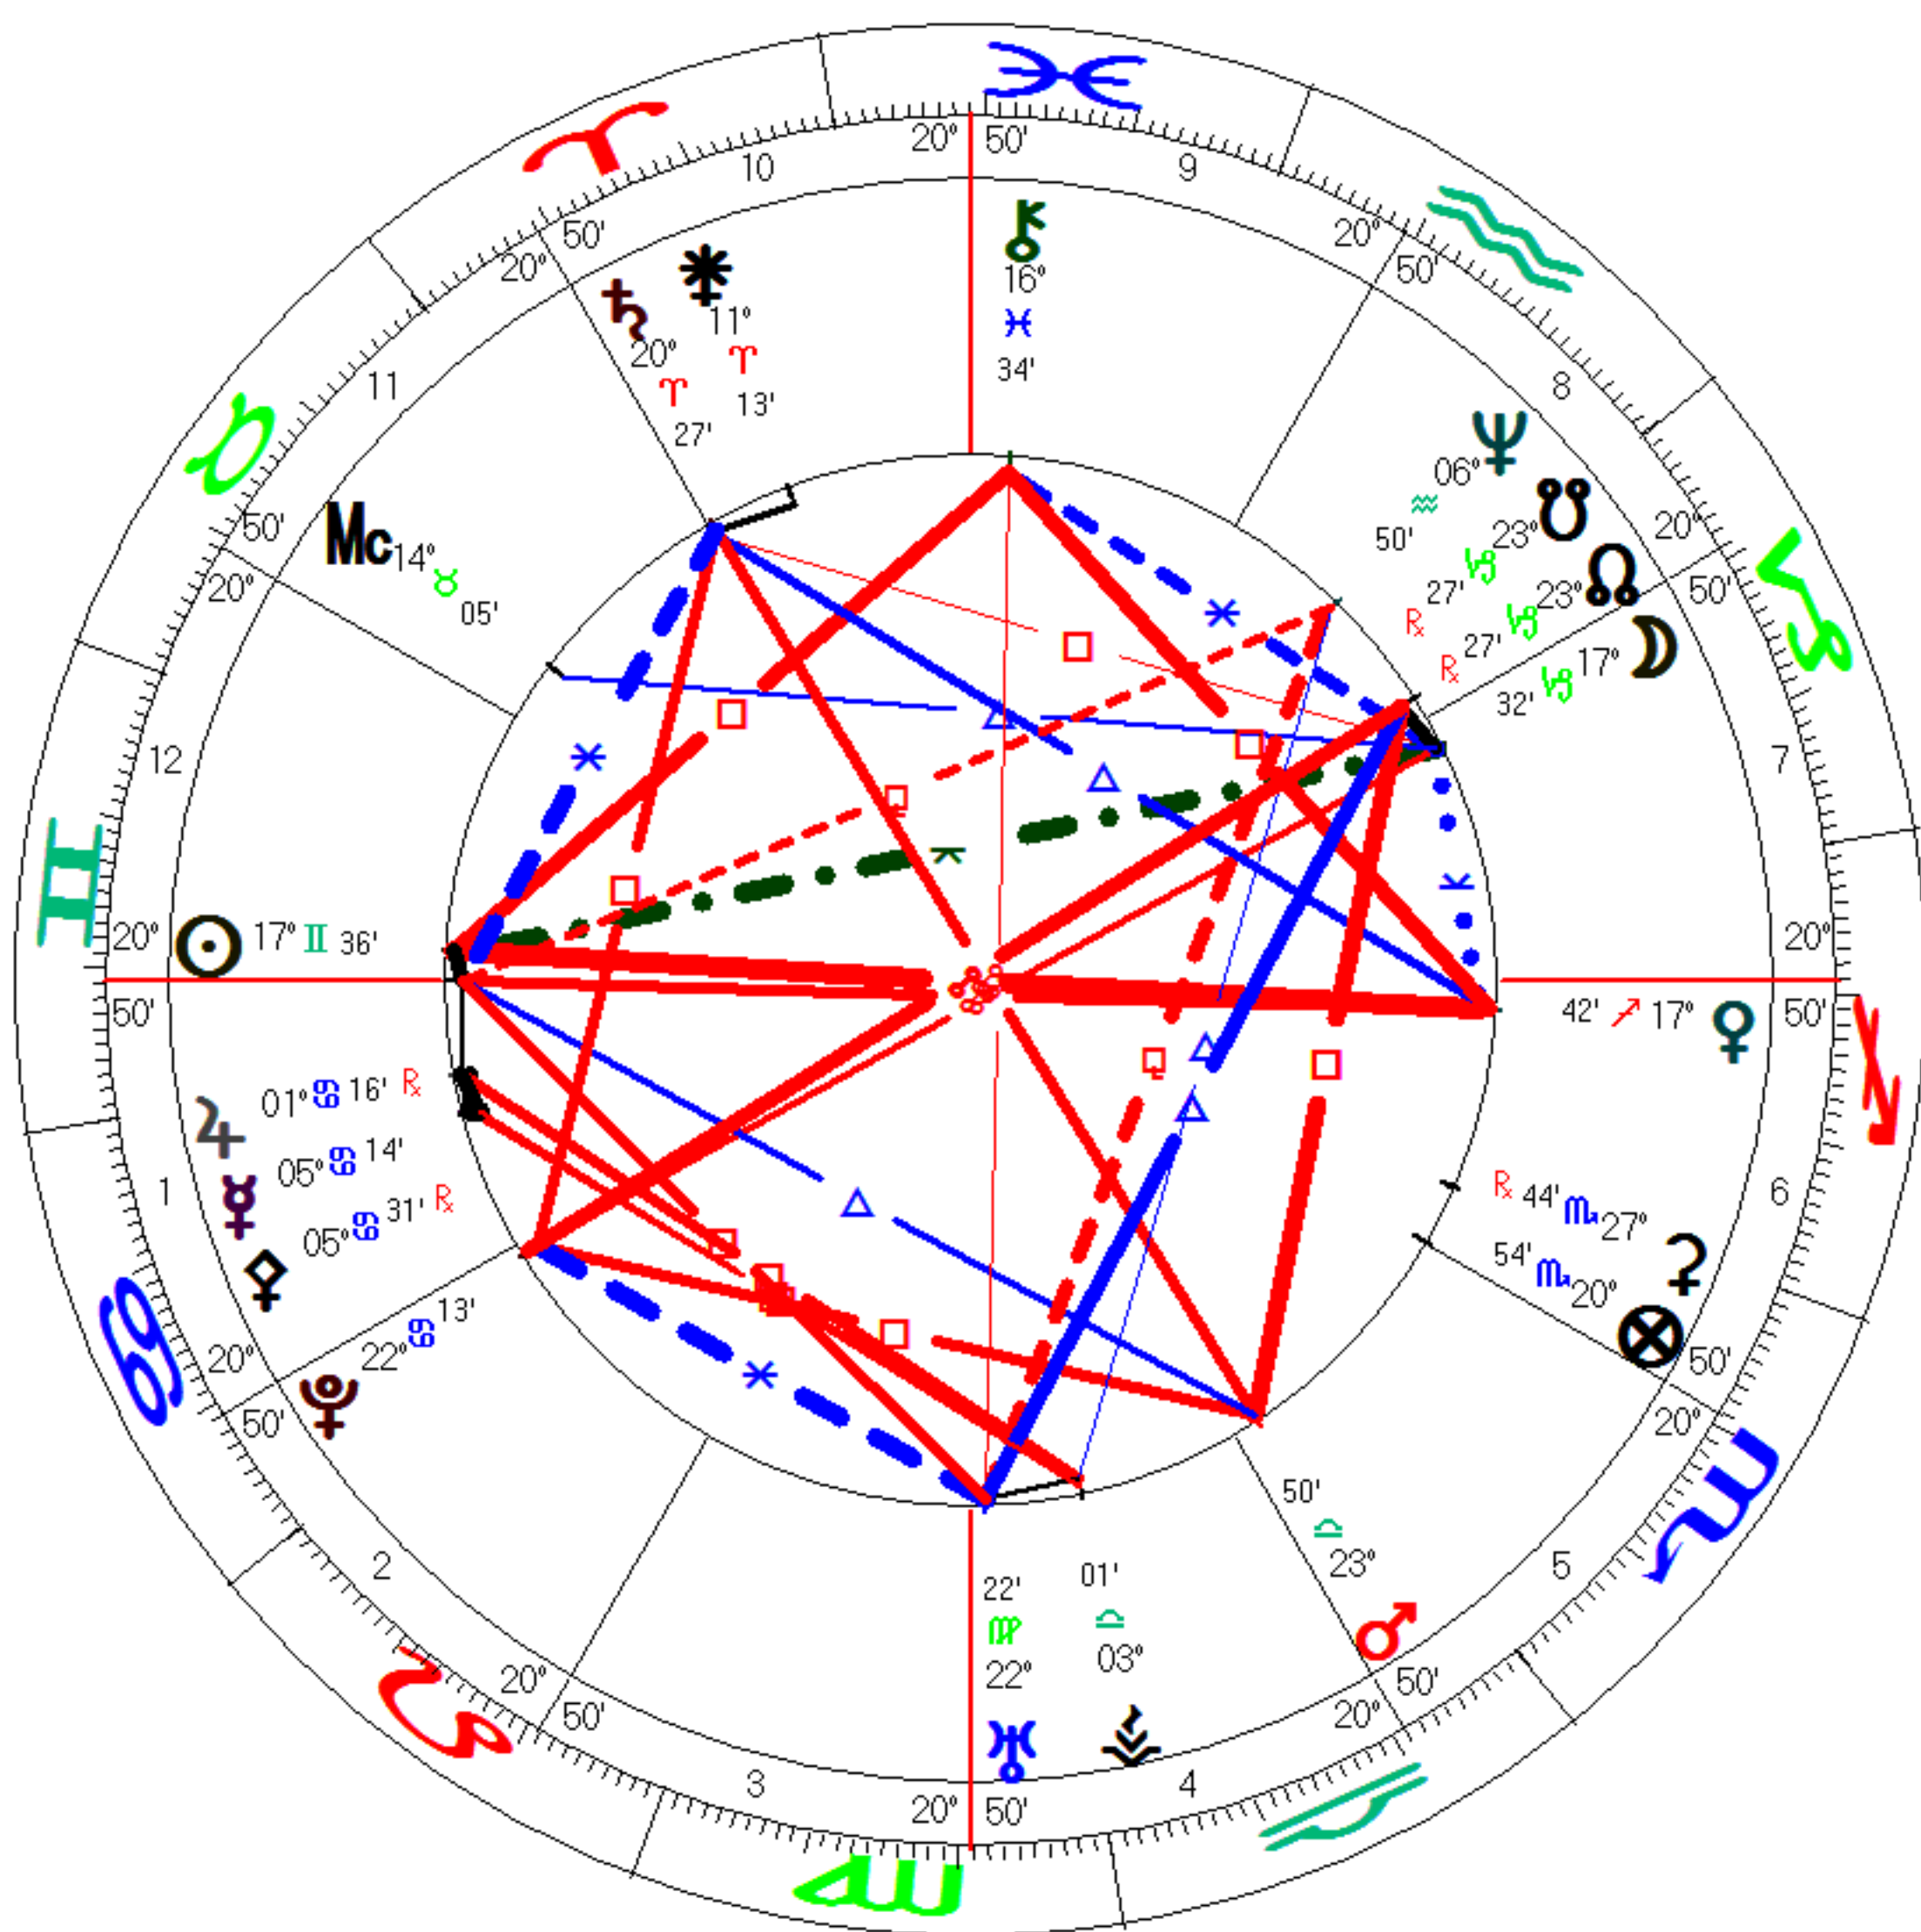

# Bill Cosby Natal Chart

Jul 12 1937, Mon  
0:30 am EDT +4:00  
Philadelphia, PA  
39°N 57°08" 075°W 09'51"  
Geocentric  
Tropical  
Porphyry  
Mean Node

**Bill Cosby**  
**4th Harmonic Chart**  
 Jul 12 1937, Mon  
 0:30 am EDT+4:00  
 Philadelphia, PA  
 39°N57'08" 075°W09'51"  
*Geocentric*  
*Tropical*  
*Equal*  
*Mean Node*

Inner Wheel  
**Bill Cosby**  
**Natal Chart**  
Jul 12 1937, Mon  
0:30 am EDT +4:00  
Philadelphia, PA  
39°N57'08" 075°W09'51"  
*Geocentric*  
*Tropical*  
*Porphyry*  
*Mean Node*

Outer Wheel  
**Bill Cosby**  
**Event of Jul 30 2015**  
**Transits Chart**  
Jul 30 2015, Thu  
1:13:47 pm EDT +4:00  
Philadelphia, PA  
39°N57'08" 075°W09'51"  
*Geocentric*  
*Tropical*  
*Porphyry*  
*Mean Node*

Inner Wheel  
**Bill Cosby**  
**Natal Chart**  
Jul 12 1937, Mon  
0:30 am EDT +4:00  
Philadelphia, PA  
39°N57'08" 075°W09'51"  
*Geocentric*  
*Tropical*  
*Porphyry*  
*Mean Node*

Outer Wheel  
**Bill Cosby**  
**Event of Jul 30 2015**  
Directed – Solar Arc  
Jul 30 2015, Thu  
1:15:51 pm EDT +4:00  
Philadelphia, PA  
39°N57'08" 075°W09'51"  
*Geocentric*  
*Tropical*  
*Porphyry*  
*Mean Node*