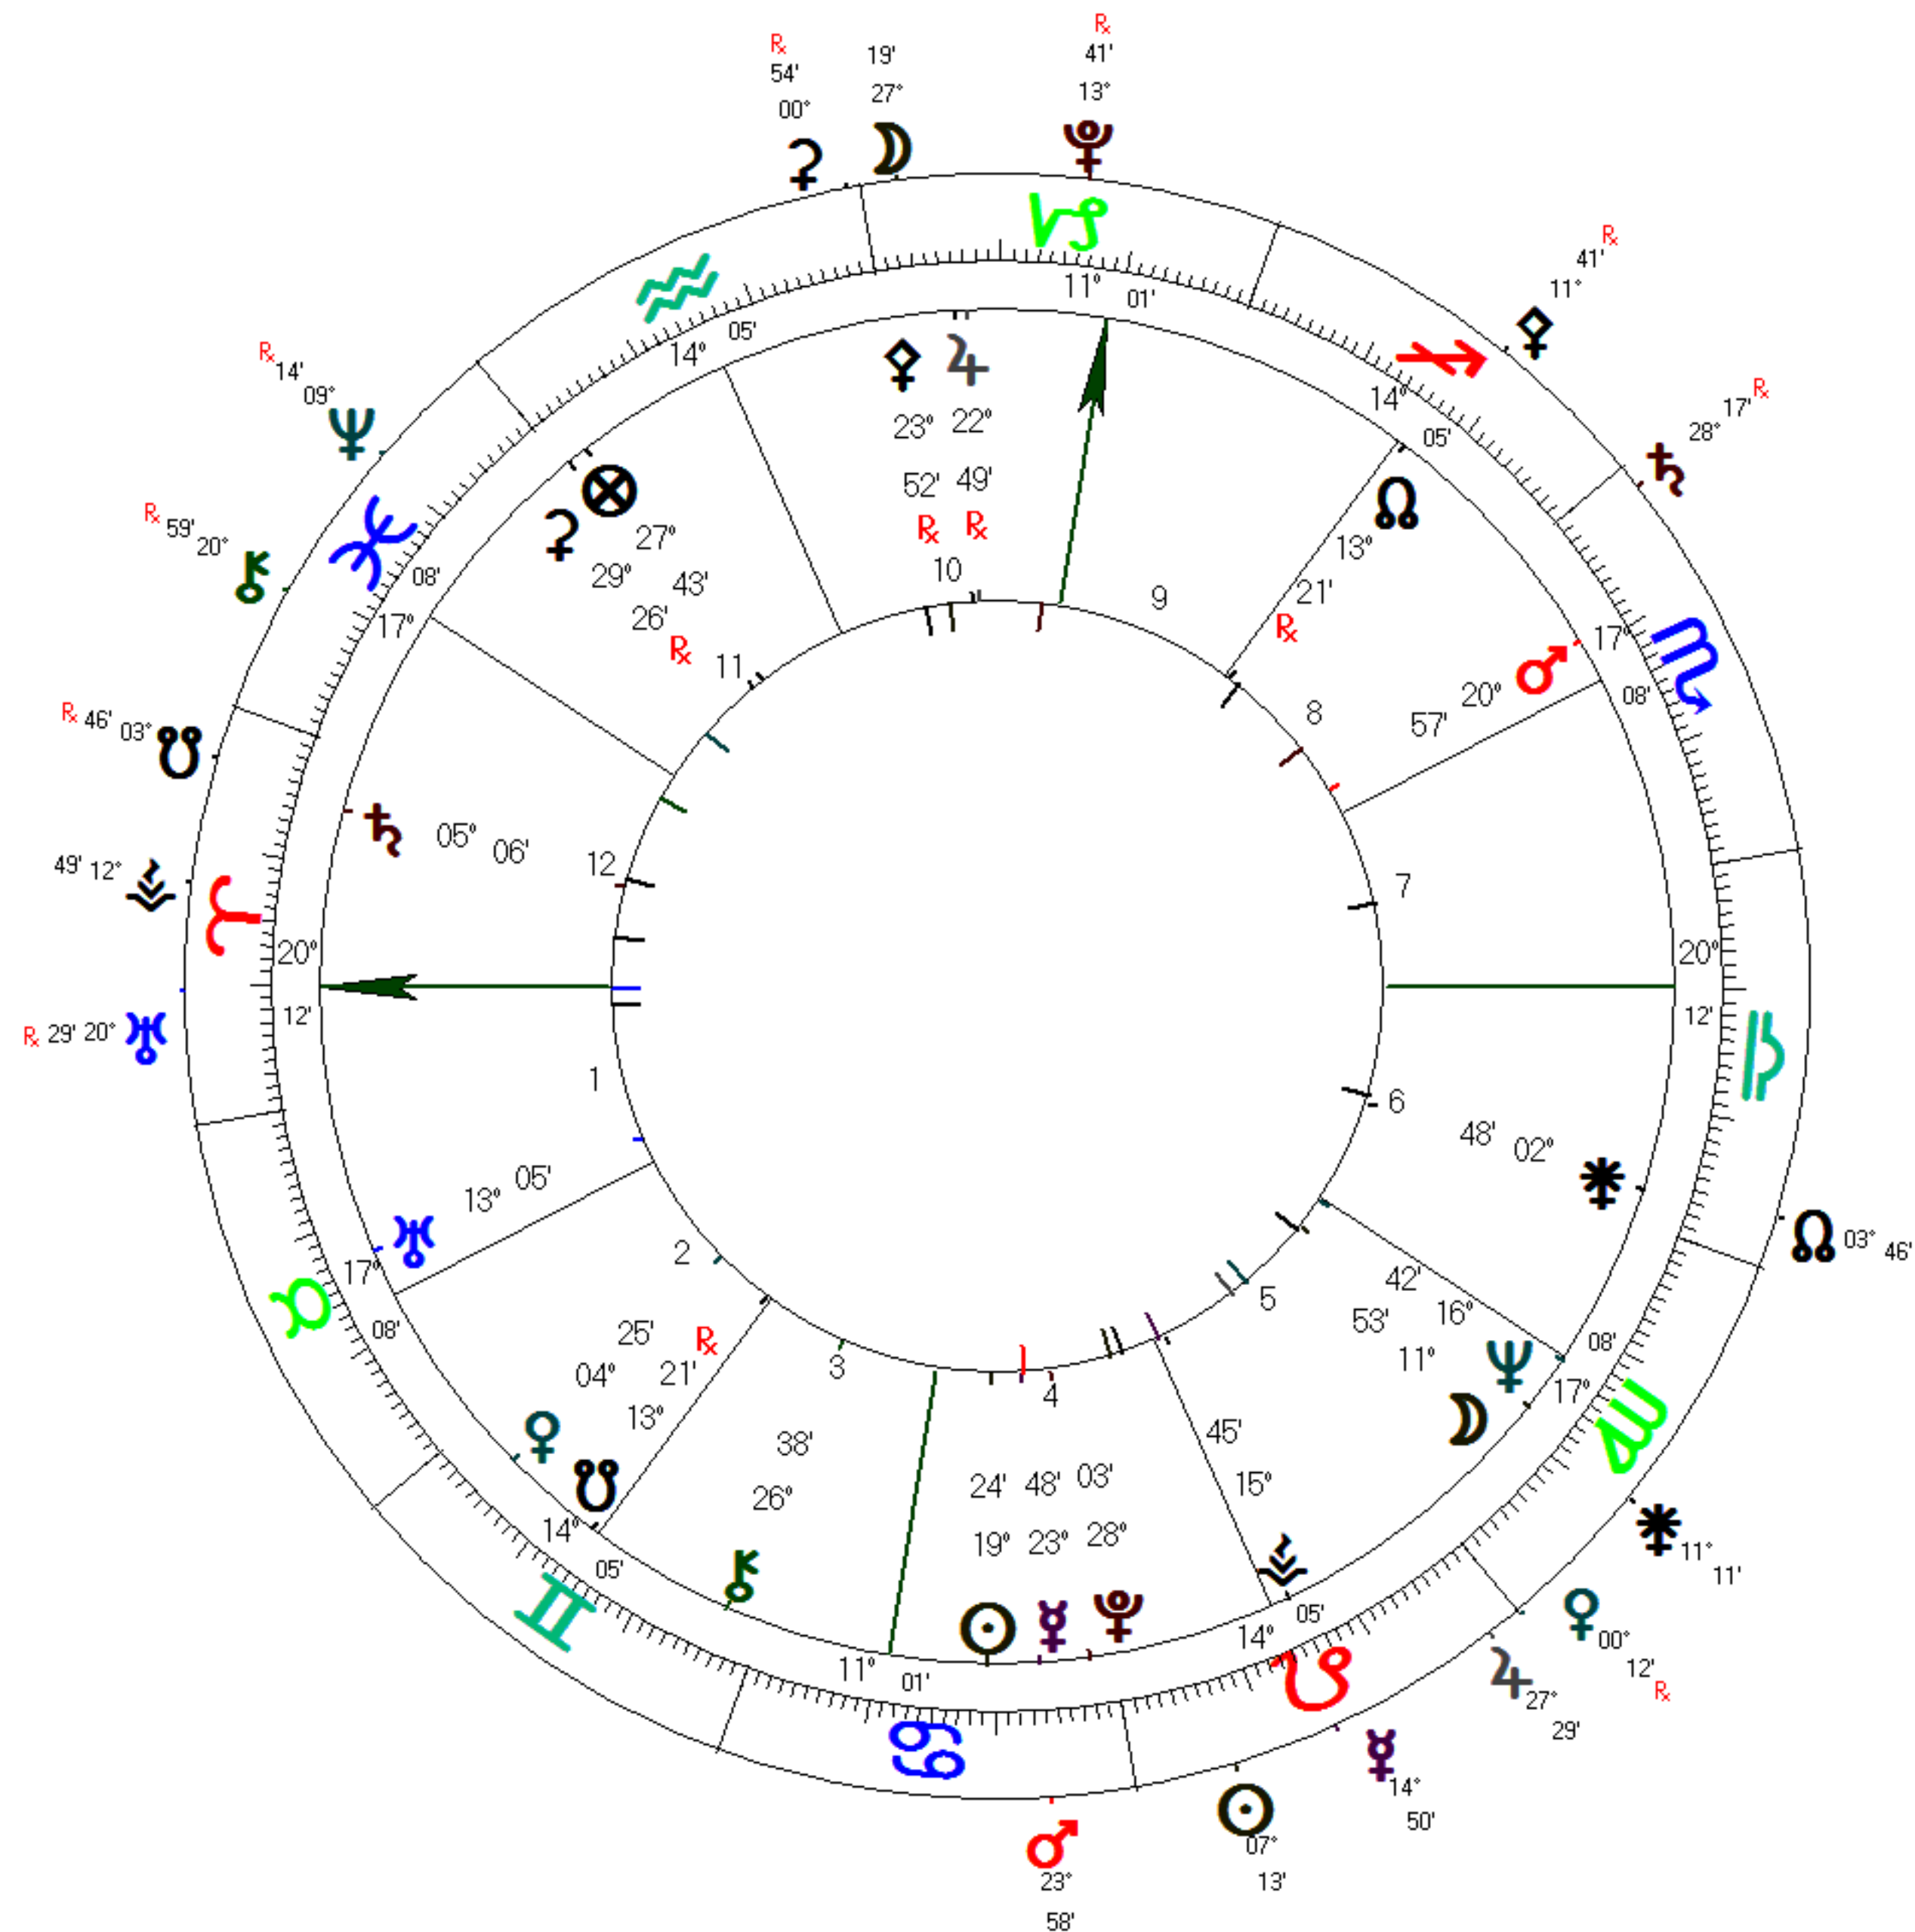

# Bill Cosby Natal Chart

Jul 12 1937, Mon  
0:30 am EDT +4:00  
Philadelphia, PA  
39°N 57°08" 075°W 09'51"  
Geocentric  
Tropical  
Porphyry  
Mean Node

**Bill Cosby**  
**4th Harmonic Chart**  
 Jul 12 1937, Mon  
 0:30 am EDT+4:00  
 Philadelphia, PA  
 39°N57'08" 075°W09'51"  
*Geocentric*  
*Tropical*  
*Equal*  
*Mean Node*

Inner Wheel  
**Bill Cosby**  
**Natal Chart**  
Jul 12 1937, Mon  
0:30 am EDT +4:00  
Philadelphia, PA  
39°N57'08" 075°W09'51"  
*Geocentric*  
*Tropical*  
*Porphyry*  
*Mean Node*

Outer Wheel  
**Bill Cosby**  
**Event of Jul 30 2015**  
**Transits Chart**  
Jul 30 2015, Thu  
1:13:47 pm EDT +4:00  
Philadelphia, PA  
39°N57'08" 075°W09'51"  
*Geocentric*  
*Tropical*  
*Porphyry*  
*Mean Node*

Inner Wheel  
**Bill Cosby**  
**Natal Chart**  
Jul 12 1937, Mon  
0:30 am EDT +4:00  
Philadelphia, PA  
39°N57'08" 075°W09'51"  
*Geocentric*  
*Tropical*  
*Porphyry*  
*Mean Node*

Outer Wheel  
**Bill Cosby**  
**Event of Jul 30 2015**  
Directed – Solar Arc  
Jul 30 2015, Thu  
1:15:51 pm EDT +4:00  
Philadelphia, PA  
39°N57'08" 075°W09'51"  
*Geocentric*  
*Tropical*  
*Porphyry*  
*Mean Node*